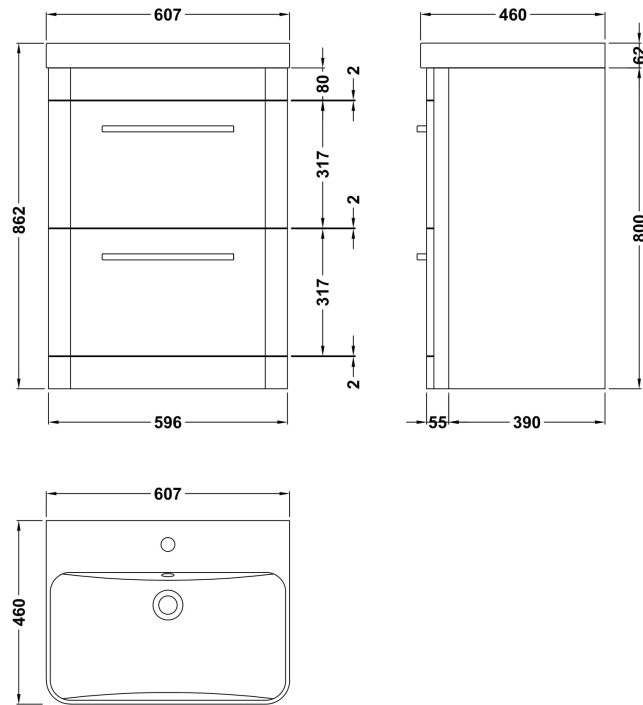

Sales Code: SOL801B

Description: Solar 600 F/S 2-Drawer Unit & Thin Basin

Packaging Details

Barcode: 5056817714888

Sales Code: CBM033

Description: 600 X 460 Curved Thin-Edged Basin 1Th

Product Dimensions

Height (mm):	163
Width (mm):	607
Depth (mm):	460
Nett Weight (kg):	12.8

Packaging Dimensions

Height (mm):	470
Width (mm):	640
Depth (mm):	167
Gross Weight (kg):	13.3

Packaging Data

Box Colour:	Brown Cardboard Box - Printed
Box Qty:	1
Label Size:	100 x 50
Label Colour:	White Label
Label Qty:	2

Outer Box Dimensions (If Applicable)

Height (mm):	
Width (mm):	
Depth (mm):	
Gross Weight (kg):	
Barcode:	5056678441480

Product Details

Country of Origin:	China
Fitting Instruction:	No
Certification: CE & UKCA:	No
WRAS:	N/A
WRAS No:	N/A
Product Material:	Vitreous China
Fixing Supplied:	No

Sales Code: CUR833

Description: 600 F/S 2-Drawer Unit 800 X 596 X 447

Product Dimensions

Height (mm):	800
Width (mm):	596
Depth (mm):	445
Nett Weight (kg):	31.53

Packaging Dimensions

Height (mm):	870
Width (mm):	670
Depth (mm):	510
Gross Weight (kg):	32.53