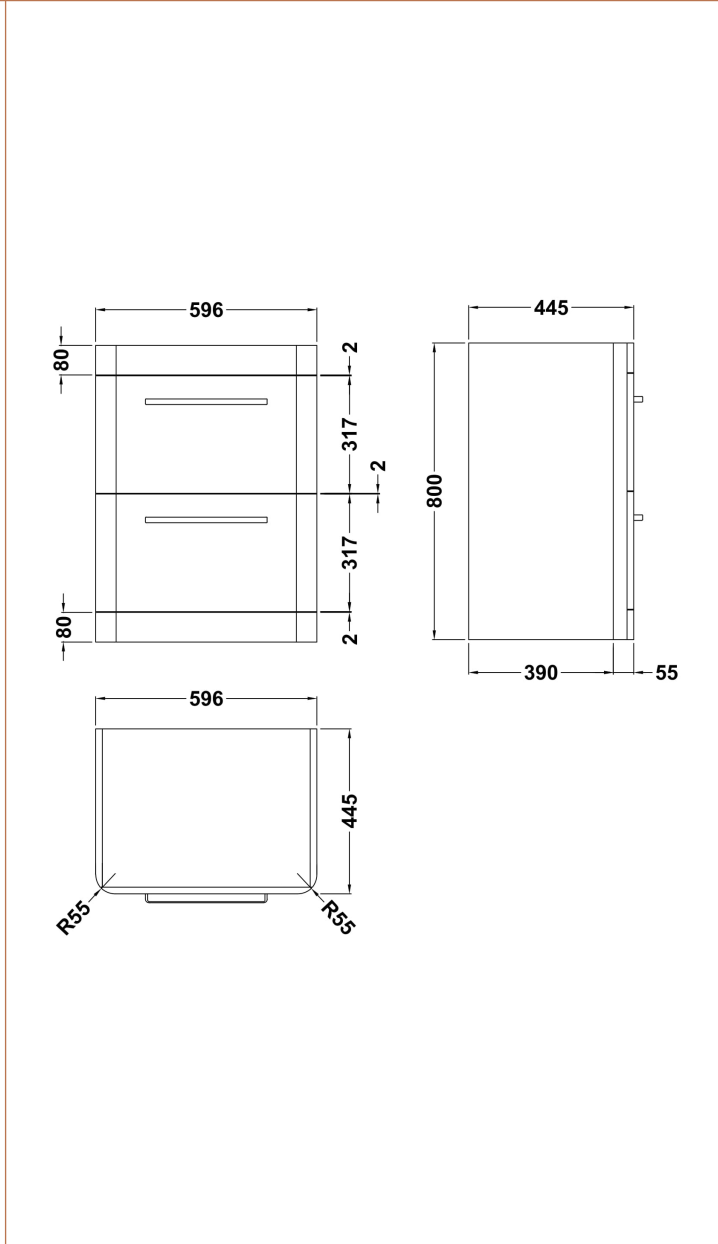

Packaging Dimensions

Height (mm):	470
Width (mm):	640
Depth (mm):	167
Gross Weight (kg):	13.3

Packaging Data

Box Colour:	Brown Cardboard Box - Printed
Box Qty:	1
Label Size:	100 x 50
Label Colour:	White Label
Label Qty:	2

Outer Box Dimensions (If Applicable)

Height (mm):	
Width (mm):	
Depth (mm):	
Gross Weight (kg):	
Barcode:	5056678441480

Product Details

Country of Origin:	China
Fitting Instruction:	No
Certification: CE & UKCA:	No
WRAS:	N/A
WRAS No:	N/A
Product Material:	Vitreous China
Fixing Supplied:	No

Sales Code: CUR833

Description: 600 F/S 2-Drawer Unit 800 X 596 X 447

Product Dimensions

Height (mm):	800
Width (mm):	596
Depth (mm):	445
Nett Weight (kg):	31.53

Packaging Dimensions

Height (mm):	870
Width (mm):	670
Depth (mm):	510
Gross Weight (kg):	32.53

Packaging Data

Box Colour:	Brown Cardboard Box
Box Qty:	1
Label Size:	150 x 100
Label Colour:	White Label
Label Qty:	2

Outer Box Dimensions (If Applicable)

Height (mm):	
Width (mm):	
Depth (mm):	
Gross Weight (kg):	
Barcode:	5056462659787