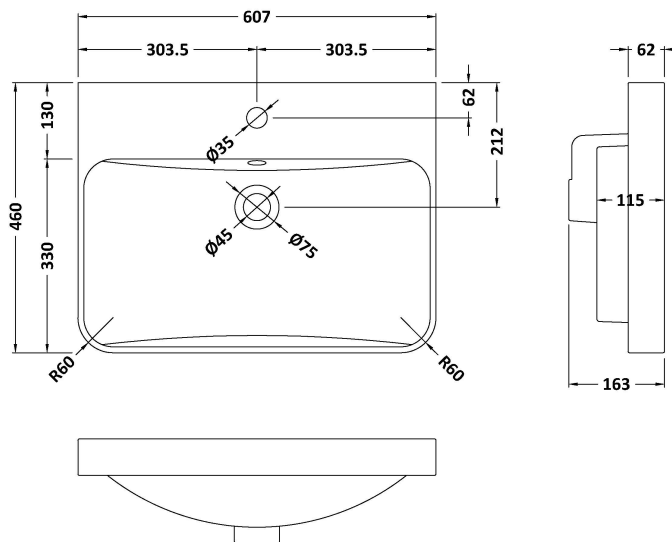

Sales Code: SOL801B

Description: Solar 600 F/S 2-Drawer Unit & Thin Basin

Packaging Details

Barcode: 5056817714888

Sales Code: CBM033

Description: 600 X 460 Curved Thin-Edged Basin 1Th

Product Dimensions

Height (mm):	163
Width (mm):	607
Depth (mm):	460
Nett Weight (kg):	12.8

Packaging Dimensions

Height (mm):	470
Width (mm):	640
Depth (mm):	167
Gross Weight (kg):	13.3

Packaging Data

Box Colour:	Brown Cardboard Box - Printed
Box Qty:	1
Label Size:	100 x 50
Label Colour:	White Label
Label Qty:	2

Outer Box Dimensions (If Applicable)

Height (mm):	
Width (mm):	
Depth (mm):	
Gross Weight (kg):	
Barcode:	5056678441480

Product Details

Country of Origin:	China
Fitting Instruction:	No
Certification: CE & UKCA:	No
WRAS:	N/A
WRAS No:	N/A
Product Material:	Vitreous China
Fixing Supplied:	No

Sales Code: CUR833

Description: 600 F/S 2-Drawer Unit 800 X 596 X 447

Product Dimensions

Height (mm):	800
Width (mm):	596
Depth (mm):	445
Nett Weight (kg):	31.53

Packaging Dimensions

Height (mm):	870
Width (mm):	670
Depth (mm):	510
Gross Weight (kg):	32.53