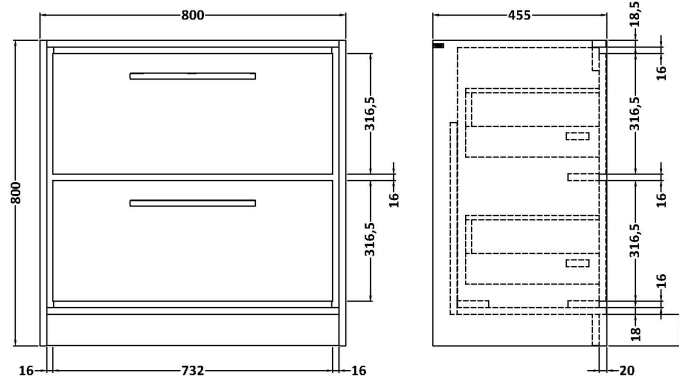

### Packaging Details

Barcode: 5056817717957

Sales Code: CBM505

Description: 800 Classique Basin 1Th

**Product Dimensions**

Height (mm):	67
Width (mm):	830
Depth (mm):	470
Nett Weight (kg):	21.5

**Packaging Dimensions**

Height (mm):	490
Width (mm):	850
Depth (mm):	220
Gross Weight (kg):	21.5

**Packaging Data**

Box Colour:	Brown Cardboard Box - Printed
Box Qty:	1
Label Size:	100 x 50
Label Colour:	White Label
Label Qty:	2

**Outer Box Dimensions (If Applicable)**

Height (mm):	
Width (mm):	
Depth (mm):	
Gross Weight (kg):	
Barcode:	5056462643670

**Product Details**

Country of Origin:	Utd.Arab.Emir.	
Fitting Instruction:	No	
Certification: CE & UKCA: No	WRAS: N/A	WRAS No: N/A
Product Material:	Fireclay	
Fixing Supplied:	No	

**Sales Code:** NFF2335

**Description:** 800 Fs 2-Drawer Unit (455 Deep)

**Product Dimensions**

Height (mm):	800
Width (mm):	800
Depth (mm):	455
Nett Weight (kg):	51.5

**Packaging Dimensions**

Height (mm):	840
Width (mm):	832
Depth (mm):	480
Gross Weight (kg):	52