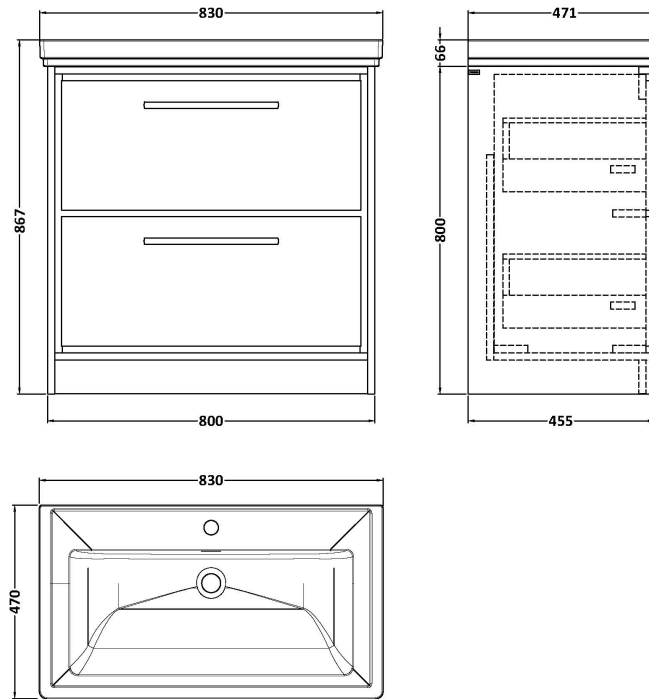

### Packaging Details

Barcode: 5056817717957

Sales Code: CBM505

Description: 800 Classique Basin 1Th

**Product Dimensions**

Height (mm):	67
Width (mm):	830
Depth (mm):	470
Nett Weight (kg):	21.5

**Packaging Dimensions**

Height (mm):	490
Width (mm):	850
Depth (mm):	220
Gross Weight (kg):	21.5

**Packaging Data**

Box Colour:	Brown Cardboard Box - Printed
Box Qty:	1
Label Size:	100 x 50
Label Colour:	White Label
Label Qty:	2

**Outer Box Dimensions (If Applicable)**

Height (mm):	
Width (mm):	
Depth (mm):	
Gross Weight (kg):	
Barcode:	5056462643670

**Product Details**

Country of Origin:	Utd.Arab.Emir.	
Fitting Instruction:	No	
Certification: CE & UKCA: No	WRAS: N/A	WRAS No: N/A
Product Material:	Fireclay	
Fixing Supplied:	No	

**Sales Code:** NFF2335

**Description:** 800 Fs 2-Drawer Unit (455 Deep)

**Product Dimensions**

Height (mm):	800
Width (mm):	800
Depth (mm):	455
Nett Weight (kg):	51.5

**Packaging Dimensions**

Height (mm):	840
Width (mm):	832
Depth (mm):	480
Gross Weight (kg):	52