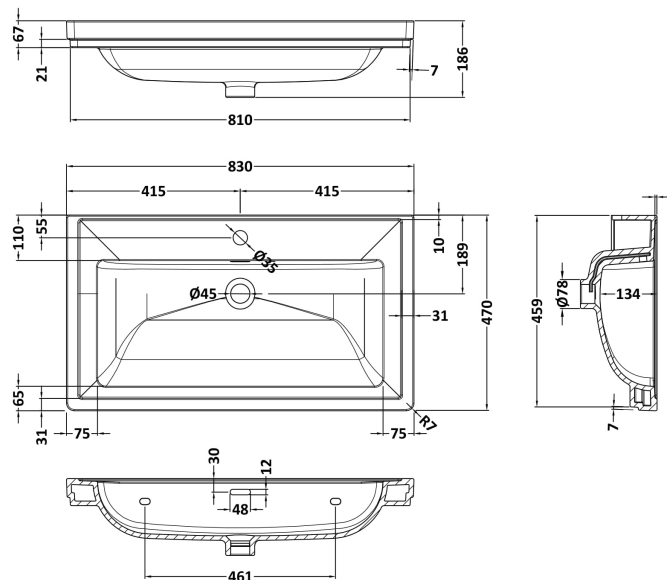

### Packaging Details

Barcode: 5056817717957

Sales Code: CBM505

Description: 800 Classique Basin 1Th

**Product Dimensions**

Height (mm):	67
Width (mm):	830
Depth (mm):	470
Nett Weight (kg):	21.5

**Packaging Dimensions**

Height (mm):	490
Width (mm):	850
Depth (mm):	220
Gross Weight (kg):	21.5

**Packaging Data**

Box Colour:	Brown Cardboard Box - Printed
Box Qty:	1
Label Size:	100 x 50
Label Colour:	White Label
Label Qty:	2

**Outer Box Dimensions (If Applicable)**

Height (mm):	
Width (mm):	
Depth (mm):	
Gross Weight (kg):	
Barcode:	5056462643670

**Product Details**

Country of Origin:	Utd.Arab.Emir.	
Fitting Instruction:	No	
Certification: CE & UKCA: No	WRAS: N/A	WRAS No: N/A
Product Material:	Fireclay	
Fixing Supplied:	No	

**Sales Code:** NFF2335

**Description:** 800 Fs 2-Drawer Unit (455 Deep)

**Product Dimensions**

Height (mm):	800
Width (mm):	800
Depth (mm):	455
Nett Weight (kg):	51.5

**Packaging Dimensions**

Height (mm):	840
Width (mm):	832
Depth (mm):	480
Gross Weight (kg):	52