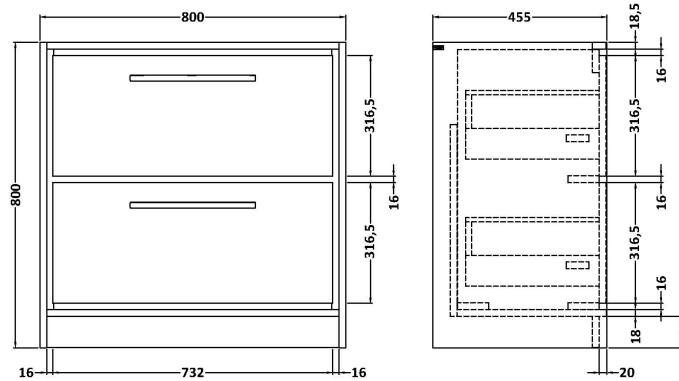

Sales Code: LIL2335E

Description: 800 Fs 2-Drawer Unit Thin Edge Basin 1Th

Packaging Details

Barcode: 5056678423592

Sales Code: NVM065

Description: 810 X 465 Thin-Edge Basin 1Th

Product Dimensions

Height (mm):	148
Width (mm):	800
Depth (mm):	460
Nett Weight (kg):	17.5

Packaging Dimensions

Height (mm):	170
Width (mm):	825
Depth (mm):	480
Gross Weight (kg):	18

Packaging Data

Box Colour:	Brown Cardboard Box - Printed
Box Qty:	1
Label Size:	100 x 50
Label Colour:	White Label
Label Qty:	2

Outer Box Dimensions (If Applicable)

Height (mm):	
Width (mm):	
Depth (mm):	
Gross Weight (kg):	
Barcode:	5056678484876

Product Details

Country of Origin:	China
Fitting Instruction:	No
Certification: CE & UKCA:	No
WRAS:	N/A
WRAS No:	N/A
Product Material:	Vitreous China
Fixing Supplied:	No

Sales Code: NFF2335

Description: 800 Fs 2-Drawer Unit (455 Deep)

Product Dimensions

Height (mm):	800
Width (mm):	800
Depth (mm):	455
Nett Weight (kg):	51.5

Packaging Dimensions

Height (mm):	840
Width (mm):	832
Depth (mm):	480
Gross Weight (kg):	52