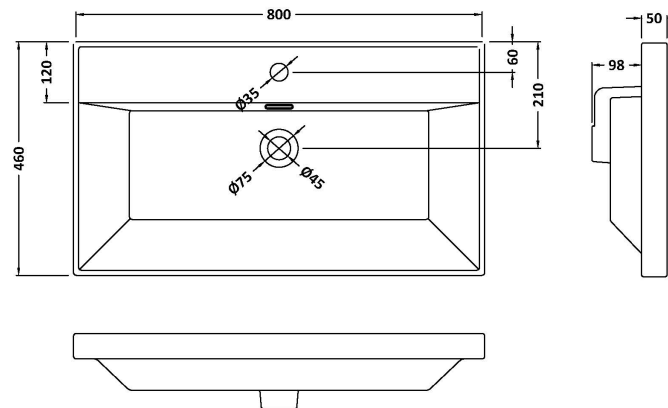

Sales Code: LIL2335E

Description: 800 Fs 2-Drawer Unit Thin Edge Basin 1Th

Packaging Details

Barcode: 5056678423592

Sales Code: NVM065

Description: 810 X 465 Thin-Edge Basin 1Th

Product Dimensions

Height (mm):	148
Width (mm):	800
Depth (mm):	460
Nett Weight (kg):	17.5

Packaging Dimensions

Height (mm):	170
Width (mm):	825
Depth (mm):	480
Gross Weight (kg):	18

Packaging Data

Box Colour:	Brown Cardboard Box - Printed
Box Qty:	1
Label Size:	100 x 50
Label Colour:	White Label
Label Qty:	2

Outer Box Dimensions (If Applicable)

Height (mm):	
Width (mm):	
Depth (mm):	
Gross Weight (kg):	
Barcode:	5056678484876

Product Details

Country of Origin:	China
Fitting Instruction:	No
Certification: CE & UKCA:	No
WRAS:	N/A
WRAS No:	N/A
Product Material:	Vitreous China
Fixing Supplied:	No

Sales Code: NFF2335

Description: 800 Fs 2-Drawer Unit (455 Deep)

Product Dimensions

Height (mm):	800
Width (mm):	800
Depth (mm):	455
Nett Weight (kg):	51.5

Packaging Dimensions

Height (mm):	840
Width (mm):	832
Depth (mm):	480
Gross Weight (kg):	52