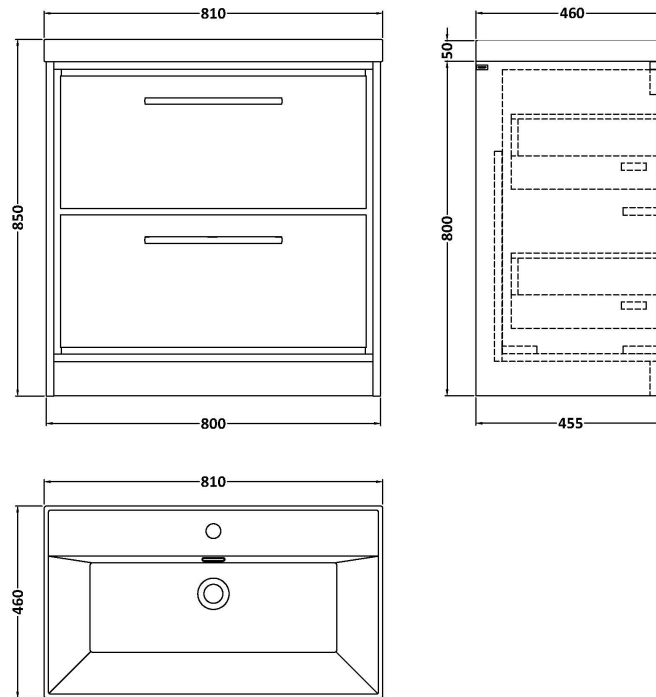

Sales Code: LIL2335E

Description: 800 Fs 2-Drawer Unit Thin Edge Basin 1Th

Packaging Details

Barcode: 5056678423592

Sales Code: NVM065

Description: 810 X 465 Thin-Edge Basin 1Th

Product Dimensions

Height (mm):	148
Width (mm):	800
Depth (mm):	460
Nett Weight (kg):	17.5

Packaging Dimensions

Height (mm):	170
Width (mm):	825
Depth (mm):	480
Gross Weight (kg):	18

Packaging Data

Box Colour:	Brown Cardboard Box - Printed
Box Qty:	1
Label Size:	100 x 50
Label Colour:	White Label
Label Qty:	2

Outer Box Dimensions (If Applicable)

Height (mm):	
Width (mm):	
Depth (mm):	
Gross Weight (kg):	
Barcode:	5056678484876

Product Details

Country of Origin:	China
Fitting Instruction:	No
Certification: CE & UKCA:	No
WRAS:	N/A
WRAS No:	N/A
Product Material:	Vitreous China
Fixing Supplied:	No

Sales Code: NFF2335

Description: 800 Fs 2-Drawer Unit (455 Deep)

Product Dimensions

Height (mm):	800
Width (mm):	800
Depth (mm):	455
Nett Weight (kg):	51.5

Packaging Dimensions

Height (mm):	840
Width (mm):	832
Depth (mm):	480
Gross Weight (kg):	52