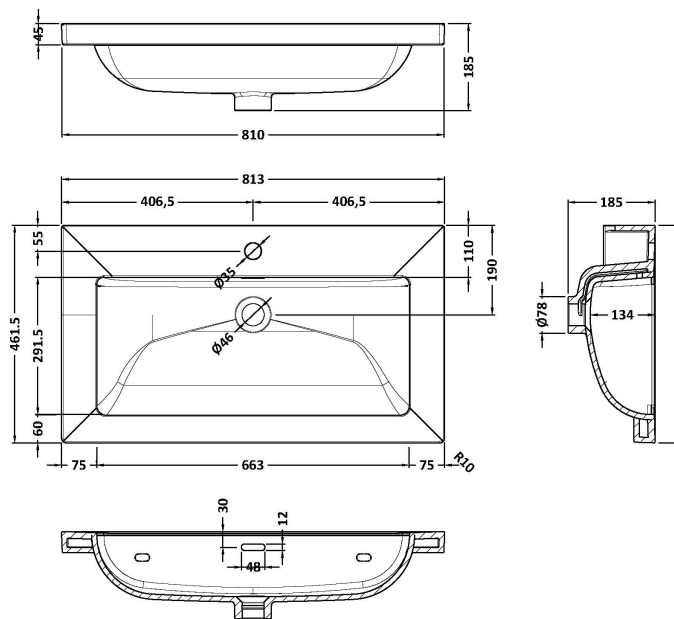

### Product Dimensions

Height (mm):	45
Width (mm):	813
Depth (mm):	461
Nett Weight (kg):	22.2

### Packaging Dimensions

Height (mm):	490
Width (mm):	850
Depth (mm):	220
Gross Weight (kg):	22.5

### Product Dimensions

Height (mm):	800
Width (mm):	800
Depth (mm):	455
Nett Weight (kg):	51.5

### Packaging Dimensions

Height (mm):	840
Width (mm):	832
Depth (mm):	480
Gross Weight (kg):	52