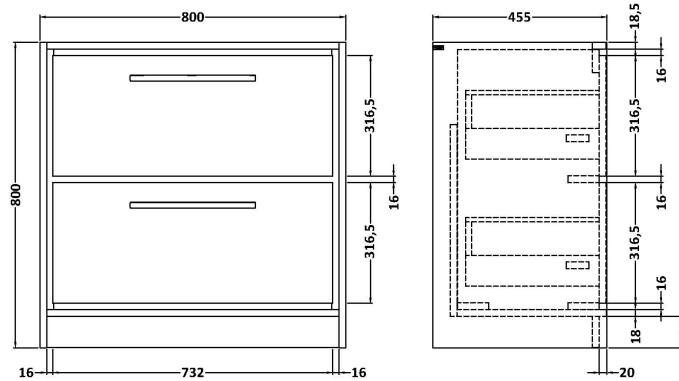

### Product Dimensions

Height (mm):	45
Width (mm):	813
Depth (mm):	461
Nett Weight (kg):	22.2

### Outer Box Dimensions (If Applicable)

Height (mm):	
Width (mm):	
Depth (mm):	
Gross Weight (kg):	
Barcode:	5056678485262

### Product Dimensions

Height (mm):	800
Width (mm):	800
Depth (mm):	455
Nett Weight (kg):	51.5

### Packaging Dimensions

Height (mm):	840
Width (mm):	832
Depth (mm):	480
Gross Weight (kg):	52