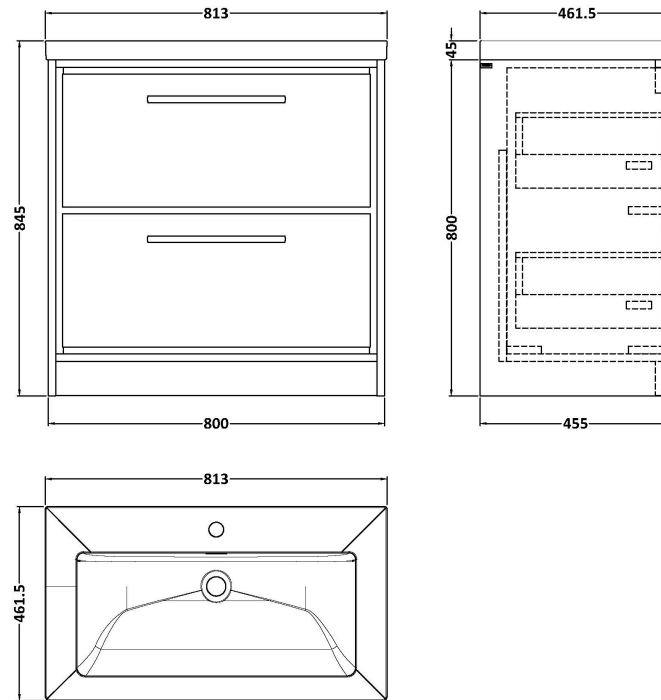

Sales Code: LIL2335L

Description: 800 Fs 2-Drawer Unit Contemp Basin 1Th

Packaging Details

Barcode: 5056678423233