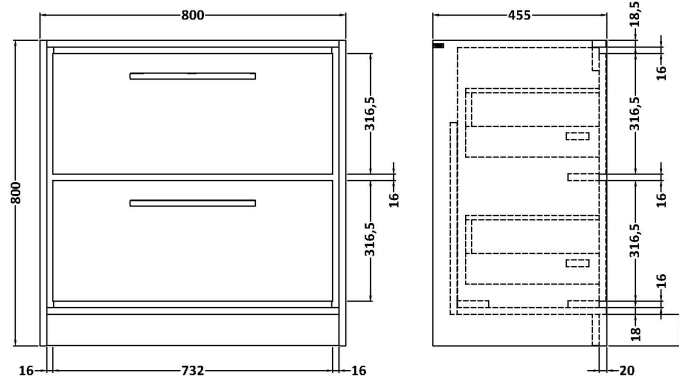

Height (mm):	490
Width (mm):	850
Depth (mm):	220
Gross Weight (kg):	21.5

**Packaging Data**

Box Colour:	Brown Cardboard Box - Printed
Box Qty:	1
Label Size:	100 x 50
Label Colour:	White Label
Label Qty:	2

**Outer Box Dimensions (If Applicable)**

Height (mm):	
Width (mm):	
Depth (mm):	
Gross Weight (kg):	
Barcode:	5056462643670

**Product Details**

Country of Origin:	Utd.Arab.Emir.	
Fitting Instruction:	No	
Certification: CE & UKCA: No	WRAS: N/A	WRAS No: N/A
Product Material:	Fireclay	
Fixing Supplied:	No	

### Product Dimensions

Height (mm):	800
Width (mm):	800
Depth (mm):	455
Nett Weight (kg):	51.5

### Packaging Dimensions

Height (mm):	840
Width (mm):	832
Depth (mm):	480
Gross Weight (kg):	52