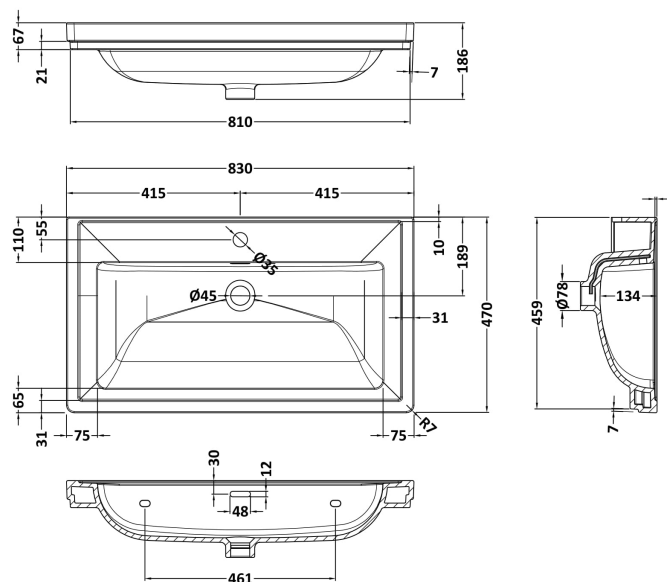

### Packaging Details

Barcode: 5056817717971

Sales Code: CBM505

Description: 800 Classique Basin 1Th

**Product Dimensions**

Height (mm):	67
Width (mm):	830
Depth (mm):	470
Nett Weight (kg):	21.5

**Packaging Dimensions**

Height (mm):	490
Width (mm):	850
Depth (mm):	220
Gross Weight (kg):	21.5

**Packaging Data**

Box Colour:	Brown Cardboard Box - Printed
Box Qty:	1
Label Size:	100 x 50
Label Colour:	White Label
Label Qty:	2

### Product Dimensions

Height (mm):	800
Width (mm):	800
Depth (mm):	455
Nett Weight (kg):	51.5

### Packaging Dimensions

Height (mm):	840
Width (mm):	832
Depth (mm):	480
Gross Weight (kg):	52