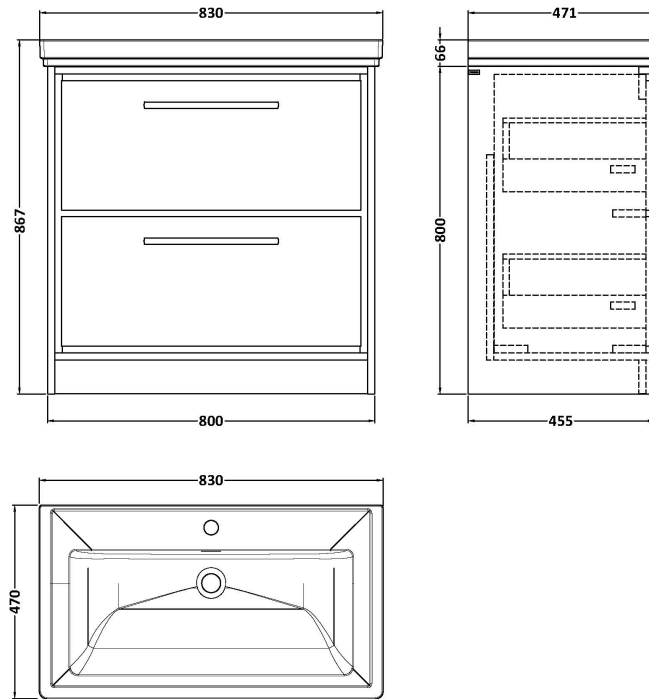

### Packaging Details

Barcode: 5056817717971

Sales Code: CBM505

Description: 800 Classique Basin 1Th

**Product Dimensions**

Height (mm):	67
Width (mm):	830
Depth (mm):	470
Nett Weight (kg):	21.5

**Packaging Dimensions**

Height (mm):	490
Width (mm):	850
Depth (mm):	220
Gross Weight (kg):	21.5

**Packaging Data**

Box Colour:	Brown Cardboard Box - Printed
Box Qty:	1
Label Size:	100 x 50
Label Colour:	White Label
Label Qty:	2

### Product Dimensions

Height (mm):	800
Width (mm):	800
Depth (mm):	455
Nett Weight (kg):	51.5

### Packaging Dimensions

Height (mm):	840
Width (mm):	832
Depth (mm):	480
Gross Weight (kg):	52