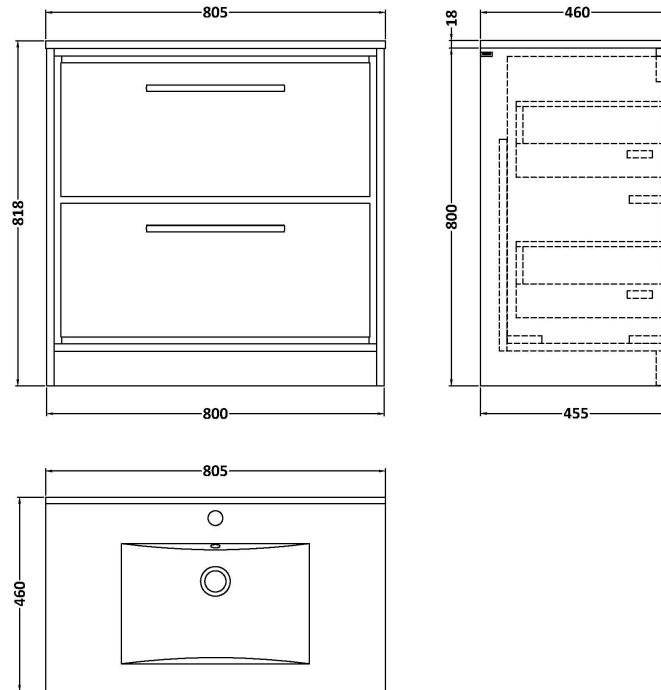

Sales Code: LIL3135C

Description: 800 Fs 2-Drwr Unit Minimalist Basin 1Th

Packaging Details

Barcode: 5056678423394