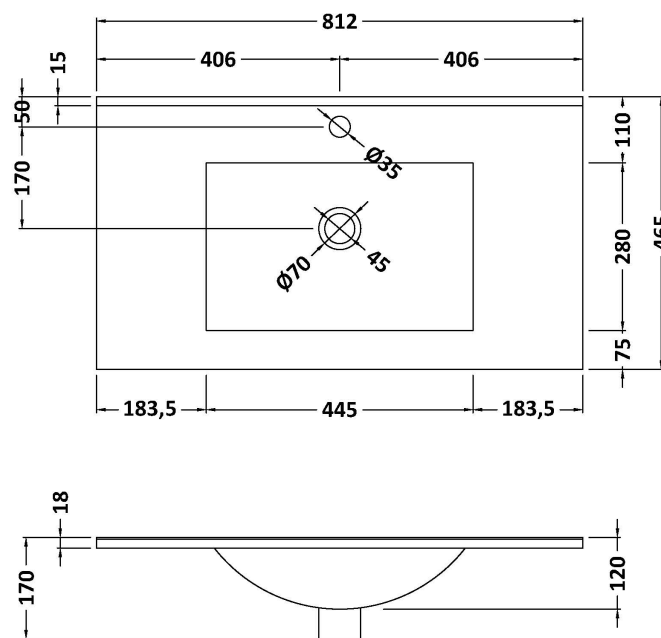

### Product Dimensions

Height (mm):	18
Width (mm):	812
Depth (mm):	465
Nett Weight (kg):	17

### Packaging Dimensions

Height (mm):	195
Width (mm):	825
Depth (mm):	480
Gross Weight (kg):	17.5

### Product Dimensions

Height (mm):	800
Width (mm):	800
Depth (mm):	455
Nett Weight (kg):	51.5

### Packaging Dimensions

Height (mm):	840
Width (mm):	832
Depth (mm):	480
Gross Weight (kg):	52