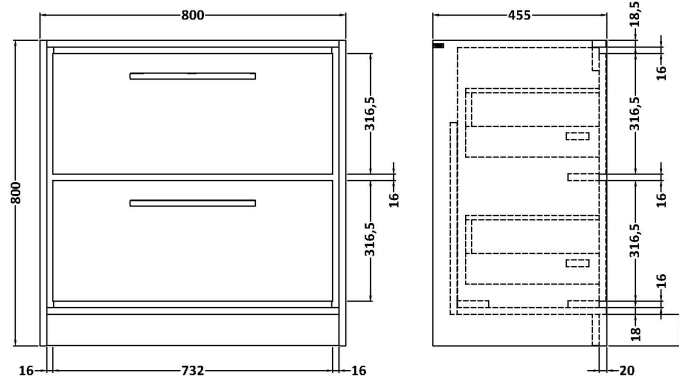

### Product Dimensions

Height (mm):	18
Width (mm):	812
Depth (mm):	465
Nett Weight (kg):	17

### Outer Box Dimensions (If Applicable)

Height (mm):	
Width (mm):	
Depth (mm):	
Gross Weight (kg):	
Barcode:	5056678482742

### Product Dimensions

Height (mm):	800
Width (mm):	800
Depth (mm):	455
Nett Weight (kg):	51.5

### Packaging Dimensions

Height (mm):	840
Width (mm):	832
Depth (mm):	480
Gross Weight (kg):	52