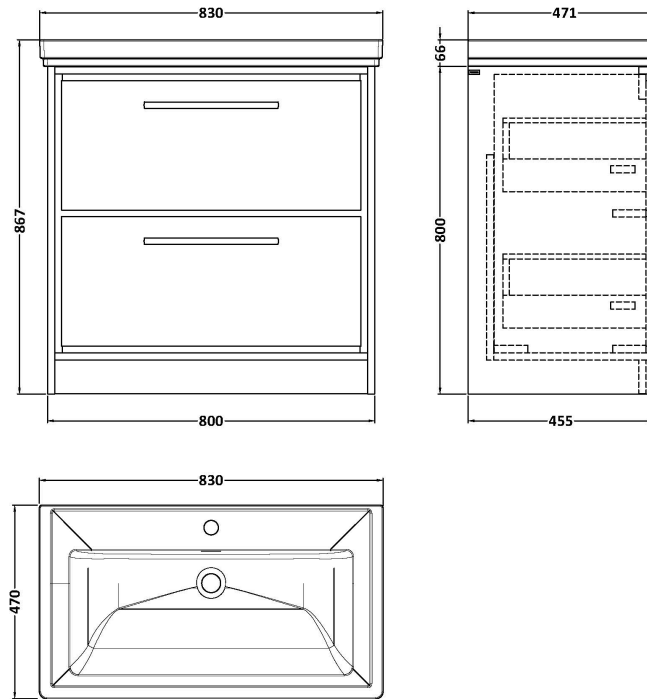

Sales Code: LIL3235A

Description: 800 Fs 2-Drawer Unit Classique Basin 1Th

Packaging Details

Barcode: 5056817717964

Sales Code: CBM505

Description: 800 Classique Basin 1Th

Product Dimensions

Height (mm):	67
Width (mm):	830
Depth (mm):	470
Nett Weight (kg):	21.5

Packaging Dimensions

Height (mm):	490
Width (mm):	850
Depth (mm):	220
Gross Weight (kg):	21.5

Packaging Data

Box Colour:	Brown Cardboard Box - Printed
Box Qty:	1
Label Size:	100 x 50
Label Colour:	White Label
Label Qty:	2

Outer Box Dimensions (If Applicable)

Height (mm):	
Width (mm):	
Depth (mm):	
Gross Weight (kg):	
Barcode:	5056462643670

Product Details

Country of Origin:	Utd.Arab.Emir.
Fitting Instruction:	No
Certification: CE & UKCA: No	WRAS: N/A WRAS No: N/A
Product Material:	Fireclay
Fixing Supplied:	No

Product Dimensions

Height (mm):	800
Width (mm):	800
Depth (mm):	455
Nett Weight (kg):	51.5

Packaging Dimensions

Height (mm):	840
Width (mm):	832
Depth (mm):	480
Gross Weight (kg):	52

Packaging Data

Box Colour:	Brown Cardboard Box - Printed
Box Qty:	0
Label Size:	0 x 0
Label Colour:	White Label
Label Qty:	2