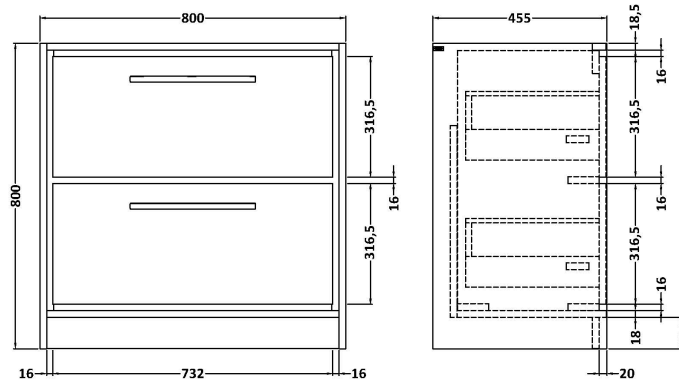

Packaging Dimensions

Height (mm):	490
Width (mm):	850
Depth (mm):	220
Gross Weight (kg):	21.5

Packaging Data

Box Colour:	Brown Cardboard Box - Printed
Box Qty:	1
Label Size:	100 x 50
Label Colour:	White Label
Label Qty:	2

Outer Box Dimensions (If Applicable)

Height (mm):	
Width (mm):	
Depth (mm):	
Gross Weight (kg):	
Barcode:	5056462643670

Product Details

Country of Origin:	Utd.Arab.Emir.
Fitting Instruction:	No
Certification: CE & UKCA: No	WRAS: N/A WRAS No: N/A
Product Material:	Fireclay
Fixing Supplied:	No

Basins: Tap Hole: One Taphole Chain Stay Hole: No
Template: Not Required Waste Type Req: Slotted
Overflow Inc: Yes Overflow Cover: Yes
Inner Bowl Depth (mm): 134mm

Sales Code: NFF3235

Description: 800 Fs 2-Drawer Unit (455 Deep)

Product Dimensions

Height (mm):	800
Width (mm):	800
Depth (mm):	455
Nett Weight (kg):	51.5

Packaging Dimensions

Height (mm):	840
Width (mm):	832
Depth (mm):	480
Gross Weight (kg):	52

Packaging Data

Box Colour:	Brown Cardboard Box - Printed
Box Qty:	0
Label Size:	0 x 0
Label Colour:	White Label
Label Qty:	2