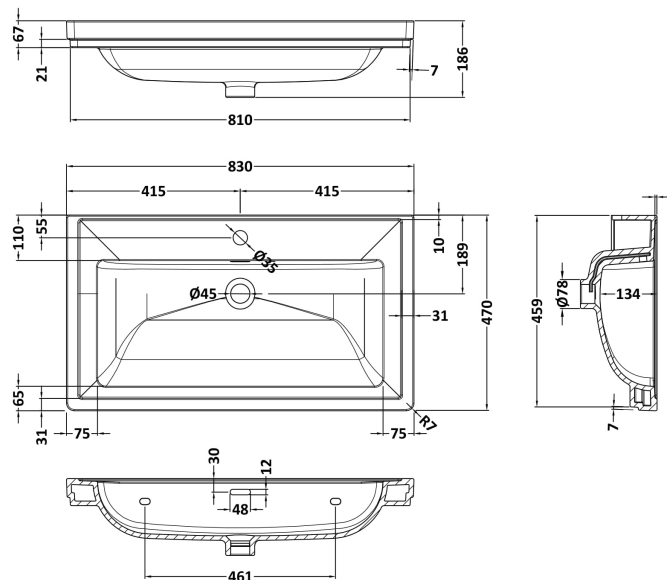

Sales Code: LIL3235A

Description: 800 Fs 2-Drawer Unit Classique Basin 1Th

Packaging Details

Barcode: 5056817717964

Sales Code: CBM505

Description: 800 Classique Basin 1Th

Product Dimensions

Height (mm):	67
Width (mm):	830
Depth (mm):	470
Nett Weight (kg):	21.5

Packaging Dimensions

Height (mm):	490
Width (mm):	850
Depth (mm):	220
Gross Weight (kg):	21.5

Packaging Data

Box Colour:	Brown Cardboard Box - Printed
Box Qty:	1
Label Size:	100 x 50
Label Colour:	White Label
Label Qty:	2

Outer Box Dimensions (If Applicable)

Height (mm):	
Width (mm):	
Depth (mm):	
Gross Weight (kg):	
Barcode:	5056462643670

Product Details

Country of Origin:	Utd.Arab.Emir.
Fitting Instruction:	No
Certification: CE & UKCA: No	WRAS: N/A WRAS No: N/A
Product Material:	Fireclay
Fixing Supplied:	No

Basins: Tap Hole: One Taphole Chain Stay Hole: No
Template: Not Required Waste Type Req: Slotted
Overflow Inc: Yes Overflow Cover: Yes
Inner Bowl Depth (mm): 134mm

Sales Code: NFF3235

Description: 800 Fs 2-Drawer Unit (455 Deep)