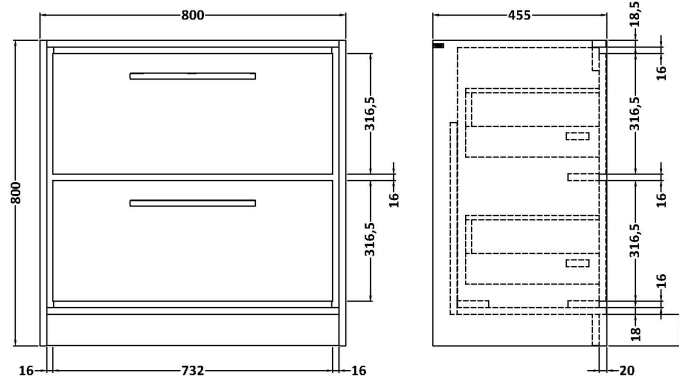

### Product Dimensions

Height (mm):	18
Width (mm):	812
Depth (mm):	465
Nett Weight (kg):	17

### Packaging Dimensions

Height (mm):	195
Width (mm):	825
Depth (mm):	480
Gross Weight (kg):	17.5

### Outer Box Dimensions (If Applicable)

Height (mm):	
Width (mm):	
Depth (mm):	
Gross Weight (kg):	
Barcode:	5056678482742

**Product Dimensions**

Height (mm):	800
Width (mm):	800
Depth (mm):	455
Nett Weight (kg):	51.5

**Packaging Dimensions**

Height (mm):	840
Width (mm):	832
Depth (mm):	480
Gross Weight (kg):	52

**Packaging Data**