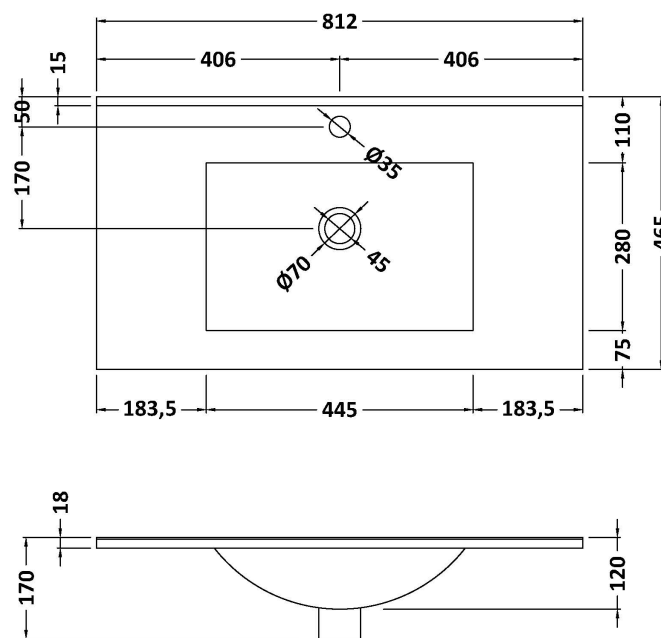

### Packaging Details

Barcode: 5056678423400

Sales Code: BAST9080E

Description: 800X460mm 1T/H Minimalist Basin Top

### Product Dimensions

Height (mm):	18
Width (mm):	812
Depth (mm):	465
Nett Weight (kg):	17

### Packaging Dimensions

Height (mm):	195
Width (mm):	825
Depth (mm):	480
Gross Weight (kg):	17.5

**Product Dimensions**

Height (mm):	800
Width (mm):	800
Depth (mm):	455
Nett Weight (kg):	51.5

**Packaging Dimensions**

Height (mm):	840
Width (mm):	832
Depth (mm):	480
Gross Weight (kg):	52

**Packaging Data**