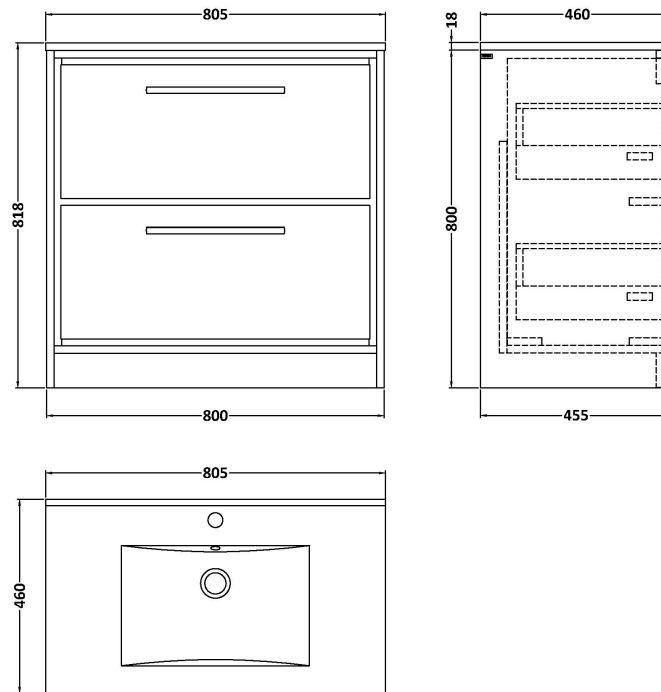

### Packaging Details

Barcode: 5056678423400

Sales Code: BAST9080E

Description: 800X460mm 1T/H Minimalist Basin Top

### Product Dimensions

Height (mm):	18
Width (mm):	812
Depth (mm):	465
Nett Weight (kg):	17

### Packaging Dimensions

Height (mm):	195
Width (mm):	825
Depth (mm):	480
Gross Weight (kg):	17.5

**Product Dimensions**

Height (mm):	800
Width (mm):	800
Depth (mm):	455
Nett Weight (kg):	51.5

**Packaging Dimensions**

Height (mm):	840
Width (mm):	832
Depth (mm):	480
Gross Weight (kg):	52

**Packaging Data**