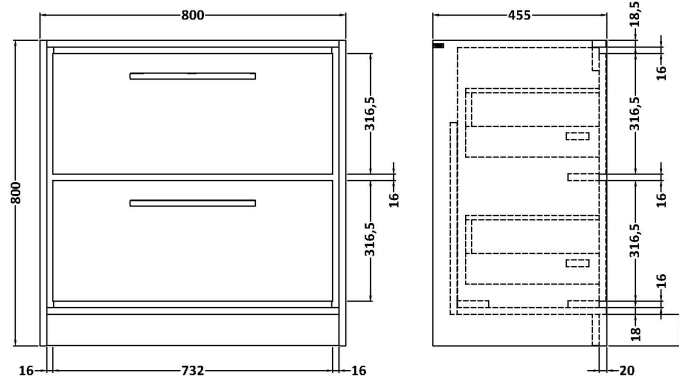

Height (mm):	67
Width (mm):	830
Depth (mm):	470
Nett Weight (kg):	21.5

**Packaging Dimensions**

Height (mm):	490
Width (mm):	850
Depth (mm):	220
Gross Weight (kg):	21.5

**Packaging Data**

Box Colour:	Brown Cardboard Box - Printed
Box Qty:	1
Label Size:	100 x 50
Label Colour:	White Label
Label Qty:	2

**Outer Box Dimensions (If Applicable)**

Height (mm):	
Width (mm):	
Depth (mm):	
Gross Weight (kg):	
Barcode:	5056462643687

**Product Details**

Country of Origin:	Utd.Arab.Emir.	
Fitting Instruction:	No	
Certification: CE & UKCA: No	WRAS: N/A	WRAS No: N/A
Product Material:	Fireclay	
Fixing Supplied:	No	

### Product Dimensions

Height (mm):	800
Width (mm):	800
Depth (mm):	455
Nett Weight (kg):	51.5

### Packaging Dimensions

Height (mm):	840
Width (mm):	832
Depth (mm):	480
Gross Weight (kg):	52