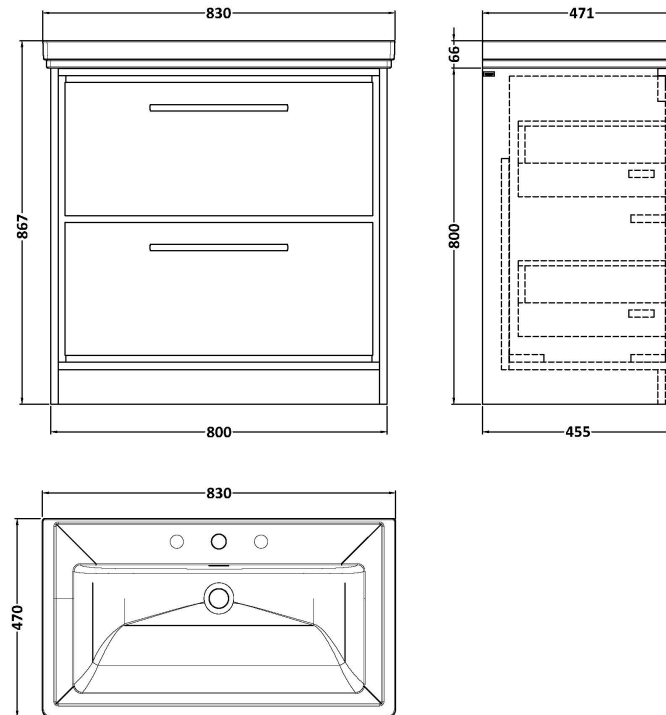

Sales Code: LIL3135B

Description: 800 Fs 2-Drawer Unit Classique Basin 3Th

Packaging Details

Barcode: 5056678405963