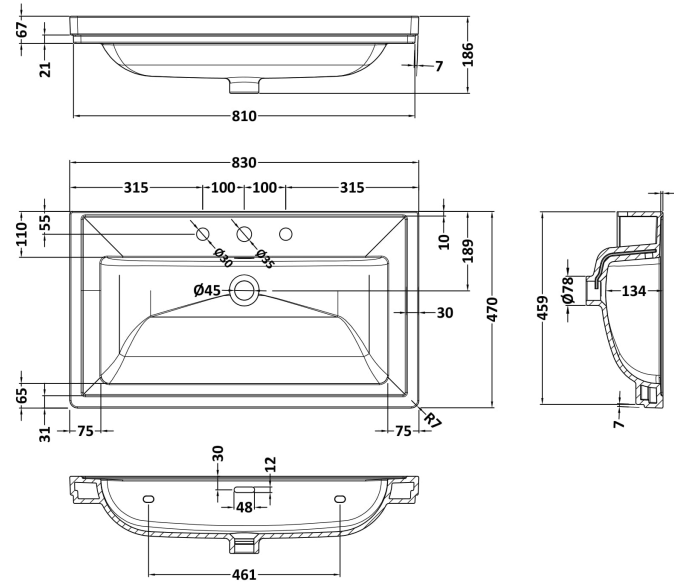

Sales Code: CBM535

Description: 800 Classique Basin 3Th

Product Dimensions

Height (mm):	67
Width (mm):	830
Depth (mm):	470
Nett Weight (kg):	21.5

Packaging Dimensions

Height (mm):	490
Width (mm):	850
Depth (mm):	220
Gross Weight (kg):	21.5

Packaging Data

Box Colour:	Brown Cardboard Box - Printed
Box Qty:	1
Label Size:	100 x 50
Label Colour:	White Label
Label Qty:	2

Outer Box Dimensions (If Applicable)

Height (mm):	
Width (mm):	
Depth (mm):	
Gross Weight (kg):	
Barcode:	5056462643687

Product Details

Country of Origin:	Utd.Arab.Emir.	
Fitting Instruction:	No	
Certification: CE & UKCA: No	WRAS: N/A	WRAS No: N/A
Product Material:	Fireclay	
Fixing Supplied:	No	

Pans/Bidets: Trap Style: N/A Includes Seat: Not Applicable

Seats: Seat Type: N/A Material: Not Applicable
Function: Not Applicable Hinge Type: Not Applicable
Hinge Material: Not Applicable

Cisterns: Operating Type: Not Applicable Fittings: Not Applicable
Lever Type: Not Applicable

Basins: Tap Hole: Three Tapholes Chain Stay Hole: No
Template: Not Required Waste Type Req: Slotted
Overflow Inc: Yes Overflow Cover: Yes
Inner Bowl Depth (mm): 134mm