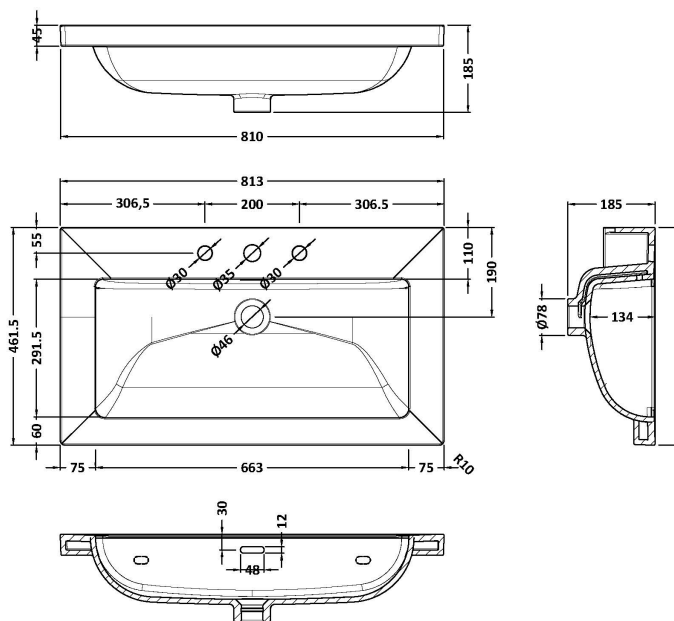

Sales Code: LIL3135M

Description: 800 Fs 2-Drawer Unit Contemp Basin 3Th

Packaging Details

Barcode: 5056817718510

Sales Code: CBM635

Description: 800 X 460 Contemporary Basin 3Th

Product Dimensions

Height (mm):	45
Width (mm):	813
Depth (mm):	461
Nett Weight (kg):	22.2

Packaging Dimensions

Height (mm):	490
Width (mm):	850
Depth (mm):	220
Gross Weight (kg):	22.5

Packaging Data

Box Colour:	Brown Cardboard Box - Printed
Box Qty:	1
Label Size:	100 x 50
Label Colour:	White Label
Label Qty:	2

Outer Box Dimensions (If Applicable)

Height (mm):	
Width (mm):	
Depth (mm):	
Gross Weight (kg):	
Barcode:	5056678485279

Product Details

Country of Origin:	Utd.Arab.Emir.
Fitting Instruction:	No
Certification: CE & UKCA:	No WRAS: N/A WRAS No: N/A
Product Material:	Fireclay
Fixing Supplied:	No

Basins: Tap Hole: Three Tapholes Chain Stay Hole: No
Template: Not Required Waste Type Req: Slotted
Overflow Inc: Yes Overflow Cover: Yes
Inner Bowl Depth (mm): 134mm

Sales Code: NFF3135

Description: 800 Fs 2-Drawer Unit (455 Deep)