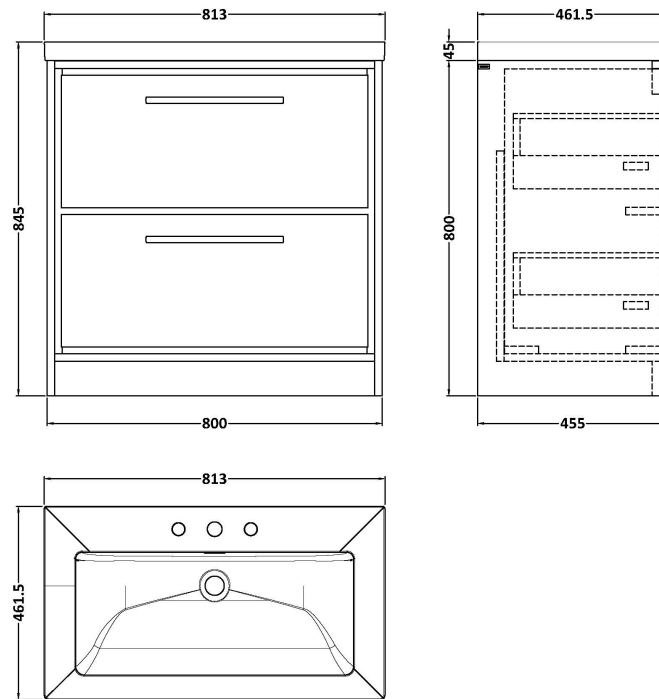

Sales Code: LIL3135M

Description: 800 Fs 2-Drawer Unit Contemp Basin 3Th

Packaging Details

Barcode: 5056817718510

Sales Code: CBM635

Description: 800 X 460 Contemporary Basin 3Th

Product Dimensions

Height (mm):	45
Width (mm):	813
Depth (mm):	461
Nett Weight (kg):	22.2

Packaging Dimensions

Height (mm):	490
Width (mm):	850
Depth (mm):	220
Gross Weight (kg):	22.5

Packaging Data

Box Colour:	Brown Cardboard Box - Printed
Box Qty:	1
Label Size:	100 x 50
Label Colour:	White Label
Label Qty:	2

Outer Box Dimensions (If Applicable)

Height (mm):	
Width (mm):	
Depth (mm):	
Gross Weight (kg):	
Barcode:	5056678485279

Product Details

Country of Origin:	Utd.Arab.Emir.
Fitting Instruction:	No
Certification: CE & UKCA:	No WRAS: N/A WRAS No: N/A
Product Material:	Fireclay
Fixing Supplied:	No

Product Dimensions

Height (mm):	800
Width (mm):	800
Depth (mm):	455
Nett Weight (kg):	51.5

Packaging Dimensions

Height (mm):	840
Width (mm):	832
Depth (mm):	480
Gross Weight (kg):	52

Packaging Data

Box Colour:	Brown Cardboard Box - Printed
Box Qty:	0
Label Size:	0 x 0
Label Colour:	White Label
Label Qty:	2