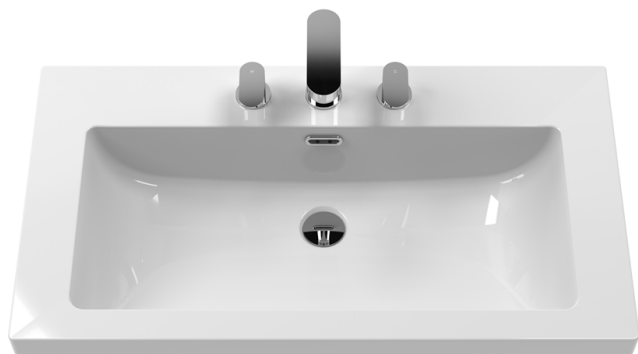

Sales Code: LIL3135M

Description: 800 Fs 2-Drawer Unit Contemp Basin 3Th

Packaging Details

Barcode: 5056817718510

Sales Code: CBM635

Description: 800 X 460 Contemporary Basin 3Th

Product Dimensions

Height (mm):	45
Width (mm):	813
Depth (mm):	461
Nett Weight (kg):	22.2

Basins: Tap Hole: Three Tapholes Chain Stay Hole: No
Template: Not Required Waste Type Req: Slotted
Overflow Inc: Yes Overflow Cover: Yes
Inner Bowl Depth (mm): 134mm

Sales Code: NFF3135

Description: 800 Fs 2-Drawer Unit (455 Deep)