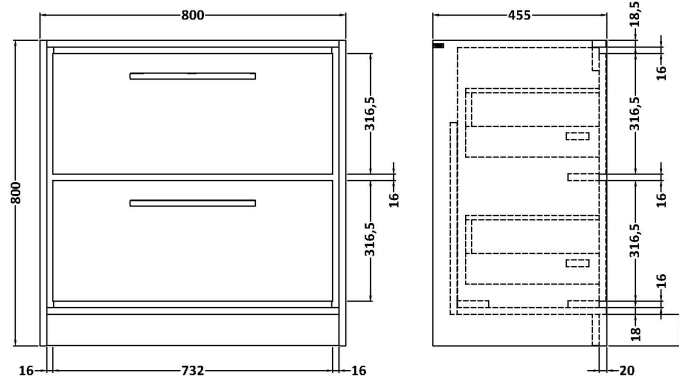

Packaging Dimensions

Height (mm):	490
Width (mm):	850
Depth (mm):	220
Gross Weight (kg):	22.5

Packaging Data

Box Colour:	Brown Cardboard Box - Printed
Box Qty:	1
Label Size:	100 x 50
Label Colour:	White Label
Label Qty:	2

Outer Box Dimensions (If Applicable)

Height (mm):	
Width (mm):	
Depth (mm):	
Gross Weight (kg):	
Barcode:	5056678485279

Product Details

Country of Origin:	Utd.Arab.Emir.
Fitting Instruction:	No
Certification: CE & UKCA:	No WRAS: N/A WRAS No: N/A
Product Material:	Fireclay
Fixing Supplied:	No

Basins: Tap Hole: Three Tapholes Chain Stay Hole: No
Template: Not Required Waste Type Req: Slotted
Overflow Inc: Yes Overflow Cover: Yes
Inner Bowl Depth (mm): 134mm

Sales Code: NFF3135

Description: 800 Fs 2-Drawer Unit (455 Deep)

Product Dimensions

Height (mm):	800
Width (mm):	800
Depth (mm):	455
Nett Weight (kg):	51.5

Packaging Dimensions

Height (mm):	840
Width (mm):	832
Depth (mm):	480
Gross Weight (kg):	52

Packaging Data

Box Colour:	Brown Cardboard Box - Printed
Box Qty:	0
Label Size:	0 x 0
Label Colour:	White Label
Label Qty:	2