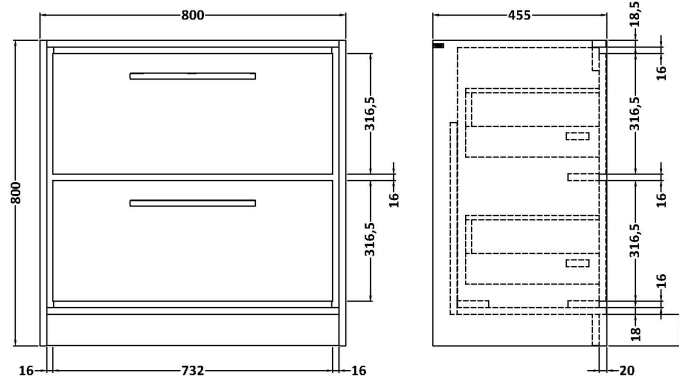

### Product Dimensions

Height (mm):	18
Width (mm):	810
Depth (mm):	460
Nett Weight (kg):	17.5

### Outer Box Dimensions (If Applicable)

Height (mm):	
Width (mm):	
Depth (mm):	
Gross Weight (kg):	
Barcode:	5056678482377

### Product Dimensions

Height (mm):	800
Width (mm):	800
Depth (mm):	455
Nett Weight (kg):	51.5

### Packaging Dimensions

Height (mm):	840
Width (mm):	832
Depth (mm):	480
Gross Weight (kg):	52