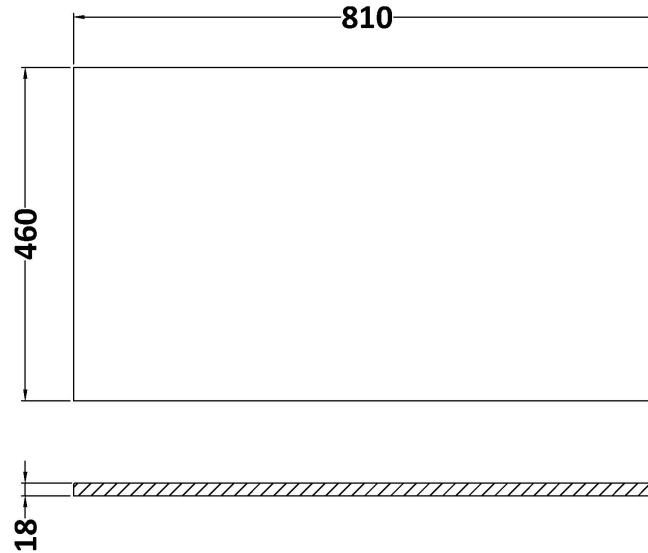

### Packaging Details

Barcode: 5056817717681

Sales Code: LOM98046

Description: 800 Marble Top (810 X 460mm)

### Product Dimensions

Height (mm):	18
Width (mm):	810
Depth (mm):	460
Nett Weight (kg):	17.5

### Packaging Dimensions

Height (mm):	35
Width (mm):	850
Depth (mm):	500
Gross Weight (kg):	18

### Product Dimensions

Height (mm):	800
Width (mm):	800
Depth (mm):	455
Nett Weight (kg):	51.5