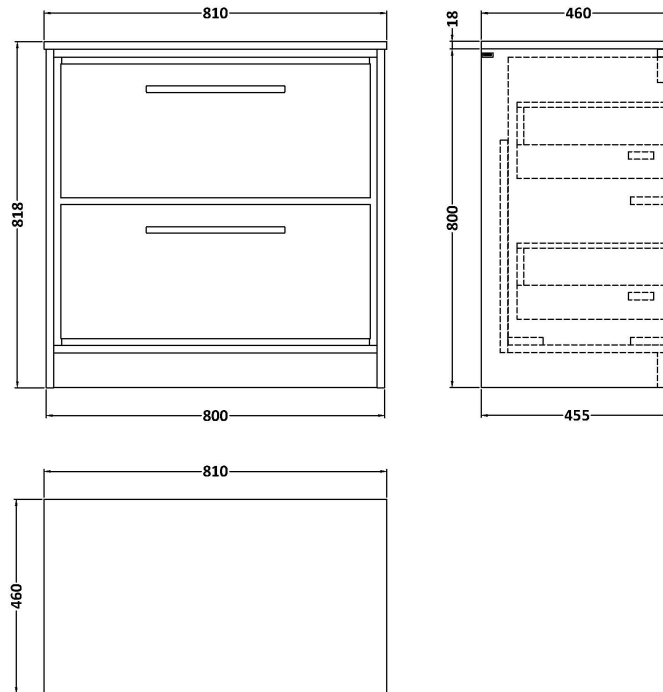

Sales Code: LIL2335CMT

Description: 800 Fs 2-Drawer Unit & Marble Top

Packaging Details

Barcode: 5056817717681