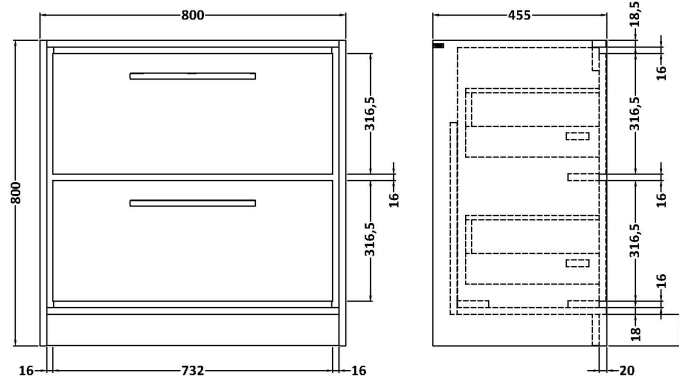

### Product Dimensions

Height (mm):	18
Width (mm):	810
Depth (mm):	460
Nett Weight (kg):	17.5

### Packaging Dimensions

Height (mm):	35
Width (mm):	850
Depth (mm):	500
Gross Weight (kg):	18

### Outer Box Dimensions (If Applicable)

Height (mm):	
Width (mm):	
Depth (mm):	
Gross Weight (kg):	
Barcode:	5056678477229

**Sales Code:** NFF2335

**Description:** 800 Fs 2-Drawer Unit (455 Deep)

**Product Dimensions**

Height (mm):	800
Width (mm):	800
Depth (mm):	455
Nett Weight (kg):	51.5

**Packaging Dimensions**

Height (mm):	840
Width (mm):	832
Depth (mm):	480
Gross Weight (kg):	52