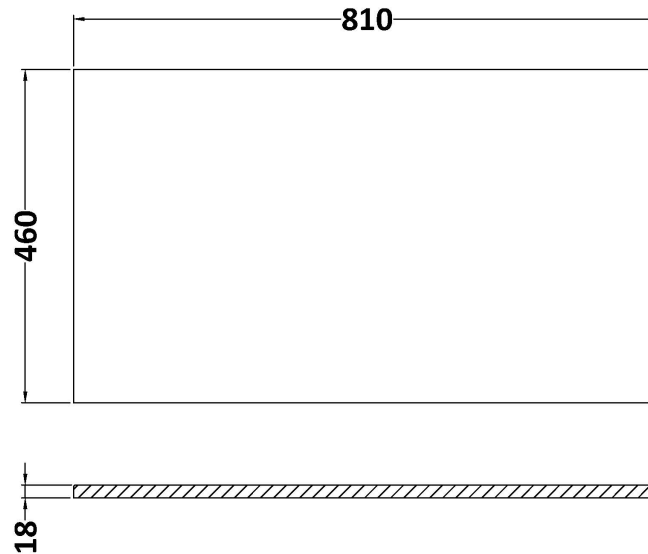

### Packaging Details

Barcode: 5056817717414

Sales Code: LOM38046

Description: 800 Marble Top (810 X 460mm)

### Product Dimensions

Height (mm):	18
Width (mm):	810
Depth (mm):	460
Nett Weight (kg):	17.5

### Packaging Dimensions

Height (mm):	35
Width (mm):	850
Depth (mm):	500
Gross Weight (kg):	18

### Outer Box Dimensions (If Applicable)

Height (mm):	
Width (mm):	
Depth (mm):	
Gross Weight (kg):	
Barcode:	5056678477229