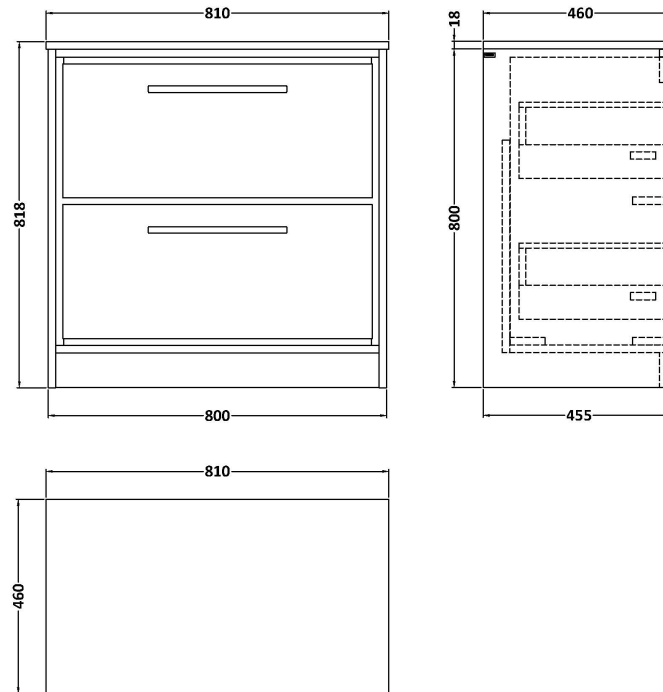

### Packaging Details

Barcode: 5056817717414

Sales Code: LOM38046

Description: 800 Marble Top (810 X 460mm)

### Product Dimensions

Height (mm):	18
Width (mm):	810
Depth (mm):	460
Nett Weight (kg):	17.5

### Packaging Dimensions

Height (mm):	35
Width (mm):	850
Depth (mm):	500
Gross Weight (kg):	18

### Outer Box Dimensions (If Applicable)

Height (mm):	
Width (mm):	
Depth (mm):	
Gross Weight (kg):	
Barcode:	5056678477229