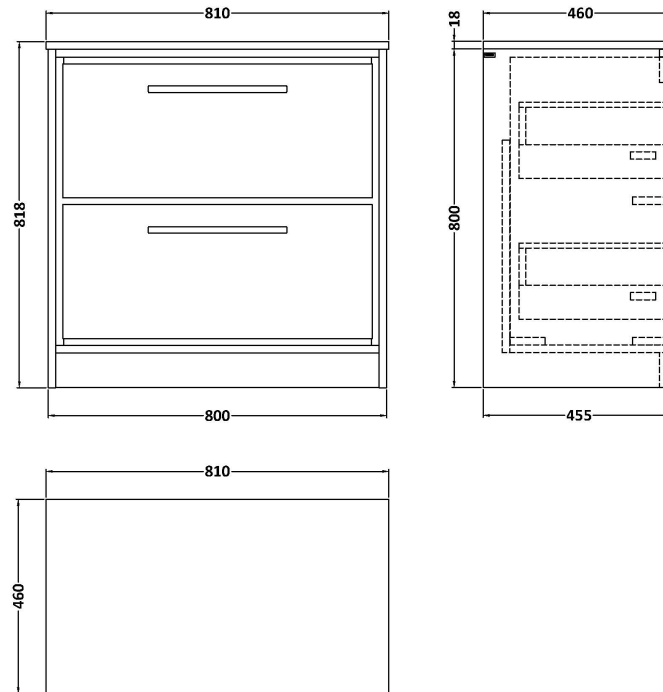

Sales Code: LIL2335WMT

Description: 800 Fs 2-Drawer Unit & Marble Top

Packaging Details

Barcode: 5056817717148

Sales Code: LOM18046

Description: 800 Marble Top (810 X 460mm)

Product Dimensions

Height (mm):	18
Width (mm):	810
Depth (mm):	460
Nett Weight (kg):	17.5

Packaging Dimensions

Height (mm):	35
Width (mm):	850
Depth (mm):	500
Gross Weight (kg):	18

Packaging Data

Box Colour:	Brown Cardboard Box
Box Qty:	1
Label Size:	100 x 50
Label Colour:	White Label
Label Qty:	1

Outer Box Dimensions (If Applicable)

Height (mm):	
Width (mm):	
Depth (mm):	
Gross Weight (kg):	
Barcode:	5056678477212

Product Details

Country of Origin:	China
Fitting Instruction:	No
CE & UKCA:	N/A
FSC Certified Materials:	Yes
Colour:	White
Construction Method:	Not Applicable
Construction Type:	Not Applicable
Cabinet Finish:	Not Applicable
Fascia Finish:	Natural Marble
Cabinet Thickness (mm):	
Fascia Thickness (mm):	14
Drawer Included:	Not Applicable
Drawer Type:	Not Applicable
No of Shelves:	0
Hinge Type:	Not Applicable
Hinge Included:	Not Applicable
Adjustable Legs:	Not Applicable
Fixings Included:	No
Handle Style:	Not Applicable
Waste Shroud:	Not Applicable
Handle Included:	Not Applicable
Handle Type:	Not Applicable

Sales Code: NFF2335

Description: 800 Fs 2-Drawer Unit (455 Deep)

Product Dimensions

Height (mm):	800
Width (mm):	800
Depth (mm):	455
Nett Weight (kg):	51.5

Packaging Dimensions

Height (mm):	840
Width (mm):	832
Depth (mm):	480
Gross Weight (kg):	52