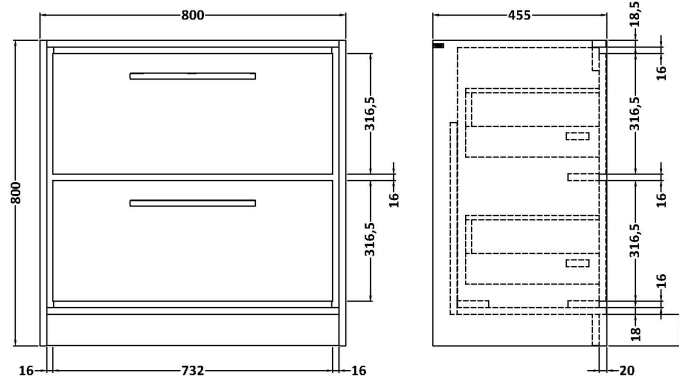

Packaging Dimensions

Height (mm):	35
Width (mm):	850
Depth (mm):	500
Gross Weight (kg):	18

Packaging Data

Box Colour:	Brown Cardboard Box
Box Qty:	1
Label Size:	100 x 50
Label Colour:	White Label
Label Qty:	1

Outer Box Dimensions (If Applicable)

Height (mm):	
Width (mm):	
Depth (mm):	
Gross Weight (kg):	
Barcode:	5056678477212

Product Details

Country of Origin:	China
Fitting Instruction:	No
CE & UKCA:	N/A
FSC Certified Materials:	Yes
Colour:	White
Construction Method:	Not Applicable
Construction Type:	Not Applicable
Cabinet Finish:	Not Applicable
Fascia Finish:	Natural Marble
Cabinet Thickness (mm):	
Fascia Thickness (mm):	14
Drawer Included:	Not Applicable
Drawer Type:	Not Applicable
No of Shelves:	0
Hinge Type:	Not Applicable
Hinge Included:	Not Applicable
Adjustable Legs:	Not Applicable
Fixings Included:	No
Handle Style:	Not Applicable
Waste Shroud:	Not Applicable
Handle Included:	Not Applicable
Handle Type:	Not Applicable

Sales Code: NFF2335

Description: 800 Fs 2-Drawer Unit (455 Deep)

Product Dimensions

Height (mm):	800
Width (mm):	800
Depth (mm):	455
Nett Weight (kg):	51.5

Packaging Dimensions

Height (mm):	840
Width (mm):	832
Depth (mm):	480
Gross Weight (kg):	52

Packaging Data

Box Colour:	Brown Cardboard Box - Printed
Box Qty:	0
Label Size:	0 x 0
Label Colour:	White Label
Label Qty:	2

Outer Box Dimensions (If Applicable)

Height (mm):	
Width (mm):	
Depth (mm):	
Gross Weight (kg):	
Barcode:	5056678424056