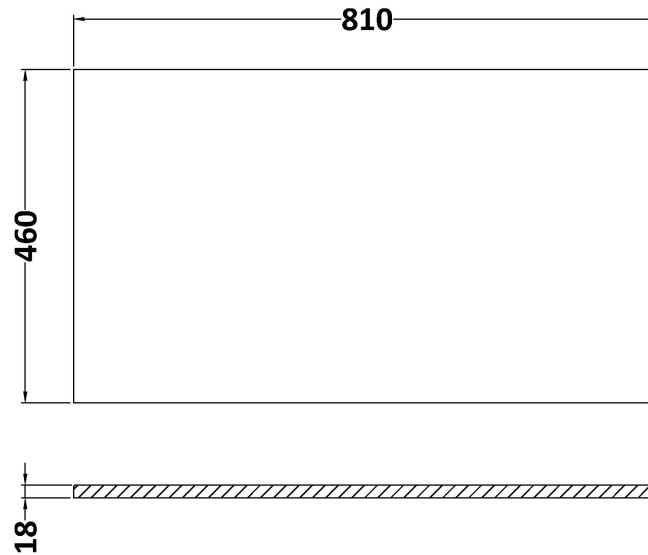

Sales Code: LIL2335WMT

Description: 800 Fs 2-Drawer Unit & Marble Top

Packaging Details

Barcode: 5056817717148

Sales Code: LOM18046

Description: 800 Marble Top (810 X 460mm)

Product Dimensions

Height (mm):	18
Width (mm):	810
Depth (mm):	460
Nett Weight (kg):	17.5

Packaging Dimensions

Height (mm):	35
Width (mm):	850
Depth (mm):	500
Gross Weight (kg):	18

Packaging Data

Box Colour:	Brown Cardboard Box
Box Qty:	1
Label Size:	100 x 50
Label Colour:	White Label
Label Qty:	1

Outer Box Dimensions (If Applicable)

Height (mm):	
Width (mm):	
Depth (mm):	
Gross Weight (kg):	
Barcode:	5056678477212

Product Details

Country of Origin:	China
Fitting Instruction:	No
CE & UKCA:	N/A
FSC Certified Materials:	Yes
Colour:	White
Construction Method:	Not Applicable
Construction Type:	Not Applicable
Cabinet Finish:	Not Applicable
Fascia Finish:	Natural Marble
Cabinet Thickness (mm):	
Fascia Thickness (mm):	14
Drawer Included:	Not Applicable
Drawer Type:	Not Applicable
No of Shelves:	0
Hinge Type:	Not Applicable
Hinge Included:	Not Applicable
Adjustable Legs:	Not Applicable
Fixings Included:	No
Handle Style:	Not Applicable
Waste Shroud:	Not Applicable
Handle Included:	Not Applicable
Handle Type:	Not Applicable

Sales Code: NFF2335

Description: 800 Fs 2-Drawer Unit (455 Deep)

Product Dimensions

Height (mm):	800
Width (mm):	800
Depth (mm):	455
Nett Weight (kg):	51.5

Packaging Dimensions

Height (mm):	840
Width (mm):	832
Depth (mm):	480
Gross Weight (kg):	52