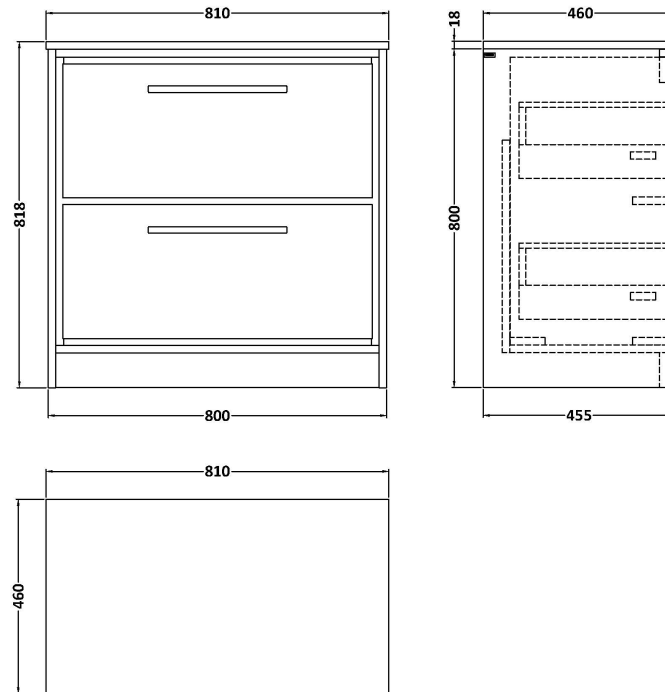

### Packaging Details

Barcode: 5056817717162

**Sales Code:** LOM18046

**Description:** 800 Marble Top (810 X 460mm)

**Product Dimensions**

Height (mm):	18
Width (mm):	810
Depth (mm):	460
Nett Weight (kg):	17.5

**Packaging Dimensions**

Height (mm):	35
Width (mm):	850
Depth (mm):	500
Gross Weight (kg):	18

**Packaging Data**

Box Colour:	Brown Cardboard Box
Box Qty:	1
Label Size:	100 x 50
Label Colour:	White Label
Label Qty:	1

### Product Dimensions

Height (mm):	800
Width (mm):	800
Depth (mm):	455
Nett Weight (kg):	51.5

### Packaging Dimensions

Height (mm):	840
Width (mm):	832
Depth (mm):	480
Gross Weight (kg):	52