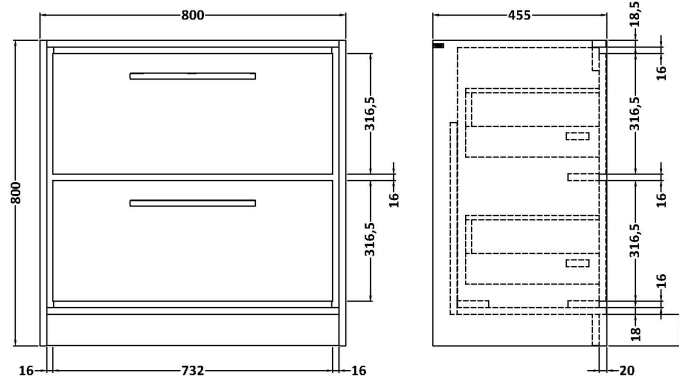

**Packaging Dimensions**

Height (mm):	35
Width (mm):	850
Depth (mm):	500
Gross Weight (kg):	18

**Packaging Data**

Box Colour:	Brown Cardboard Box
Box Qty:	1
Label Size:	100 x 50
Label Colour:	White Label
Label Qty:	1

**Outer Box Dimensions (If Applicable)**

Height (mm):	
Width (mm):	
Depth (mm):	
Gross Weight (kg):	
Barcode:	5056678477212

**Product Details**

Country of Origin:	China
Fitting Instruction:	No
CE & UKCA:	N/A
FSC Certified Materials:	Yes
Colour:	White
Construction Method:	Not Applicable
Construction Type:	Not Applicable
Cabinet Finish:	Not Applicable
Fascia Finish:	Natural Marble
Cabinet Thickness (mm):	
Fascia Thickness (mm):	14
Drawer Included:	Not Applicable
Drawer Type:	Not Applicable
No of Shelves:	0
Hinge Type:	Not Applicable
Hinge Included:	Not Applicable
Adjustable Legs:	Not Applicable
Fixings Included:	No
Handle Style:	Not Applicable
Waste Shroud:	Not Applicable
Handle Included:	Not Applicable
Handle Type:	Not Applicable

### Product Dimensions

Height (mm):	800
Width (mm):	800
Depth (mm):	455
Nett Weight (kg):	51.5

### Packaging Dimensions

Height (mm):	840
Width (mm):	832
Depth (mm):	480
Gross Weight (kg):	52