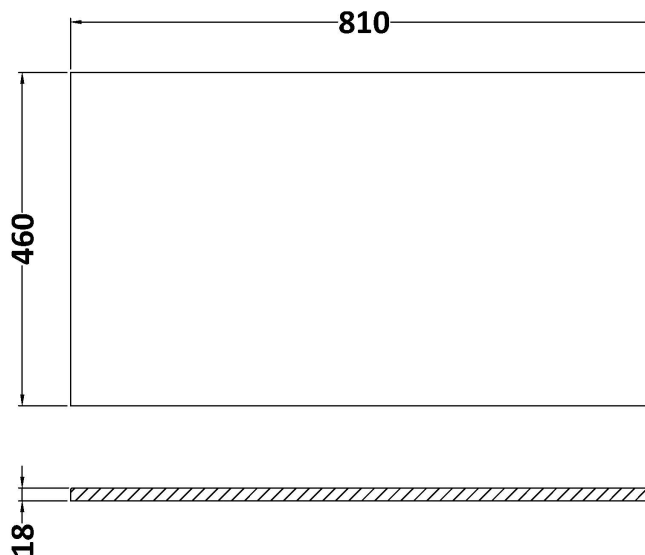

### Packaging Details

Barcode: 5056817717162

**Sales Code:** LOM18046

**Description:** 800 Marble Top (810 X 460mm)

**Product Dimensions**

Height (mm):	18
Width (mm):	810
Depth (mm):	460
Nett Weight (kg):	17.5

**Packaging Dimensions**

Height (mm):	35
Width (mm):	850
Depth (mm):	500
Gross Weight (kg):	18

**Packaging Data**

Box Colour:	Brown Cardboard Box
Box Qty:	1
Label Size:	100 x 50
Label Colour:	White Label
Label Qty:	1

### Product Dimensions

Height (mm):	800
Width (mm):	800
Depth (mm):	455
Nett Weight (kg):	51.5

### Packaging Dimensions

Height (mm):	840
Width (mm):	832
Depth (mm):	480
Gross Weight (kg):	52