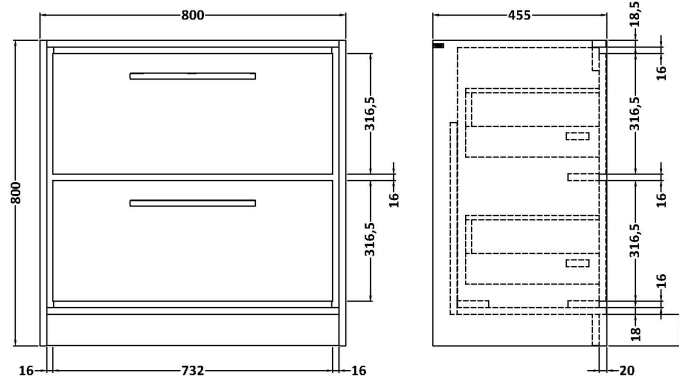

Packaging Dimensions

Height (mm):	35
Width (mm):	850
Depth (mm):	500
Gross Weight (kg):	18

Packaging Data

Box Colour:	Brown Cardboard Box
Box Qty:	1
Label Size:	100 x 50
Label Colour:	White Label
Label Qty:	1

Outer Box Dimensions (If Applicable)

Height (mm):	
Width (mm):	
Depth (mm):	
Gross Weight (kg):	
Barcode:	5056678477212

Product Details

Country of Origin:	China
Fitting Instruction:	No
CE & UKCA:	N/A
FSC Certified Materials:	Yes
Colour:	White
Construction Method:	Not Applicable
Construction Type:	Not Applicable
Cabinet Finish:	Not Applicable
Fascia Finish:	Natural Marble
Cabinet Thickness (mm):	
Fascia Thickness (mm):	14
Drawer Included:	Not Applicable
Drawer Type:	Not Applicable
No of Shelves:	0
Hinge Type:	Not Applicable
Hinge Included:	Not Applicable
Adjustable Legs:	Not Applicable
Fixings Included:	No
Handle Style:	Not Applicable
Waste Shroud:	Not Applicable
Handle Included:	Not Applicable
Handle Type:	Not Applicable

Sales Code: NFF3235

Description: 800 Fs 2-Drawer Unit (455 Deep)

Product Dimensions

Height (mm):	800
Width (mm):	800
Depth (mm):	455
Nett Weight (kg):	51.5

Packaging Dimensions

Height (mm):	840
Width (mm):	832
Depth (mm):	480
Gross Weight (kg):	52

Packaging Data

Box Colour:	Brown Cardboard Box - Printed
Box Qty:	0
Label Size:	0 x 0
Label Colour:	White Label
Label Qty:	2

Outer Box Dimensions (If Applicable)

Height (mm):	
Width (mm):	
Depth (mm):	
Gross Weight (kg):	
Barcode:	5056678423974