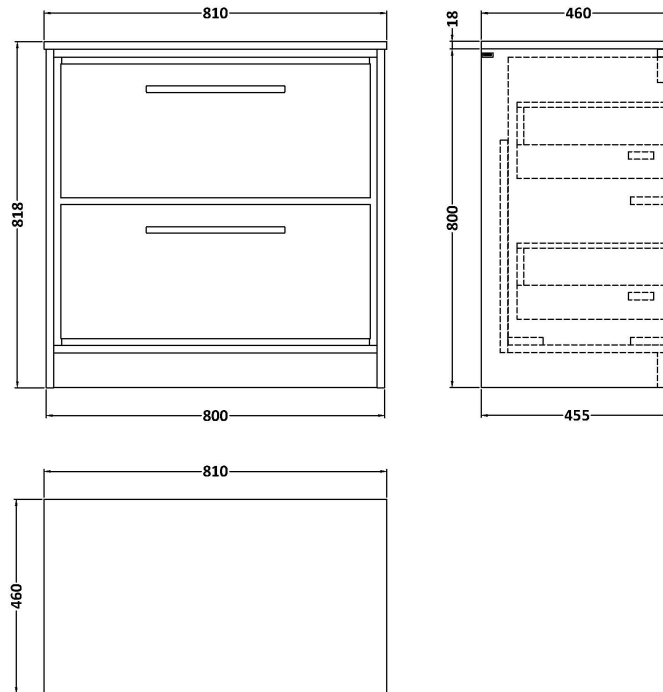

Sales Code: LIL3235WMT

Description: 800 Fs 2-Drawer Unit & Marble Top

Packaging Details

Barcode: 5056817717155

Sales Code: LOM18046

Description: 800 Marble Top (810 X 460mm)

Product Dimensions

Height (mm):	18
Width (mm):	810
Depth (mm):	460
Nett Weight (kg):	17.5

Packaging Dimensions

Height (mm):	35
Width (mm):	850
Depth (mm):	500
Gross Weight (kg):	18

Packaging Data

Box Colour:	Brown Cardboard Box
Box Qty:	1
Label Size:	100 x 50
Label Colour:	White Label
Label Qty:	1

Outer Box Dimensions (If Applicable)

Height (mm):	
Width (mm):	
Depth (mm):	
Gross Weight (kg):	
Barcode:	5056678477212

Product Details

Country of Origin:	China
Fitting Instruction:	No
CE & UKCA:	N/A
FSC Certified Materials:	Yes
Colour:	White
Construction Method:	Not Applicable
Construction Type:	Not Applicable
Cabinet Finish:	Not Applicable
Fascia Finish:	Natural Marble
Cabinet Thickness (mm):	
Fascia Thickness (mm):	14
Drawer Included:	Not Applicable
Drawer Type:	Not Applicable
No of Shelves:	0
Hinge Type:	Not Applicable
Hinge Included:	Not Applicable
Adjustable Legs:	Not Applicable
Fixings Included:	No
Handle Style:	Not Applicable
Waste Shroud:	Not Applicable
Handle Included:	Not Applicable
Handle Type:	Not Applicable

Sales Code: NFF3235

Description: 800 Fs 2-Drawer Unit (455 Deep)

Product Dimensions

Height (mm):	800
Width (mm):	800
Depth (mm):	455
Nett Weight (kg):	51.5

Packaging Dimensions

Height (mm):	840
Width (mm):	832
Depth (mm):	480
Gross Weight (kg):	52