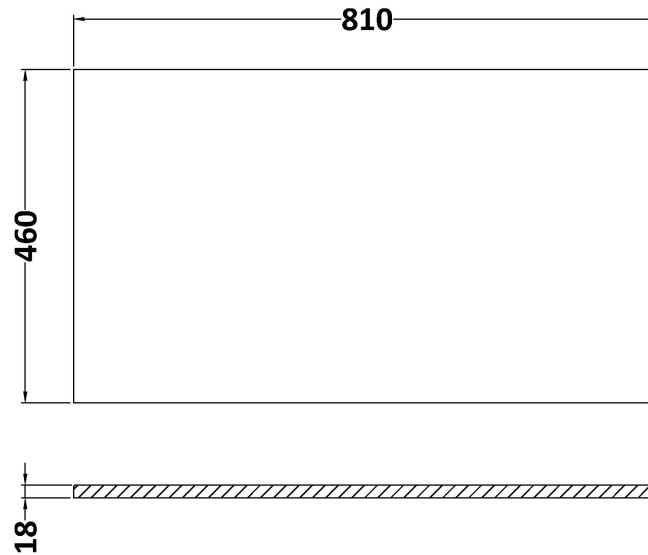

Sales Code: LIL3235WMT

Description: 800 Fs 2-Drawer Unit & Marble Top

Packaging Details

Barcode: 5056817717155

Sales Code: LOM18046

Description: 800 Marble Top (810 X 460mm)

Product Dimensions

Height (mm):	18
Width (mm):	810
Depth (mm):	460
Nett Weight (kg):	17.5

Packaging Dimensions

Height (mm):	35
Width (mm):	850
Depth (mm):	500
Gross Weight (kg):	18

Packaging Data

Box Colour:	Brown Cardboard Box
Box Qty:	1
Label Size:	100 x 50
Label Colour:	White Label
Label Qty:	1

Outer Box Dimensions (If Applicable)

Height (mm):	
Width (mm):	
Depth (mm):	
Gross Weight (kg):	
Barcode:	5056678477212

Product Details

Country of Origin:	China
Fitting Instruction:	No
CE & UKCA:	N/A
FSC Certified Materials:	Yes
Colour:	White
Construction Method:	Not Applicable
Construction Type:	Not Applicable
Cabinet Finish:	Not Applicable
Fascia Finish:	Natural Marble
Cabinet Thickness (mm):	
Fascia Thickness (mm):	14
Drawer Included:	Not Applicable
Drawer Type:	Not Applicable
No of Shelves:	0
Hinge Type:	Not Applicable
Hinge Included:	Not Applicable
Adjustable Legs:	Not Applicable
Fixings Included:	No
Handle Style:	Not Applicable
Waste Shroud:	Not Applicable
Handle Included:	Not Applicable
Handle Type:	Not Applicable

Sales Code: NFF3235

Description: 800 Fs 2-Drawer Unit (455 Deep)

Product Dimensions

Height (mm):	800
Width (mm):	800
Depth (mm):	455
Nett Weight (kg):	51.5

Packaging Dimensions

Height (mm):	840
Width (mm):	832
Depth (mm):	480
Gross Weight (kg):	52