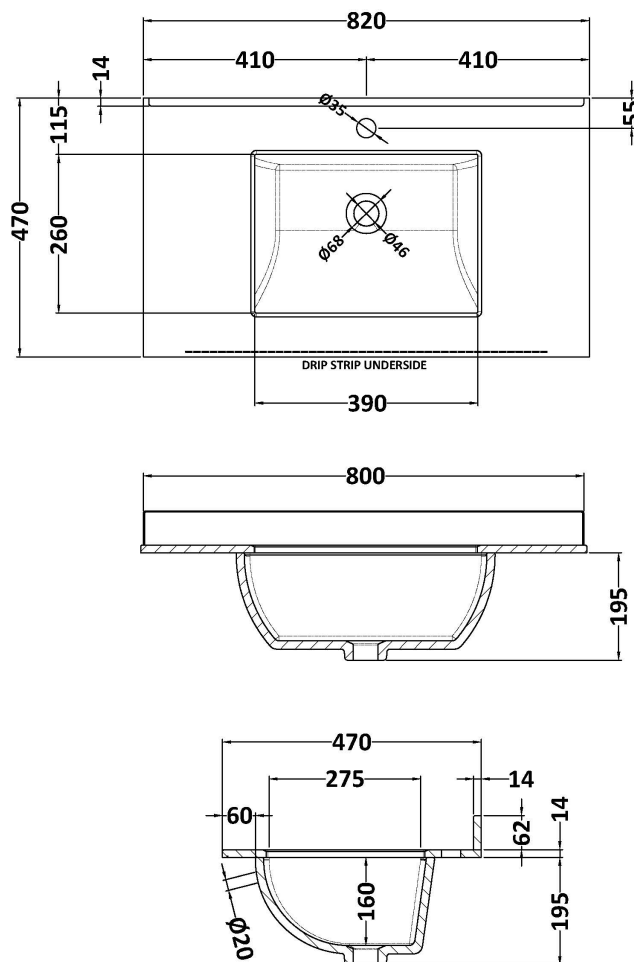

Sales Code: LIL2335WS1

Description: 800 Fs 2-Drawer Unit & Marble Basin 1Th

Packaging Details

Barcode: 5056817716691

Sales Code: LSM228

Description: 800 Single Bowl Marble Top 1Th

Product Dimensions

Height (mm):	62
Width (mm):	820
Depth (mm):	470
Nett Weight (kg):	18

Packaging Dimensions

Height (mm):	310
Width (mm):	900
Depth (mm):	550
Gross Weight (kg):	18.5

Packaging Data

Box Colour:	White Cardboard Box
Box Qty:	1
Label Size:	100 x 50
Label Colour:	White Label
Label Qty:	2

Outer Box Dimensions (If Applicable)

Height (mm):	
Width (mm):	
Depth (mm):	
Gross Weight (kg):	
Barcode:	5056462655925

Product Details

Country of Origin:	China
Fitting Instruction:	No
Certification: CE & UKCA:	N/A WRAS: N/A WRAS No: N/A
Product Material:	Vitreous China, Natural Marble
Fixing Supplied:	No

Sales Code: NFF2335

Description: 800 Fs 2-Drawer Unit (455 Deep)

Product Dimensions

Height (mm):	800
Width (mm):	800
Depth (mm):	455
Nett Weight (kg):	51.5

Packaging Dimensions

Height (mm):	840
Width (mm):	832
Depth (mm):	480
Gross Weight (kg):	52