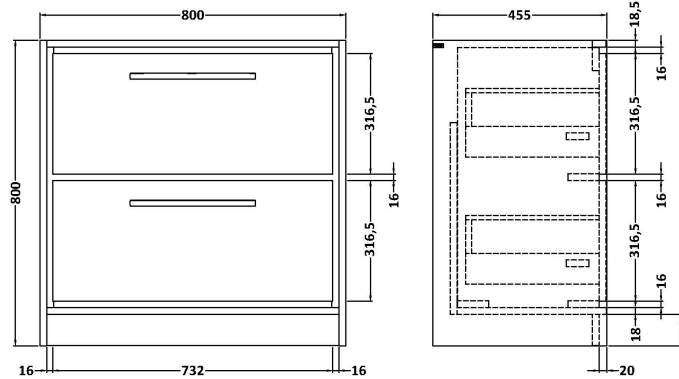

Sales Code: LIL2335WS1

Description: 800 Fs 2-Drawer Unit & Marble Basin 1Th

Packaging Details

Barcode: 5056817716691

Sales Code: LSM228

Description: 800 Single Bowl Marble Top 1Th

Product Dimensions

Height (mm):	62
Width (mm):	820
Depth (mm):	470
Nett Weight (kg):	18

Packaging Dimensions

Height (mm):	310
Width (mm):	900
Depth (mm):	550
Gross Weight (kg):	18.5

Packaging Data

Box Colour:	White Cardboard Box
Box Qty:	1
Label Size:	100 x 50
Label Colour:	White Label
Label Qty:	2

Outer Box Dimensions (If Applicable)

Height (mm):	
Width (mm):	
Depth (mm):	
Gross Weight (kg):	
Barcode:	5056462655925

Product Details

Country of Origin:	China
Fitting Instruction:	No
Certification: CE & UKCA:	N/A WRAS: N/A WRAS No: N/A
Product Material:	Vitreous China, Natural Marble
Fixing Supplied:	No

Sales Code: NFF2335

Description: 800 Fs 2-Drawer Unit (455 Deep)

Product Dimensions

Height (mm):	800
Width (mm):	800
Depth (mm):	455
Nett Weight (kg):	51.5

Packaging Dimensions

Height (mm):	840
Width (mm):	832
Depth (mm):	480
Gross Weight (kg):	52