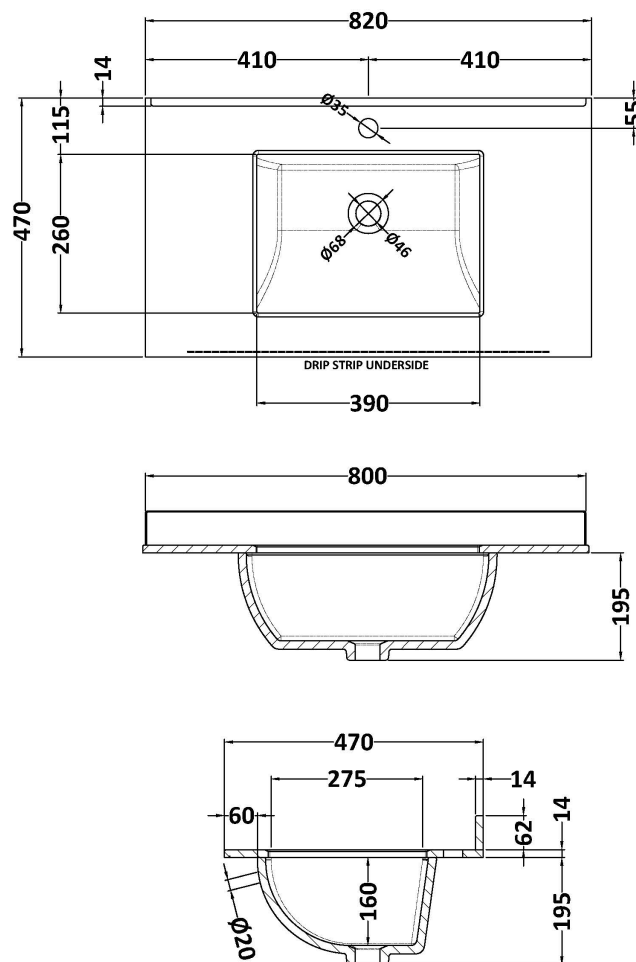

Sales Code: LIL3135WS1

Description: 800 Fs 2-Drawer Unit & Marble Basin 1Th

Packaging Details

Barcode: 5056817716714

Sales Code: LSM228

Description: 800 Single Bowl Marble Top 1Th

Product Dimensions

Height (mm):	62
Width (mm):	820
Depth (mm):	470
Nett Weight (kg):	18

Packaging Dimensions

Height (mm):	310
Width (mm):	900
Depth (mm):	550
Gross Weight (kg):	18.5

Packaging Data

Box Colour:	White Cardboard Box
Box Qty:	1
Label Size:	100 x 50
Label Colour:	White Label
Label Qty:	2

Outer Box Dimensions (If Applicable)

Height (mm):	
Width (mm):	
Depth (mm):	
Gross Weight (kg):	
Barcode:	5056462655925

Product Details

Country of Origin:	China
Fitting Instruction:	No
Certification: CE & UKCA:	N/A
WRAS:	N/A
WRAS No:	N/A
Product Material:	Vitreous China, Natural Marble
Fixing Supplied:	No

Sales Code: NFF3135

Description: 800 Fs 2-Drawer Unit (455 Deep)

Product Dimensions

Height (mm):	800
Width (mm):	800
Depth (mm):	455
Nett Weight (kg):	51.5

Packaging Dimensions

Height (mm):	840
Width (mm):	832
Depth (mm):	480
Gross Weight (kg):	52