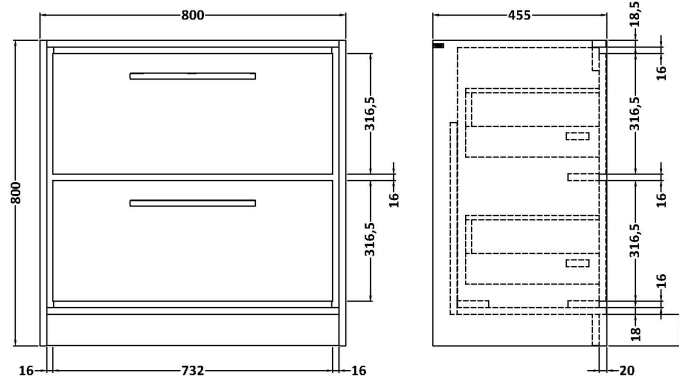

Sales Code: LIL3135WS1

Description: 800 Fs 2-Drawer Unit & Marble Basin 1Th

Packaging Details

Barcode: 5056817716714

Sales Code: LSM228

Description: 800 Single Bowl Marble Top 1Th

Product Dimensions

Height (mm):	62
Width (mm):	820
Depth (mm):	470
Nett Weight (kg):	18

Packaging Dimensions

Height (mm):	310
Width (mm):	900
Depth (mm):	550
Gross Weight (kg):	18.5

Packaging Data

Box Colour:	White Cardboard Box
Box Qty:	1
Label Size:	100 x 50
Label Colour:	White Label
Label Qty:	2

Outer Box Dimensions (If Applicable)

Height (mm):	
Width (mm):	
Depth (mm):	
Gross Weight (kg):	
Barcode:	5056462655925

Product Details

Country of Origin:	China
Fitting Instruction:	No
Certification: CE & UKCA:	N/A
WRAS:	N/A
WRAS No:	N/A
Product Material:	Vitreous China, Natural Marble
Fixing Supplied:	No

Sales Code: NFF3135

Description: 800 Fs 2-Drawer Unit (455 Deep)

Product Dimensions

Height (mm):	800
Width (mm):	800
Depth (mm):	455
Nett Weight (kg):	51.5

Packaging Dimensions

Height (mm):	840
Width (mm):	832
Depth (mm):	480
Gross Weight (kg):	52