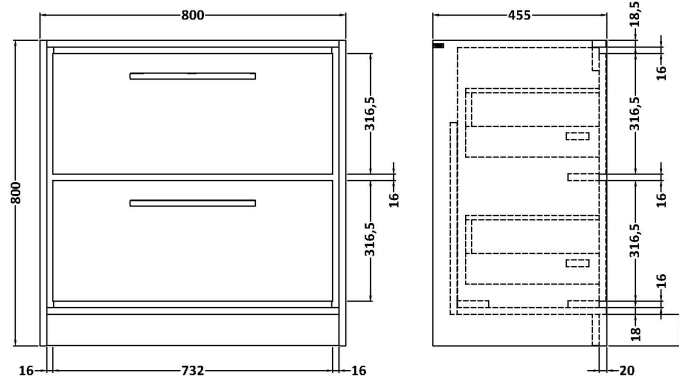

Sales Code: LIL3235WS1

Description: 800 Fs 2-Drawer Unit & Marble Basin 1Th

Packaging Details

Barcode: 5056817716707

Sales Code: LSM228

Description: 800 Single Bowl Marble Top 1Th

Product Dimensions

Height (mm):	62
Width (mm):	820
Depth (mm):	470
Nett Weight (kg):	18

Packaging Dimensions

Height (mm):	310
Width (mm):	900
Depth (mm):	550
Gross Weight (kg):	18.5

Packaging Data

Box Colour:	White Cardboard Box
Box Qty:	1
Label Size:	100 x 50
Label Colour:	White Label
Label Qty:	2

Outer Box Dimensions (If Applicable)

Height (mm):	
Width (mm):	
Depth (mm):	
Gross Weight (kg):	
Barcode:	5056462655925

Product Details

Country of Origin:	China
Fitting Instruction:	No
Certification: CE & UKCA:	N/A WRAS: N/A WRAS No: N/A
Product Material:	Vitreous China, Natural Marble
Fixing Supplied:	No

Sales Code: NFF3235

Description: 800 Fs 2-Drawer Unit (455 Deep)

Product Dimensions

Height (mm):	800
Width (mm):	800
Depth (mm):	455
Nett Weight (kg):	51.5

Packaging Dimensions

Height (mm):	840
Width (mm):	832
Depth (mm):	480
Gross Weight (kg):	52