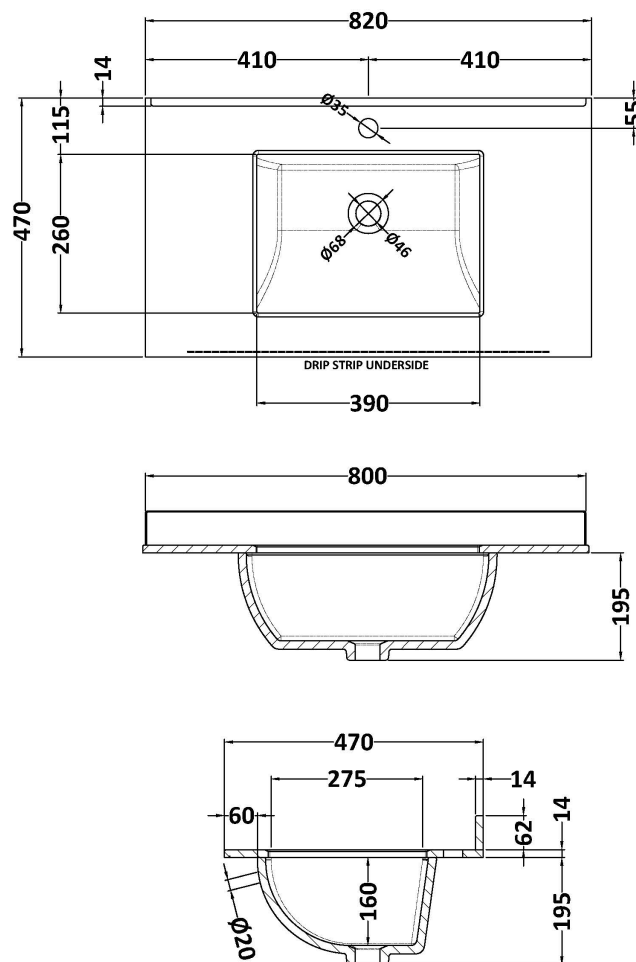

Sales Code: LIL3235WS1

Description: 800 Fs 2-Drawer Unit & Marble Basin 1Th

Packaging Details

Barcode: 5056817716707

Sales Code: LSM228

Description: 800 Single Bowl Marble Top 1Th

Product Dimensions

Height (mm):	62
Width (mm):	820
Depth (mm):	470
Nett Weight (kg):	18

Packaging Dimensions

Height (mm):	310
Width (mm):	900
Depth (mm):	550
Gross Weight (kg):	18.5

Packaging Data

Box Colour:	White Cardboard Box
Box Qty:	1
Label Size:	100 x 50
Label Colour:	White Label
Label Qty:	2

Outer Box Dimensions (If Applicable)

Height (mm):	
Width (mm):	
Depth (mm):	
Gross Weight (kg):	
Barcode:	5056462655925

Product Details

Country of Origin:	China
Fitting Instruction:	No
Certification: CE & UKCA:	N/A WRAS: N/A WRAS No: N/A
Product Material:	Vitreous China, Natural Marble
Fixing Supplied:	No

Sales Code: NFF3235

Description: 800 Fs 2-Drawer Unit (455 Deep)

Product Dimensions

Height (mm):	800
Width (mm):	800
Depth (mm):	455
Nett Weight (kg):	51.5

Packaging Dimensions

Height (mm):	840
Width (mm):	832
Depth (mm):	480
Gross Weight (kg):	52