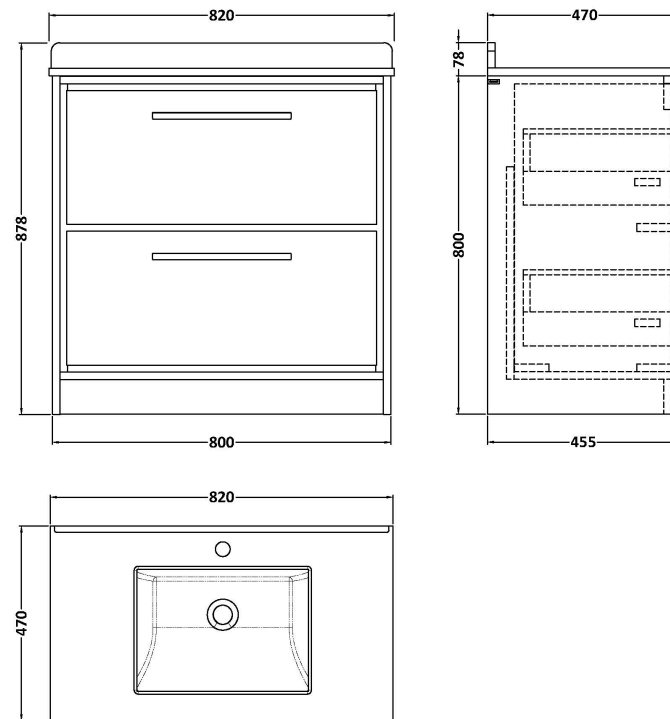

Sales Code: LIL3235WS1

Description: 800 Fs 2-Drawer Unit & Marble Basin 1Th

Packaging Details

Barcode: 5056817716707

Sales Code: LSM228

Description: 800 Single Bowl Marble Top 1Th

Product Dimensions

Height (mm):	62
Width (mm):	820
Depth (mm):	470
Nett Weight (kg):	18

Packaging Dimensions

Height (mm):	310
Width (mm):	900
Depth (mm):	550
Gross Weight (kg):	18.5

Packaging Data

Box Colour:	White Cardboard Box
Box Qty:	1
Label Size:	100 x 50
Label Colour:	White Label
Label Qty:	2

Outer Box Dimensions (If Applicable)

Height (mm):	
Width (mm):	
Depth (mm):	
Gross Weight (kg):	
Barcode:	5056462655925

Product Details

Country of Origin:	China
Fitting Instruction:	No
Certification: CE & UKCA:	N/A WRAS: N/A WRAS No: N/A
Product Material:	Vitreous China, Natural Marble
Fixing Supplied:	No

Sales Code: NFF3235

Description: 800 Fs 2-Drawer Unit (455 Deep)

Product Dimensions

Height (mm):	800
Width (mm):	800
Depth (mm):	455
Nett Weight (kg):	51.5

Packaging Dimensions

Height (mm):	840
Width (mm):	832
Depth (mm):	480
Gross Weight (kg):	52