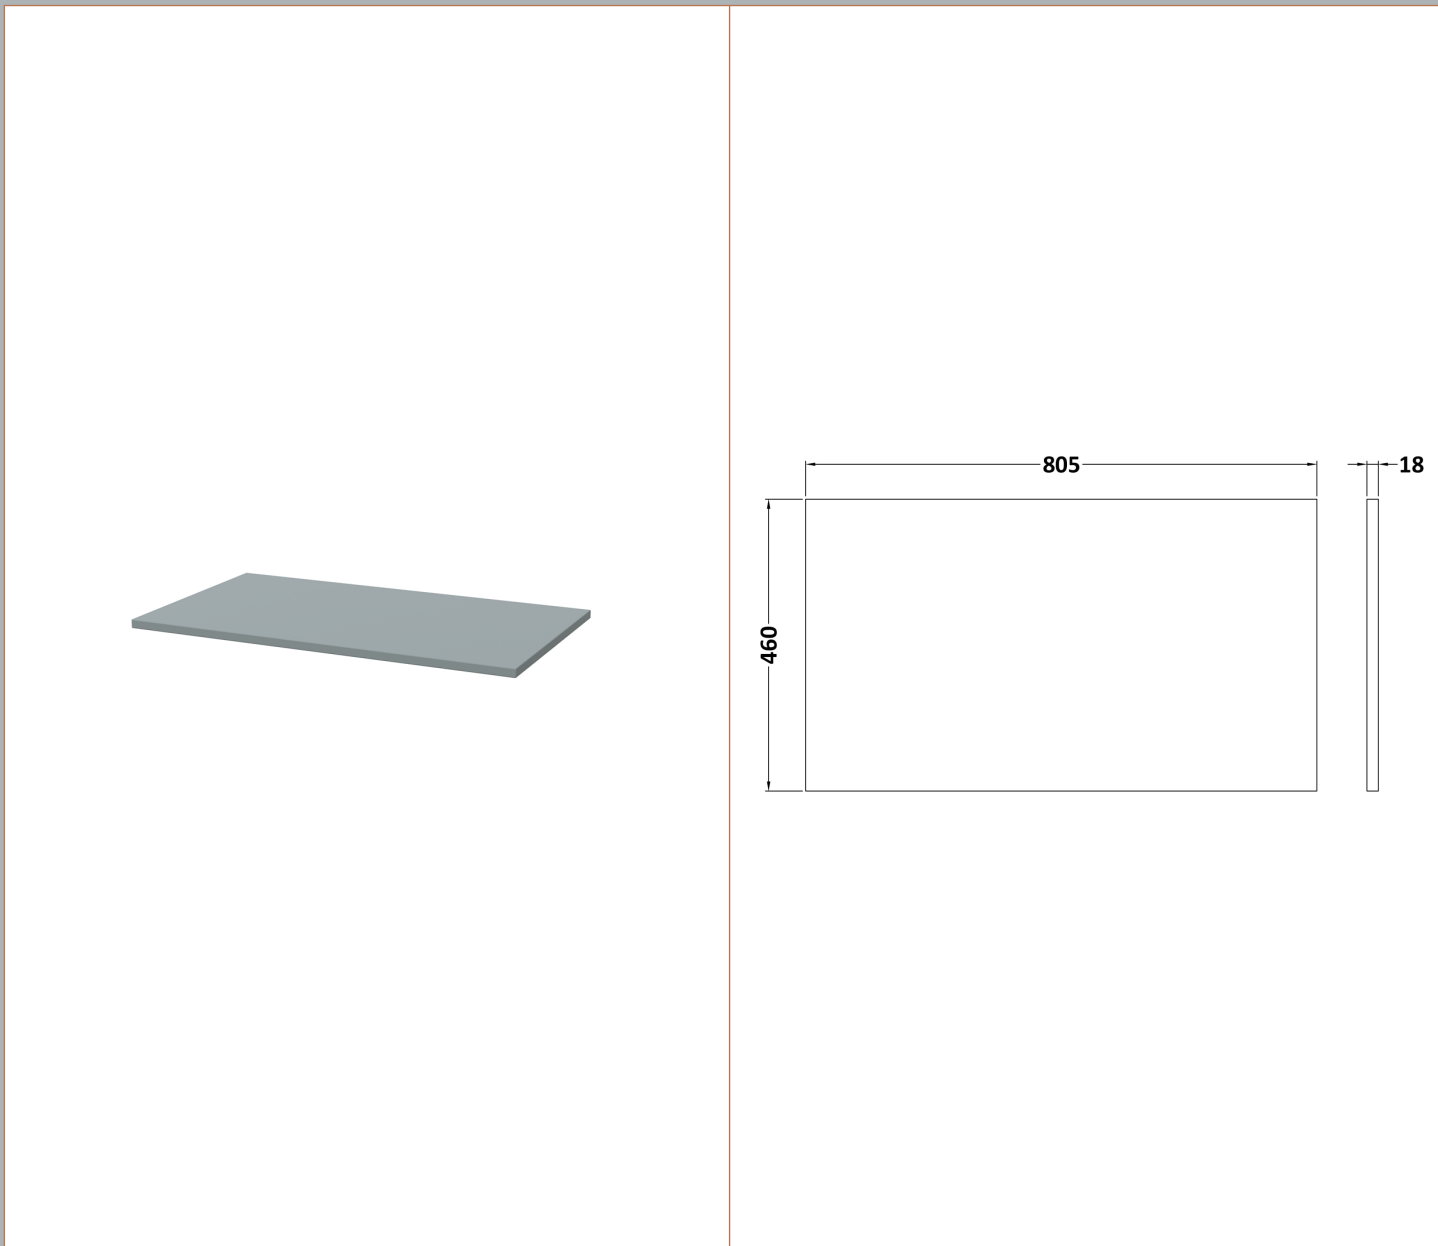

Sales Code: LIL2335W

Description: 800 Fs 2-Drawer Unit & Worktop

Packaging Details

Barcode: 5056817716875

Sales Code: MWT23860

Description: 800 Worktop (805X460x18mm)

Product Dimensions

Height (mm):	18
Width (mm):	805
Depth (mm):	460
Nett Weight (kg):	3.5

Packaging Dimensions

Height (mm):	25
Width (mm):	825
Depth (mm):	410
Gross Weight (kg):	3.5

Packaging Data

Box Colour:	Brown Cardboard Box - Printed
Box Qty:	
Label Size:	x
Label Colour:	Not Applicable
Label Qty:	0

Outer Box Dimensions (If Applicable)

Height (mm):	
Width (mm):	
Depth (mm):	
Gross Weight (kg):	
Barcode:	5056817715373

Product Details

Country of Origin:	United Kingdom
Fitting Instruction:	No
CE & UKCA:	
FSC Certified Materials:	
Colour:	Monument Grey
Construction Method:	Not Applicable
Construction Type:	Not Applicable
Cabinet Finish:	Not Applicable
Fascia Finish:	MFC Smooth Matt
Cabinet Thickness (mm):	
Fascia Thickness (mm):	18
Drawer Included:	Not Applicable
Drawer Type:	Not Applicable
No of Shelves:	Not Applicable
Hinge Type:	Not Applicable
Hinge Included:	Not Applicable
Adjustable Legs:	Not Applicable
Fixings Included:	Yes
Handle Style:	Not Applicable
Waste Shroud:	Not Applicable
Handle Included:	Not Applicable
Handle Type:	Not Applicable

Sales Code: NFF2335

Description: 800 Fs 2-Drawer Unit (455 Deep)

Product Dimensions

Height (mm):	800
Width (mm):	800
Depth (mm):	455
Nett Weight (kg):	51.5

Packaging Dimensions

Height (mm):	840
Width (mm):	832
Depth (mm):	480
Gross Weight (kg):	52