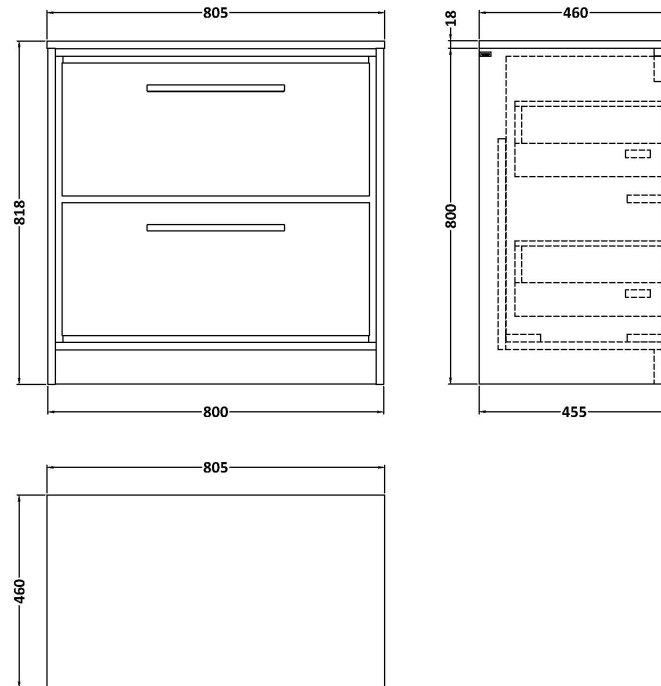

Sales Code: LIL2335W

Description: 800 Fs 2-Drawer Unit & Worktop

Packaging Details

Barcode: 5056817716875

Sales Code: MWT23860

Description: 800 Worktop (805X460x18mm)

Product Dimensions

Height (mm):	18
Width (mm):	805
Depth (mm):	460
Nett Weight (kg):	3.5

Packaging Dimensions

Height (mm):	25
Width (mm):	825
Depth (mm):	410
Gross Weight (kg):	3.5

Packaging Data

Box Colour:	Brown Cardboard Box - Printed
Box Qty:	
Label Size:	x
Label Colour:	Not Applicable
Label Qty:	0

Outer Box Dimensions (If Applicable)

Height (mm):	
Width (mm):	
Depth (mm):	
Gross Weight (kg):	
Barcode:	5056817715373

Product Details

Country of Origin:	United Kingdom
Fitting Instruction:	No
CE & UKCA:	
FSC Certified Materials:	
Colour:	Monument Grey
Construction Method:	Not Applicable
Construction Type:	Not Applicable
Cabinet Finish:	Not Applicable
Fascia Finish:	MFC Smooth Matt
Cabinet Thickness (mm):	
Fascia Thickness (mm):	18
Drawer Included:	Not Applicable
Drawer Type:	Not Applicable
No of Shelves:	Not Applicable
Hinge Type:	Not Applicable
Hinge Included:	Not Applicable
Adjustable Legs:	Not Applicable
Fixings Included:	Yes
Handle Style:	Not Applicable
Waste Shroud:	Not Applicable
Handle Included:	Not Applicable
Handle Type:	Not Applicable

Sales Code: NFF2335

Description: 800 Fs 2-Drawer Unit (455 Deep)

Product Dimensions

Height (mm):	800
Width (mm):	800
Depth (mm):	455
Nett Weight (kg):	51.5

Packaging Dimensions

Height (mm):	840
Width (mm):	832
Depth (mm):	480
Gross Weight (kg):	52