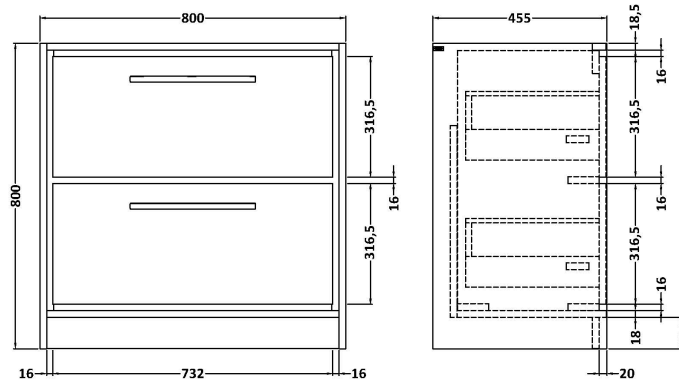

Packaging Dimensions

Height (mm):	25
Width (mm):	825
Depth (mm):	410
Gross Weight (kg):	3.5

Packaging Data

Box Colour:	Brown Cardboard Box - Printed
Box Qty:	
Label Size:	x
Label Colour:	Not Applicable
Label Qty:	0

Outer Box Dimensions (If Applicable)

Height (mm):	
Width (mm):	
Depth (mm):	
Gross Weight (kg):	
Barcode:	5056817715373

Product Details

Country of Origin:	United Kingdom
Fitting Instruction:	No
CE & UKCA:	
FSC Certified Materials:	
Colour:	Monument Grey
Construction Method:	Not Applicable
Construction Type:	Not Applicable
Cabinet Finish:	Not Applicable
Fascia Finish:	MFC Smooth Matt
Cabinet Thickness (mm):	
Fascia Thickness (mm):	18
Drawer Included:	Not Applicable
Drawer Type:	Not Applicable
No of Shelves:	Not Applicable
Hinge Type:	Not Applicable
Hinge Included:	Not Applicable
Adjustable Legs:	Not Applicable
Fixings Included:	Yes
Handle Style:	Not Applicable
Waste Shroud:	Not Applicable
Handle Included:	Not Applicable
Handle Type:	Not Applicable

Sales Code: NFF2335

Description: 800 Fs 2-Drawer Unit (455 Deep)

Product Dimensions

Height (mm):	800
Width (mm):	800
Depth (mm):	455
Nett Weight (kg):	51.5

Packaging Dimensions

Height (mm):	840
Width (mm):	832
Depth (mm):	480
Gross Weight (kg):	52

Packaging Data

Box Colour:	Brown Cardboard Box - Printed
Box Qty:	0
Label Size:	0 x 0
Label Colour:	White Label
Label Qty:	2

Outer Box Dimensions (If Applicable)

Height (mm):	
Width (mm):	
Depth (mm):	
Gross Weight (kg):	
Barcode:	5056678424056