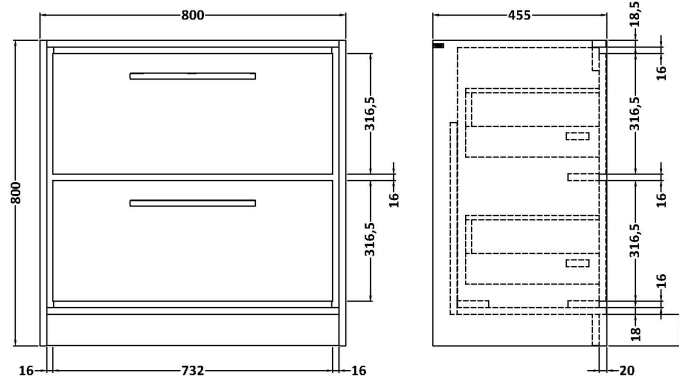

Sales Code: LIL3135W

Description: 800 Fs 2-Drawer Unit & Worktop

Packaging Details

Barcode: 5056817716899

Sales Code: MWD3180

Description: 800 Worktop (805X460x18mm)

Product Dimensions

Height (mm):	18
Width (mm):	805
Depth (mm):	460
Nett Weight (kg):	3.5

Packaging Dimensions

Height (mm):	25
Width (mm):	825
Depth (mm):	410
Gross Weight (kg):	3.5

Packaging Data

Box Colour:	Brown Cardboard Box - Printed
Box Qty:	
Label Size:	x
Label Colour:	Not Applicable
Label Qty:	0

Outer Box Dimensions (If Applicable)

Height (mm):	
Width (mm):	
Depth (mm):	
Gross Weight (kg):	
Barcode:	5056678423653

Product Details

Country of Origin:	United Kingdom
Fitting Instruction:	No
CE & UKCA:	
FSC Certified Materials:	
Colour:	Reed Green
Construction Method:	Not Applicable
Construction Type:	Not Applicable
Cabinet Finish:	Not Applicable
Fascia Finish:	MFC Smooth Matt
Cabinet Thickness (mm):	
Fascia Thickness (mm):	18
Drawer Included:	Not Applicable
Drawer Type:	Not Applicable
No of Shelves:	Not Applicable
Hinge Type:	Not Applicable
Hinge Included:	Not Applicable
Adjustable Legs:	Not Applicable
Fixings Included:	Yes
Handle Style:	Not Applicable
Waste Shroud:	Not Applicable
Handle Included:	Not Applicable
Handle Type:	Not Applicable

Sales Code: NFF3135

Description: 800 Fs 2-Drawer Unit (455 Deep)

Product Dimensions

Height (mm):	800
Width (mm):	800
Depth (mm):	455
Nett Weight (kg):	51.5

Packaging Dimensions

Height (mm):	840
Width (mm):	832
Depth (mm):	480
Gross Weight (kg):	52