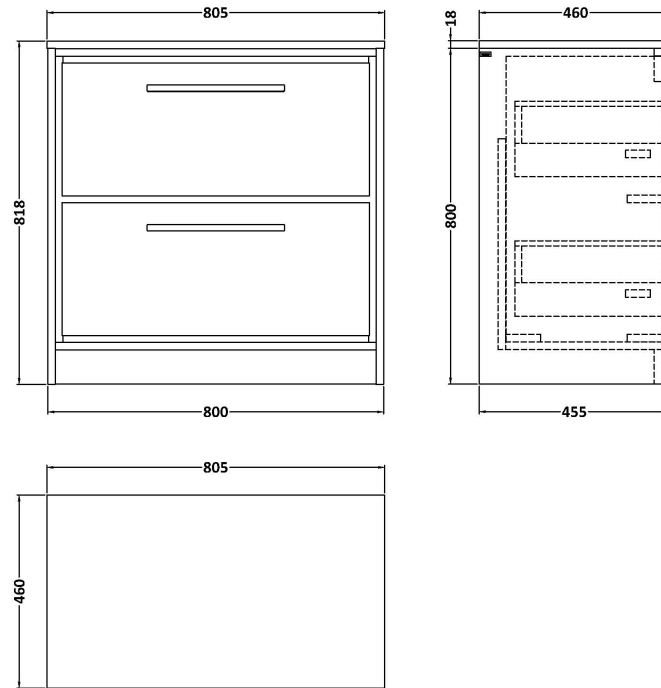

Sales Code: LIL3135W

Description: 800 Fs 2-Drawer Unit & Worktop

Packaging Details

Barcode: 5056817716899

Sales Code: MWD3180

Description: 800 Worktop (805X460x18mm)

Product Dimensions

Height (mm):	18
Width (mm):	805
Depth (mm):	460
Nett Weight (kg):	3.5

Packaging Dimensions

Height (mm):	25
Width (mm):	825
Depth (mm):	410
Gross Weight (kg):	3.5

Packaging Data

Box Colour:	Brown Cardboard Box - Printed
Box Qty:	
Label Size:	x
Label Colour:	Not Applicable
Label Qty:	0

Outer Box Dimensions (If Applicable)

Height (mm):	
Width (mm):	
Depth (mm):	
Gross Weight (kg):	
Barcode:	5056678423653

Product Details

Country of Origin:	United Kingdom
Fitting Instruction:	No
CE & UKCA:	
FSC Certified Materials:	
Colour:	Reed Green
Construction Method:	Not Applicable
Construction Type:	Not Applicable
Cabinet Finish:	Not Applicable
Fascia Finish:	MFC Smooth Matt
Cabinet Thickness (mm):	
Fascia Thickness (mm):	18
Drawer Included:	Not Applicable
Drawer Type:	Not Applicable
No of Shelves:	Not Applicable
Hinge Type:	Not Applicable
Hinge Included:	Not Applicable
Adjustable Legs:	Not Applicable
Fixings Included:	Yes
Handle Style:	Not Applicable
Waste Shroud:	Not Applicable
Handle Included:	Not Applicable
Handle Type:	Not Applicable

Sales Code: NFF3135

Description: 800 Fs 2-Drawer Unit (455 Deep)

Product Dimensions

Height (mm):	800
Width (mm):	800
Depth (mm):	455
Nett Weight (kg):	51.5

Packaging Dimensions

Height (mm):	840
Width (mm):	832
Depth (mm):	480
Gross Weight (kg):	52