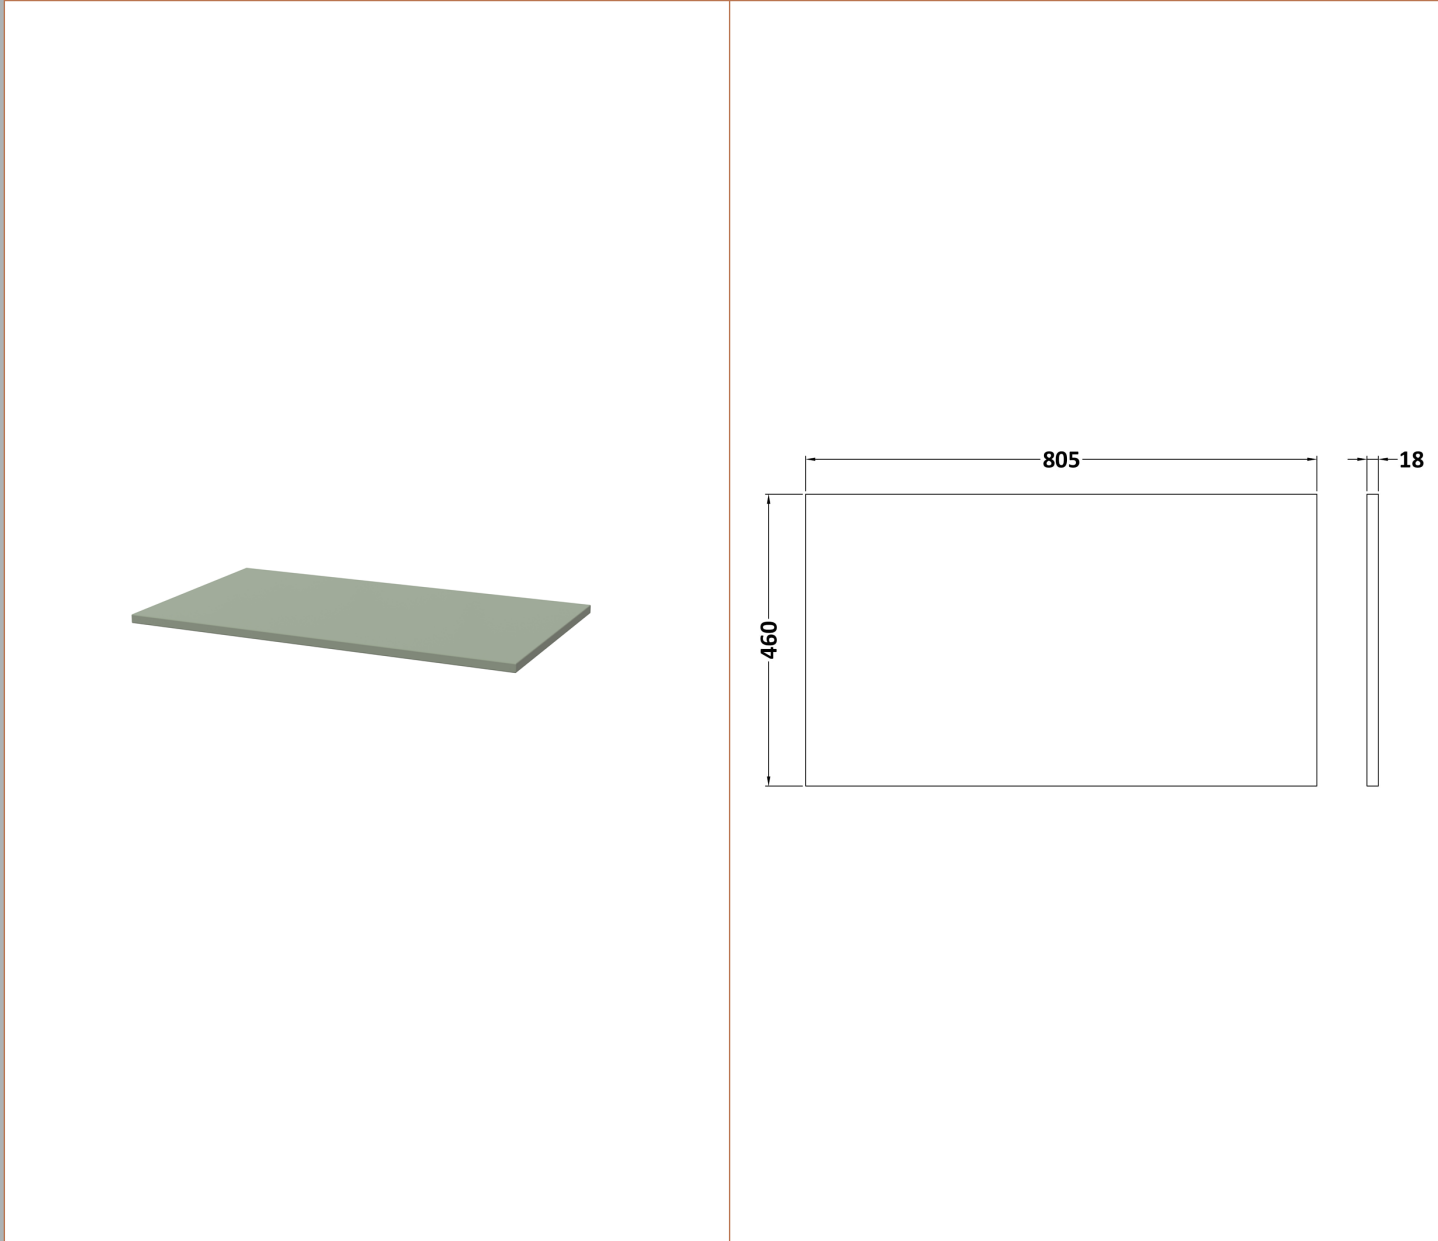

Sales Code: LIL3135W

Description: 800 Fs 2-Drawer Unit & Worktop

Packaging Details

Barcode: 5056817716899

Sales Code: MWD3180

Description: 800 Worktop (805X460x18mm)

Product Dimensions

Height (mm):	18
Width (mm):	805
Depth (mm):	460
Nett Weight (kg):	3.5

Packaging Dimensions

Height (mm):	25
Width (mm):	825
Depth (mm):	410
Gross Weight (kg):	3.5

Packaging Data

Box Colour:	Brown Cardboard Box - Printed
Box Qty:	
Label Size:	x
Label Colour:	Not Applicable
Label Qty:	0

Outer Box Dimensions (If Applicable)

Height (mm):	
Width (mm):	
Depth (mm):	
Gross Weight (kg):	
Barcode:	5056678423653

Product Details

Country of Origin:	United Kingdom
Fitting Instruction:	No
CE & UKCA:	
FSC Certified Materials:	
Colour:	Reed Green
Construction Method:	Not Applicable
Construction Type:	Not Applicable
Cabinet Finish:	Not Applicable
Fascia Finish:	MFC Smooth Matt
Cabinet Thickness (mm):	
Fascia Thickness (mm):	18
Drawer Included:	Not Applicable
Drawer Type:	Not Applicable
No of Shelves:	Not Applicable
Hinge Type:	Not Applicable
Hinge Included:	Not Applicable
Adjustable Legs:	Not Applicable
Fixings Included:	Yes
Handle Style:	Not Applicable
Waste Shroud:	Not Applicable
Handle Included:	Not Applicable
Handle Type:	Not Applicable

Sales Code: NFF3135

Description: 800 Fs 2-Drawer Unit (455 Deep)

Product Dimensions

Height (mm):	800
Width (mm):	800
Depth (mm):	455
Nett Weight (kg):	51.5

Packaging Dimensions

Height (mm):	840
Width (mm):	832
Depth (mm):	480
Gross Weight (kg):	52