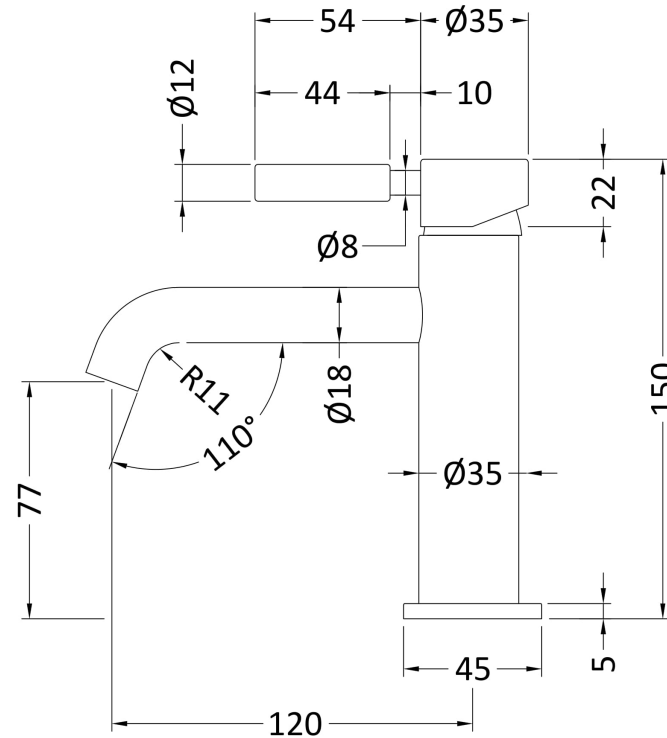

### Product Dimensions

Height (mm):	150
Width (mm):	45
Depth (mm):	145
Length (mm):	
Nett Weight (kg):	2.5

### Packaging Dimensions

Height (mm):	130
Width (mm):	185
Depth (mm):	275
Gross Weight (kg):	2.5

### Outer Box Dimensions (If Applicable)

Height (mm):	
Width (mm):	
Depth (mm):	
Length (mm):	
Gross Weight (kg):	
Barcode:	5055146167877

### Product Details

Country of Origin:	United Kingdom
Fitting Instruction:	No
Product Material:	
Control Type:	
Waste Included:	Waste Included
Waste Type:	
WRAS Approval:	Approval No:
Valve/Cartridge Type:	
Colour/Finish:	Chrome
Mount Type:	
Operating Pressure (bar):	
Flow Rates: (Litres Per Min)	0.1 bar: 0.5 bar: 5,1L 1 bar: 7 2 bar: 9,8 3 bar: 12
Pipe Size:	
Pipe Centres:	