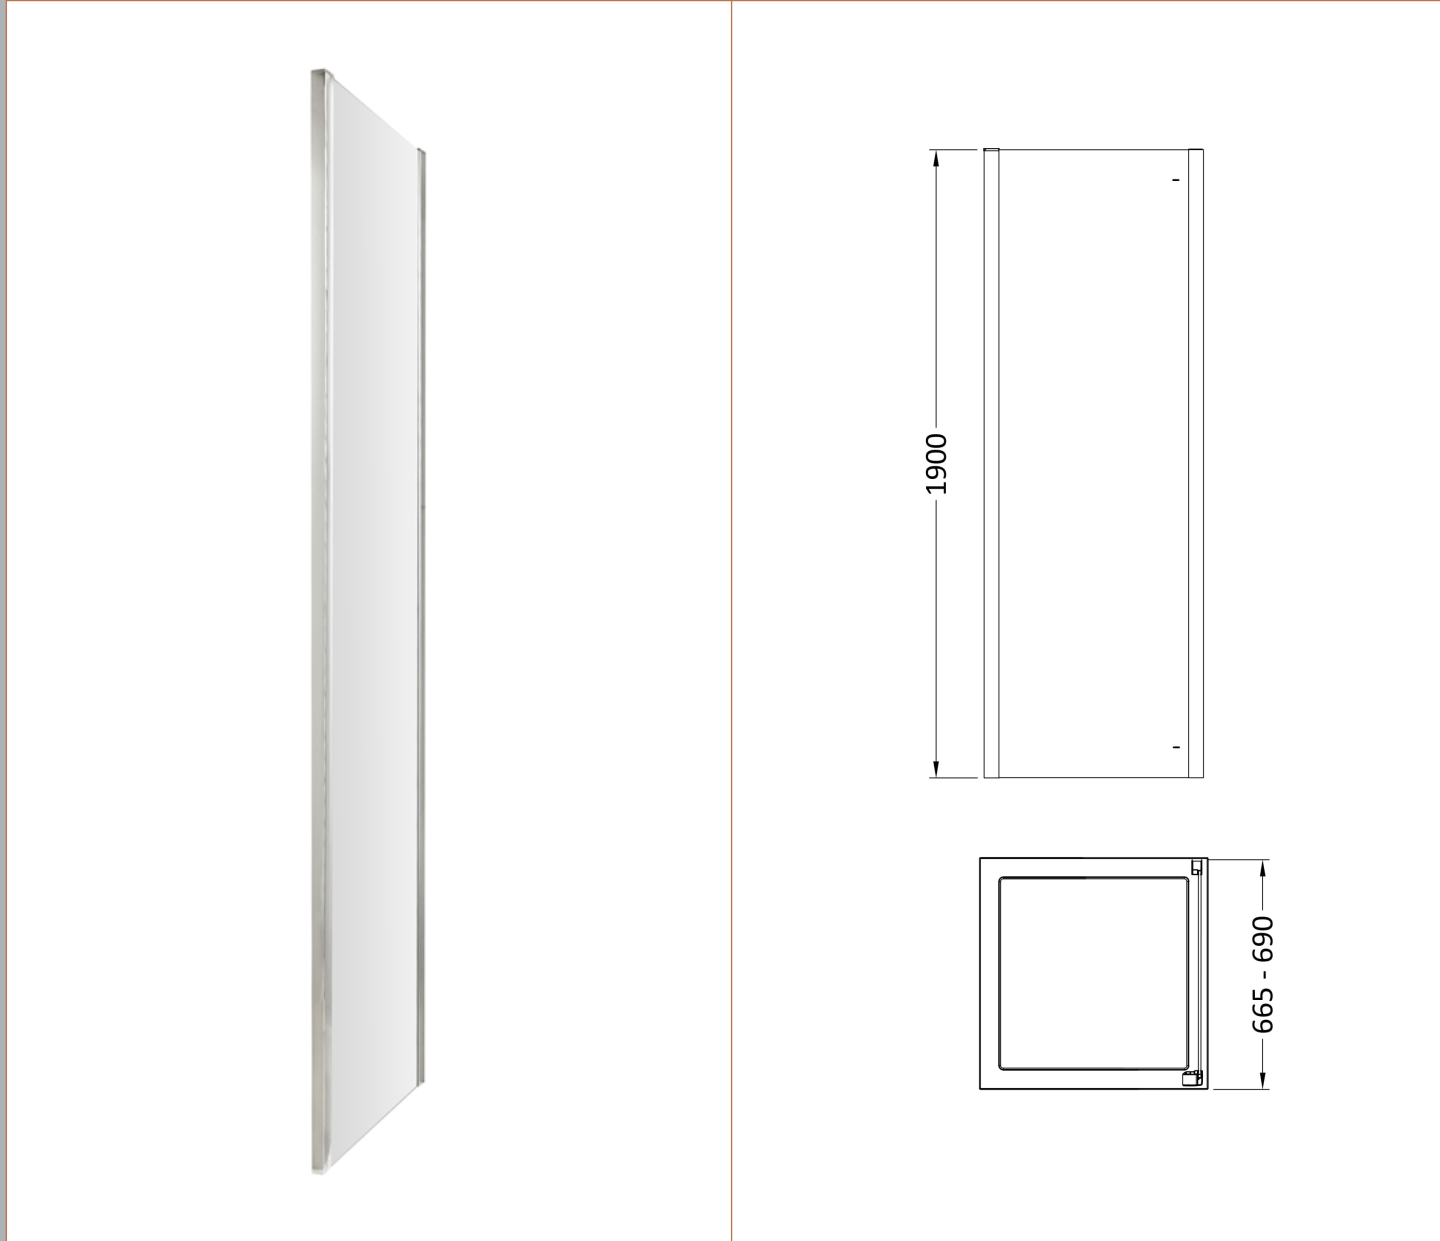

Sales Code: M70EP-E8

Description: 700 Side Panel 8mm

Product Dimensions

Height (mm):	1900
Width (mm):	690
Depth (mm):	31
Nett Weight (kg):	28.1

Packaging Dimensions

Height (mm):	80
Width (mm):	700
Length (mm):	1900
Gross Weight (kg):	28.1

Packaging Data

Box Colour:	Brown Cardboard Box - Printed
Box Qty:	1
Label Size:	100 x 50
Label Colour:	Not Applicable
Label Qty:	0

Outer Box Dimensions (If Applicable)

Height (mm):	
Width (mm):	
Depth (mm):	
Length (mm):	
Gross Weight (kg):	
Barcode:	5055369080649

Product Details

Country of Origin:	China
Fitting Instruction:	No
CE & UKCA:	Yes
Profile Material:	Aluminium
Profile Finish:	Chrome
Adjustments (mm):	665mm -690mm
Entry Width (mm):	N/A
Swing In Dim (mm):	N/A
Swing Out Dim (mm):	N/A
Radius (mm):	Not Applicable
Glass Thickness (mm):	8
Easy Fit:	No
Easy Clean:	Yes
Handle Style:	Not Applicable
Handle Material:	Not Applicable
Enclosure Design:	Semi-Frameless
Wheel Type:	Not Applicable
Support Bar Included:	Support Bar Not Included
Extras:	Screw Cover Strip