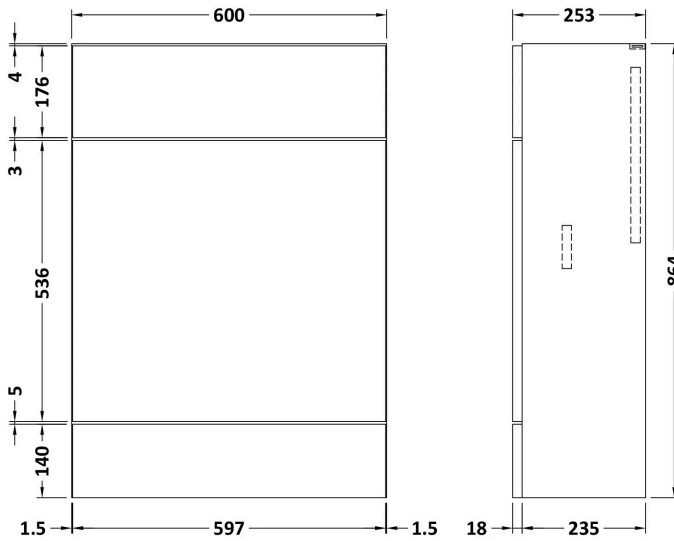

Sales Code: OFF3208

Barcode: 5056817733759

Brand: Hudson Reed

Description: Fusion 600mm Vanity Unit full-depth

Product Dimensions

Product	864 x 600 x 355mm (H x W x D)
Packaged	375 x 625 x 900mm (H x W x D)
Nett Weight	20.5 kg
Packaged Weight	21 kg

Sales Code: OFF3247

Barcode: 5056817733698

Brand: Hudson Reed

Description: Fusion 600mm W.C. Unit Compact

Product Dimensions

Product	864 x 600 x 255mm (H x W x D)
Packaged	290 x 625 x 900mm (H x W x D)
Nett Weight	14 kg
Packaged Weight	14.5 kg

Sales Code: PMB414L

Barcode: 5055275812471

Brand: Hudson Reed

Description: Fusion Left Hand Square L-Shaped 1 Tap Hole Polymarble Basin 1200mm

Product Dimensions

Product	135 x 1203 x 355mm (H x W x D)
Packaged	190 x 420 x 1260mm (H x W x D)
Nett Weight	17 kg
Packaged Weight	17 kg

Product Details

Country of Origin	China
Product Material	Polymarble
Colour/Finish	White
Style	Contemporary
Inner Bowl Height	103 mm
No. Of Tapholes	1
Number Of Bowls	1
Overflow Included	Yes
Tap Included	No
Waste Included	No