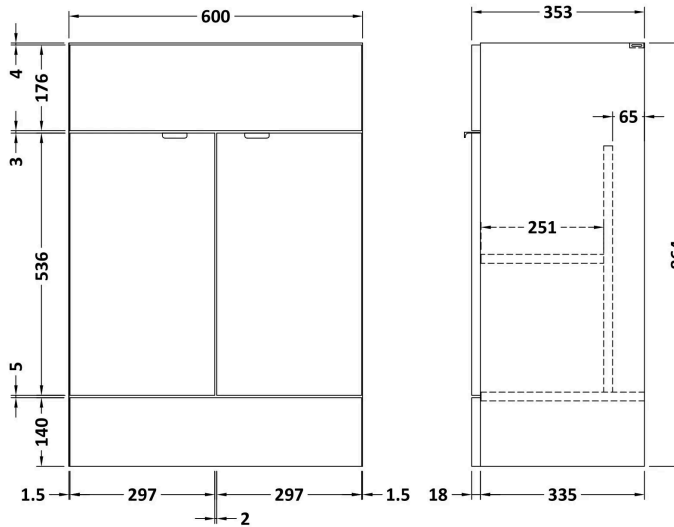

Product Details

Country of Origin	United Kingdom
Product Material	Mfc Smooth Matt
Colour/Finish	Pebble Grey
Mount Type	Floor
Style	Contemporary
Handle Type	Finger Pull
Construction Method	Cam & Wood Dowel
Construction Type	Rigid
Fsc Certified	Yes
Handles Included	Yes
Inner Bowl Height	103 mm
Leg Set Included	No
Legs Included	No
Material Thickness	18 mm
No. Doors	2
No. Of Tapholes	1
No. Shelves	1
Number Of Bowls	1
Number Of Shelves	1
Overflow Included	Yes
Tap Included	No
Waste Included	No
Waste Shroud	No

Sales Code: OFF3208

Barcode: 5056817733759

Brand: Hudson Reed

Description: Fusion 600mm Vanity Unit full-depth

Product Dimensions

Product	864 x 600 x 355mm (H x W x D)
Packaged	375 x 625 x 900mm (H x W x D)
Nett Weight	20.5 kg
Packaged Weight	21 kg

Sales Code: PMB414L

Barcode: 5055275812471

Brand: Hudson Reed

Description: Fusion Left Hand Square L-Shaped 1 Tap Hole Polymarble Basin 1200mm

Product Dimensions

Product	135 x 1203 x 355mm (H x W x D)
Packaged	190 x 420 x 1260mm (H x W x D)
Nett Weight	17 kg
Packaged Weight	17 kg

Product Details

Country of Origin	China
Product Material	Polymarble
Colour/Finish	White
Style	Contemporary
Inner Bowl Height	103 mm
No. Of Tapholes	1
Number Of Bowls	1
Overflow Included	Yes
Tap Included	No
Waste Included	No