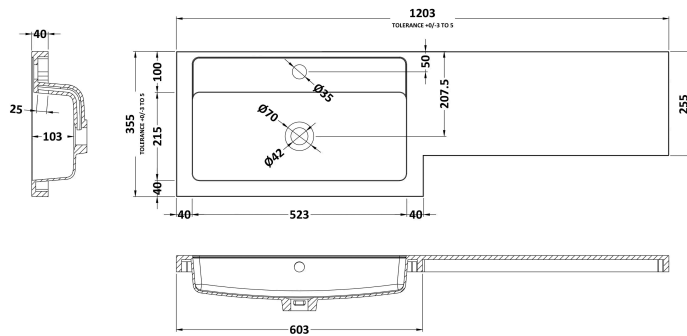

Sales Code: OFF3208

Barcode: 5056817733759

Brand: Hudson Reed

Description: Fusion 600mm Vanity Unit full-depth

Product Dimensions

Product	864 x 600 x 355mm (H x W x D)
Packaged	375 x 625 x 900mm (H x W x D)
Nett Weight	20.5 kg
Packaged Weight	21 kg

Sales Code: OFF3247

Barcode: 5056817733698

Brand: Hudson Reed

Description: Fusion 600mm W.C. Unit Compact

Product Dimensions

Product	864 x 600 x 255mm (H x W x D)
Packaged	290 x 625 x 900mm (H x W x D)
Nett Weight	14 kg
Packaged Weight	14.5 kg

Sales Code: PMB414L

Barcode: 5055275812471

Brand: Hudson Reed

Description: Fusion Left Hand Square L-Shaped 1 Tap Hole Polymarble Basin 1200mm

Product Dimensions

Product	135 x 1203 x 355mm (H x W x D)
Packaged	190 x 420 x 1260mm (H x W x D)
Nett Weight	17 kg
Packaged Weight	17 kg

Product Details

Country of Origin	China
Product Material	Polymarble
Colour/Finish	White
Style	Contemporary
Inner Bowl Height	103 mm
No. Of Tapholes	1
Number Of Bowls	1
Overflow Included	Yes
Tap Included	No
Waste Included	No