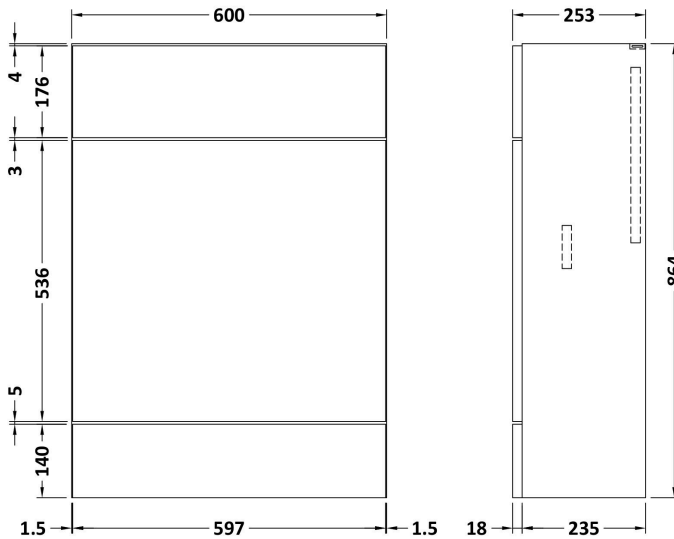

Sales Code:
CBI3210

Barcode: 5056817744212

Brand: Hudson
Reed

Description: Hudson Reed Fusion 1200mm Right Hand Pebble Grey Combination Basin Unit With Handles

Product Dimensions

Product	904 x 1203 x 355mm (H x W x D)
Nett Weight	0.1 kg
Packaged Weight	0.1 kg

Packaging Details

Box Qty	0
---------	---

Product Details

Country of Origin	United Kingdom
Product Material	MFC Smooth Matt
Colour/Finish	Pebble Grey
Mount Type	Floor
Style	Contemporary
Handle Type	Finger Pull
Construction Method	Cam & Wood Dowel
Construction Type	Rigid
Fsc Certified	Yes
Handles Included	Yes
Inner Bowl Height	103 mm
Leg Set Included	No
Legs Included	No
Material Thickness	18 mm
No. Doors	2
No. Of Tapholes	1
No. Shelves	1
Number Of Bowls	1
Number Of Shelves	1
Overflow Included	Yes
Tap Included	No
Waste Included	No
Waste Shroud	No

Sales Code: OFF3208

Barcode: 5056817733759

Brand: Hudson Reed

Description: Fusion 600mm Vanity Unit full-depth

Product Dimensions

Product	864 x 600 x 355mm (H x W x D)
Packaged	375 x 625 x 900mm (H x W x D)
Nett Weight	20.5 kg
Packaged Weight	21 kg

Sales Code: OFF3247

Barcode: 5056817733698

Brand: Hudson Reed

Description: Fusion 600mm W.C. Unit Compact

Product Dimensions

Product	864 x 600 x 255mm (H x W x D)
Packaged	290 x 625 x 900mm (H x W x D)
Nett Weight	14 kg
Packaged Weight	14.5 kg