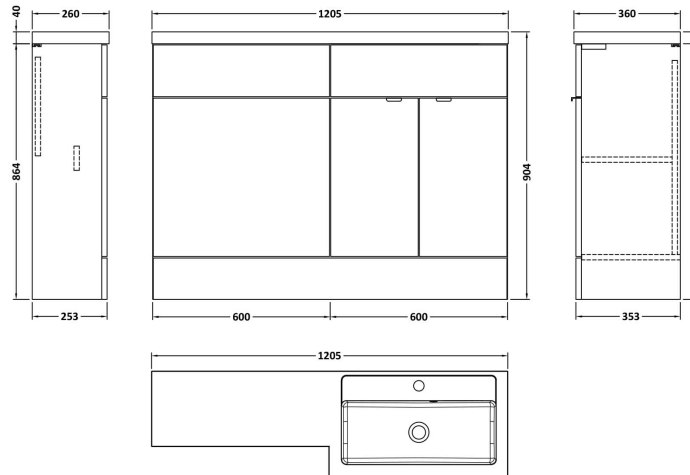

Sales Code:
CBI3210

Barcode: 5056817744212

Brand: Hudson
Reed

Description: Hudson Reed Fusion 1200mm Right Hand Pebble Grey Combination Basin Unit With Handles

Product Dimensions

Product	904 x 1203 x 355mm (H x W x D)
Nett Weight	0.1 kg
Packaged Weight	0.1 kg

Packaging Details

Box Qty	0
---------	---

Product Details

Country of Origin	United Kingdom
Product Material	MFC Smooth Matt
Colour/Finish	Pebble Grey
Mount Type	Floor
Style	Contemporary
Handle Type	Finger Pull
Construction Method	Cam & Wood Dowel
Construction Type	Rigid
Fsc Certified	Yes
Handles Included	Yes
Inner Bowl Height	103 mm
Leg Set Included	No
Legs Included	No
Material Thickness	18 mm
No. Doors	2
No. Of Tapholes	1
No. Shelves	1
Number Of Bowls	1
Number Of Shelves	1
Overflow Included	Yes
Tap Included	No
Waste Included	No
Waste Shroud	No

Sales Code: OFF3208

Barcode: 5056817733759

Brand: Hudson Reed

Description: Fusion 600mm Vanity Unit full-depth

Product Dimensions

Product	864 x 600 x 355mm (H x W x D)
Packaged	375 x 625 x 900mm (H x W x D)
Nett Weight	20.5 kg
Packaged Weight	21 kg

Sales Code: OFF3247

Barcode: 5056817733698

Brand: Hudson Reed

Description: Fusion 600mm W.C. Unit Compact

Product Dimensions

Product	864 x 600 x 255mm (H x W x D)
Packaged	290 x 625 x 900mm (H x W x D)
Nett Weight	14 kg
Packaged Weight	14.5 kg