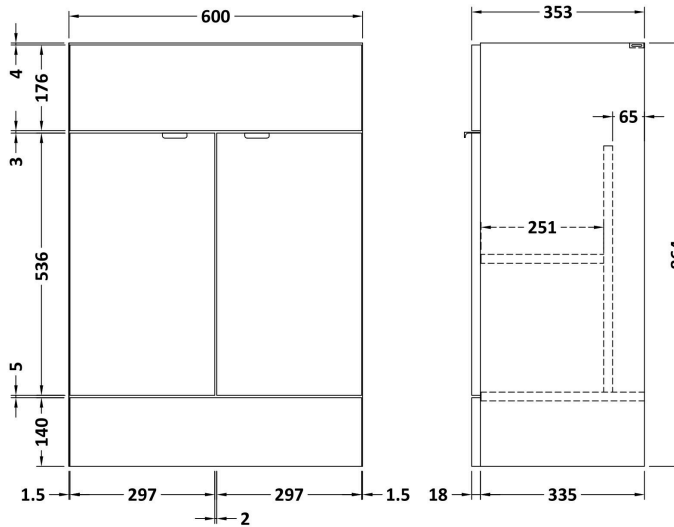

Sales Code:
CBI3210

Barcode: 5056817744212

Brand: Hudson
Reed

Description: Hudson Reed Fusion 1200mm Right Hand Pebble Grey Combination Basin Unit With Handles

Product Dimensions

Product	904 x 1203 x 355mm (H x W x D)
Nett Weight	0.1 kg
Packaged Weight	0.1 kg

Packaging Details

Box Qty	0
---------	---

Product Details

Country of Origin	United Kingdom
Product Material	MFC Smooth Matt
Colour/Finish	Pebble Grey
Mount Type	Floor
Style	Contemporary
Handle Type	Finger Pull
Construction Method	Cam & Wood Dowel
Construction Type	Rigid
Fsc Certified	Yes
Handles Included	Yes
Inner Bowl Height	103 mm
Leg Set Included	No
Legs Included	No
Material Thickness	18 mm
No. Doors	2
No. Of Tapholes	1
No. Shelves	1
Number Of Bowls	1
Number Of Shelves	1
Overflow Included	Yes
Tap Included	No
Waste Included	No
Waste Shroud	No

Sales Code: OFF3208

Barcode: 5056817733759

Brand: Hudson Reed

Description: Fusion 600mm Vanity Unit full-depth

Product Dimensions

Product	864 x 600 x 355mm (H x W x D)
Packaged	375 x 625 x 900mm (H x W x D)
Nett Weight	20.5 kg
Packaged Weight	21 kg

Sales Code: OFF3247

Barcode: 5056817733698

Brand: Hudson Reed

Description: Fusion 600mm W.C. Unit Compact

Product Dimensions

Product	864 x 600 x 255mm (H x W x D)
Packaged	290 x 625 x 900mm (H x W x D)
Nett Weight	14 kg
Packaged Weight	14.5 kg