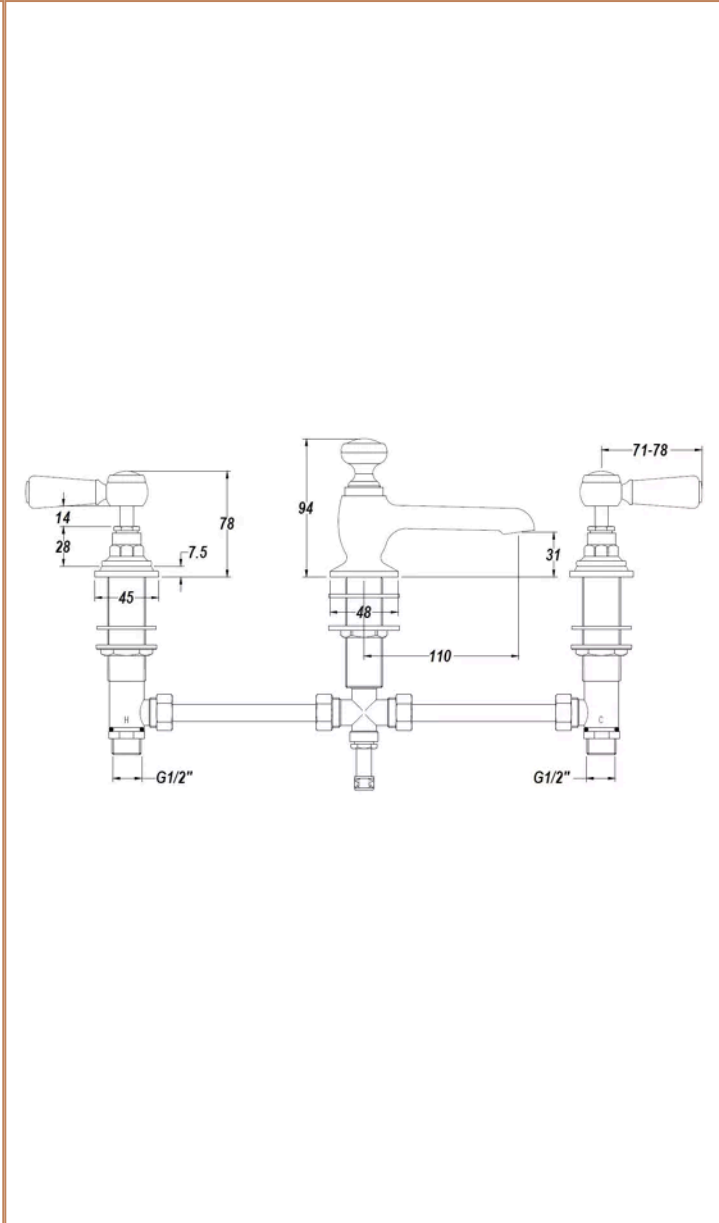

Sales Code: BC807HL

Barcode: 5056883702994

Brand: Hudson Reed

Description: Hudson Reed Topaz Brushed Brass Basin Mixer With Lever Handle With Waste

Product Dimensions

Product	94 x 246 x 140mm (H x W x D)
Packaged	75 x 150 x 430mm (H x W x D)
Outer Box	495 x 555 x 290mm (H x W x D)
Nett Weight	3 kg
Packaged Weight	3 kg

Packaging Details

Label Size (mm)	50 x 100
Label Colour	White
Label Qty	1.0000

Product Details

Country of Origin	China
Product Material	Brass
Control Type	Manual
Waste Type	Pop-Up
WRAS Approved	No
Valve/Cartridge Type	1/4 Turn Ceramic Disc
Colour/Finish	Brushed Brass
Mount Type	Deck
Style	Traditional
Handle Type	Lever
TMV2 Approved	No
TMV3 Approved	No
Min Operating Pressure	0.1 Bar
Minimum Operation Pressure	0 Bar
Tap Spout Height	31 mm
Tap Spout Projection	110 mm
Valve / Cartridge Type	1/4 Turn Ceramic Disc
Waste Included	Yes