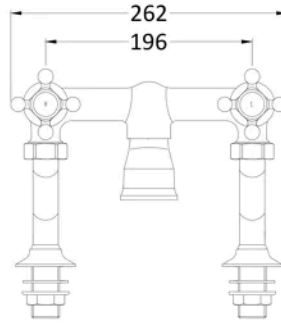

**Sales Code:** BC703HX

**Barcode:** 5056462625447

**Brand:** Hudson Reed

**Description:** Hudson Reed Topaz Brushed Pewter Bath Filler With Crosshead Handle

### Product Dimensions

Product	187 x 262 x 217mm (H x W x D)
Packaged	125 x 250 x 200mm (H x W x D)
Outer Box	200 x 250 x 125mm (H x W x D)
Nett Weight	2 kg
Packaged Weight	2.3 kg

### Packaging Details

Label Size (mm)	50 x 100
Label Colour	White
Label Qty	1.0000

### Product Details

Country of Origin	China
Product Material	Brass
Control Type	Manual
WRAS Approved	No
Valve/Cartridge Type	1/4 Turn Ceramic Disc
Colour/Finish	Brushed Pewter
Mount Type	Deck
Style	Traditional
Handle Type	Crosshead
TMV2 Approved	No
TMV3 Approved	No
Pipe Size	22 mm (3/4" BSP)
Pipe Centres	90-300
Handset Included	Yes
Min Operating Pressure	0.2 Bar
Minimum Operation Pressure	0 Bar
Tap Spout Height	63 mm
Tap Spout Projection	121 mm
Valve / Cartridge Type	1/4 Turn Ceramic Disc
Waste Included	No