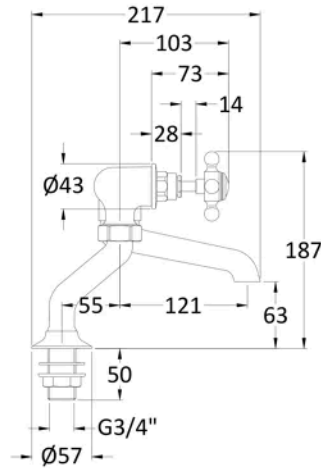

**Sales Code:** BC703HX

**Barcode:** 5056462625447

**Brand:** Hudson Reed

**Description:** Hudson Reed Topaz Brushed Pewter Bath Filler With Crosshead Handle

### Product Dimensions

Product	187 x 262 x 217mm (H x W x D)
Packaged	125 x 250 x 200mm (H x W x D)
Outer Box	200 x 250 x 125mm (H x W x D)
Nett Weight	2 kg
Packaged Weight	2.3 kg

### Packaging Details

Label Size (mm)	50 x 100
Label Colour	White
Label Qty	1.0000

### Product Details

Country of Origin	China
Product Material	Brass
Control Type	Manual
WRAS Approved	No
Valve/Cartridge Type	1/4 Turn Ceramic Disc
Colour/Finish	Brushed Pewter
Mount Type	Deck
Style	Traditional
Handle Type	Crosshead
TMV2 Approved	No
TMV3 Approved	No
Pipe Size	22 mm (3/4" BSP)
Pipe Centres	90-300
Handset Included	Yes
Min Operating Pressure	0.2 Bar
Minimum Operation Pressure	0 Bar
Tap Spout Height	63 mm
Tap Spout Projection	121 mm
Valve / Cartridge Type	1/4 Turn Ceramic Disc
Waste Included	No