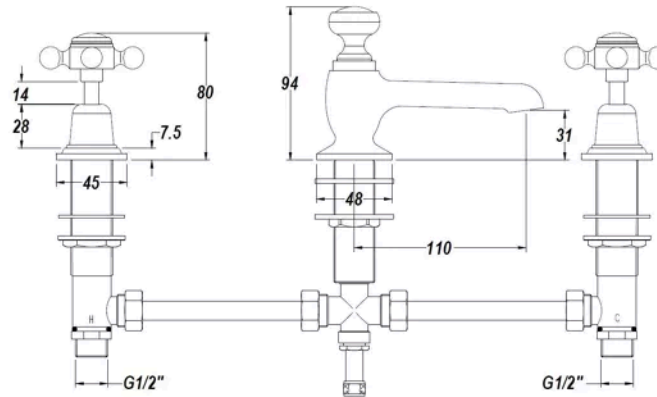

Sales Code:
BC807DX

Barcode: 5056883702888

Brand: Hudson
Reed

Description: Hudson Reed Topaz Brushed Brass Basin Mixer With Crosshead Handle With Waste

Product Dimensions

Product	94 x 246 x 140mm (H x W x D)
Packaged	75 x 150 x 430mm (H x W x D)
Outer Box	370 x 350 x 405mm (H x W x D)
Nett Weight	2.95 kg
Packaged Weight	2.95 kg

Packaging Details

Label Size (mm)	50 x 100
Label Colour	White
Label Qty	1.0000

Product Details

Country of Origin	United Kingdom
Product Material	Brass
Control Type	Manual
Waste Type	Pop-Up
WRAS Approved	No
Valve/Cartridge Type	1/4 Turn Ceramic Disc
Colour/Finish	Brushed Brass
Mount Type	Deck
Style	Traditional
Handle Type	Crosshead
TMV2 Approved	No
TMV3 Approved	No
Min Operating Pressure	0.1 Bar
Minimum Operation Pressure	0 Bar
Tap Spout Height	31 mm
Tap Spout Projection	110 mm
Valve / Cartridge Type	1/4 Turn Ceramic Disc
Waste Included	Yes