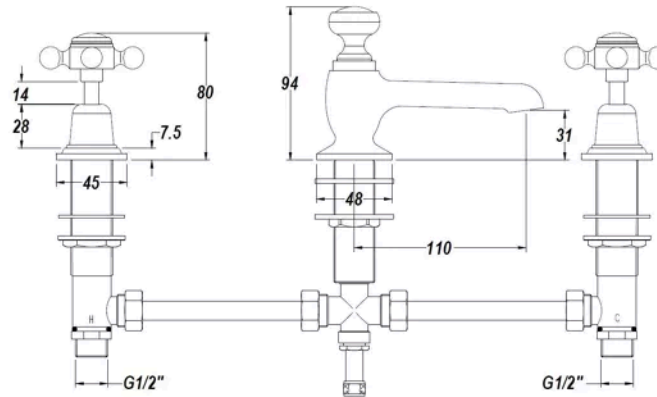

**Sales Code:**  
BC707DX

**Barcode:** 5056883703274

**Brand:** Hudson  
Reed

**Description:** Hudson Reed Topaz Brushed Pewter Basin Mixer With Crosshead Handle With Waste

### Product Dimensions

Product	94 x 246 x 140mm (H x W x D)
Packaged	75 x 150 x 430mm (H x W x D)
Outer Box	370 x 350 x 405mm (H x W x D)
Nett Weight	2.95 kg
Packaged Weight	2.95 kg

### Packaging Details

Label Size (mm)	50 x 100
Label Colour	White
Label Qty	1.0000

### Product Details

Country of Origin	United Kingdom
Product Material	Brass
Control Type	Manual
Waste Type	Pop-Up
WRAS Approved	No
Valve/Cartridge Type	1/4 Turn Ceramic Disc
Colour/Finish	Brushed Pewter
Mount Type	Deck
Style	Traditional
Handle Type	Crosshead
TMV2 Approved	No
TMV3 Approved	No
Min Operating Pressure	0.1 Bar
Minimum Operation Pressure	0 Bar
Tap Spout Height	31 mm
Tap Spout Projection	110 mm
Valve / Cartridge Type	1/4 Turn Ceramic Disc
Waste Included	Yes