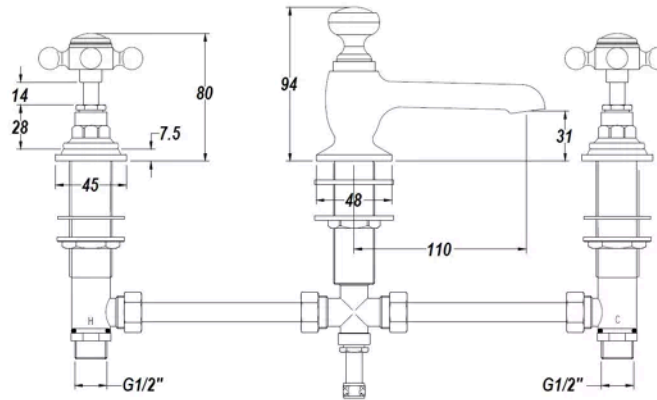

**Sales Code:**  
BC707HX

**Barcode:** 5056462625423

**Brand:** Hudson  
Reed

**Description:** Hudson Reed Topaz Brushed Pewter Basin Mixer With Crosshead Handle With Waste

### Product Dimensions

Product	94 x 246 x 140mm (H x W x D)
Packaged	75 x 150 x 430mm (H x W x D)
Outer Box	370 x 350 x 405mm (H x W x D)
Nett Weight	2.8 kg
Packaged Weight	3 kg

### Packaging Details

Label Size (mm)	50 x 100
Label Colour	White
Label Qty	1.0000

### Product Details

Country of Origin	United Kingdom
Product Material	Brass
Control Type	Manual
Waste Type	Pop-Up
WRAS Approved	No
Valve/Cartridge Type	1/4 Turn Ceramic Disc
Colour/Finish	Brushed Pewter
Mount Type	Deck
Style	Traditional
Handle Type	Crosshead
TMV2 Approved	No
TMV3 Approved	No
Min Operating Pressure	0.1 Bar
Minimum Operation Pressure	0 Bar
Tap Spout Height	31 mm
Tap Spout Projection	110 mm
Valve / Cartridge Type	1/4 Turn Ceramic Disc
Waste Included	Yes