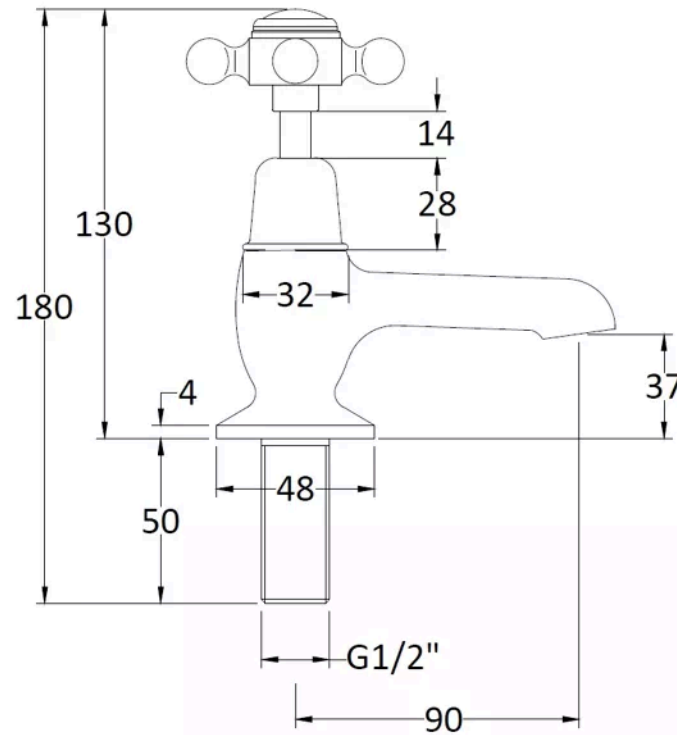

**Sales Code:** BC801DX

**Barcode:** 5056883702864

**Brand:** Hudson Reed

**Description:** Hudson Reed Topaz Brushed Brass Basin Mixer With Crosshead Handle

**Product Dimensions**

Product	141 x 66 x 119mm (H x W x D)
Packaged	55 x 160 x 260mm (H x W x D)
Outer Box	300 x 270 x 500mm (H x W x D)
Nett Weight	1.43 kg
Packaged Weight	1.43 kg

**Packaging Details**

Label Size (mm)	50 x 100
Label Colour	White
Label Qty	1.0000

**Product Details**

Country of Origin	United Kingdom
Product Material	Brass
Control Type	Manual
WRAS Approved	No
Valve/Cartridge Type	1/4 Turn Ceramic Disc
Colour/Finish	Brushed Brass
Mount Type	Deck
Style	Traditional
Handle Type	Crosshead
TMV2 Approved	No
TMV3 Approved	No
Min Operating Pressure	0.1 Bar
Minimum Operation Pressure	0 Bar
Tap Spout Height	37 mm
Tap Spout Projection	90 mm
Valve / Cartridge Type	1/4 Turn Ceramic Disc
Waste Included	No