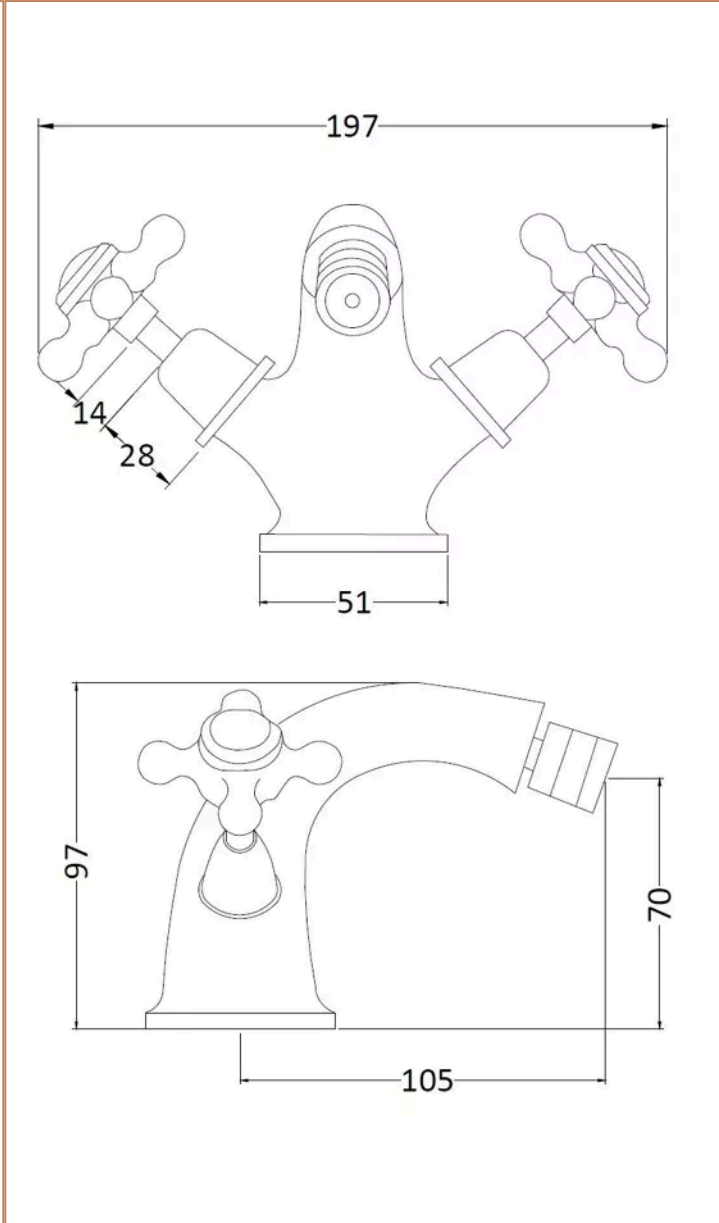

Sales Code: BC806DX

Barcode: 5056883702963

Brand: Hudson Reed

Description: Hudson Reed Topaz Brushed Brass Bidet Mixer With Crosshead Handle

Product Dimensions

Product	97 x 197 x 130mm (H x W x D)
Packaged	120 x 195 x 190mm (H x W x D)
Outer Box	395 x 550 x 320mm (H x W x D)
Nett Weight	2.2 kg
Packaged Weight	2.4 kg

Packaging Details

Label Size (mm)	50 x 100
Label Colour	White
Label Qty	1.0000

Product Details

Country of Origin	China
Product Material	Brass
Control Type	Manual
Waste Type	Pop-Up
WRAS Approved	No
Valve/Cartridge Type	1/4 Turn Ceramic Disc
Colour/Finish	Brushed Brass
Mount Type	Deck
Style	Traditional
Handle Type	Crosshead
TMV2 Approved	No
TMV3 Approved	No
Min Operating Pressure	0.1 Bar
Minimum Operation Pressure	0 Bar
Tap Spout Height	70 mm
Tap Spout Projection	105 mm
Tap Tails Included	Yes
Valve / Cartridge Type	1/4 Turn Ceramic Disc
Waste Included	No