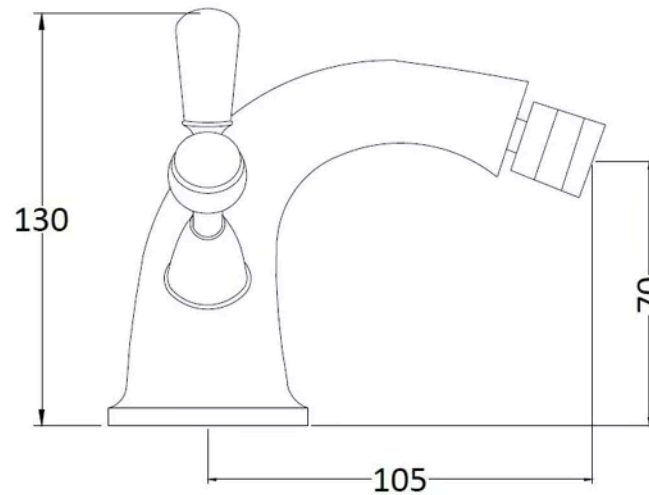

Sales Code: BC806DL

Barcode: 5056883703182

Brand: Hudson Reed

Description: Hudson Reed Topaz Brushed Brass Bidet Mixer With Lever Handle

Product Dimensions

Product	130 x 173 x 130mm (H x W x D)
Packaged	120 x 195 x 190mm (H x W x D)
Outer Box	395 x 550 x 320mm (H x W x D)
Nett Weight	2.2 kg
Packaged Weight	2.4 kg

Packaging Details

Label Size (mm)	50 x 100
Label Colour	White
Label Qty	1.0000

Product Details

Country of Origin	China
Product Material	Brass
Control Type	Manual
Waste Type	Pop-Up
WRAS Approved	No
Valve/Cartridge Type	1/4 Turn Ceramic Disc
Colour/Finish	Brushed Brass
Mount Type	Deck
Style	Traditional
Handle Type	Lever
TMV2 Approved	No
TMV3 Approved	No
Min Operating Pressure	0.1 Bar
Minimum Operation Pressure	0 Bar
Tap Spout Height	70 mm
Tap Spout Projection	105 mm
Tap Tails Included	Yes
Valve / Cartridge Type	1/4 Turn Ceramic Disc
Waste Included	No