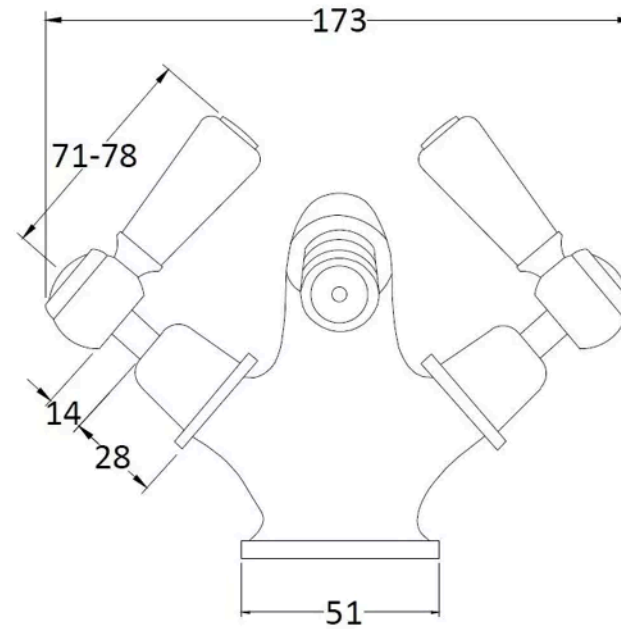

Sales Code: BC806DL

Barcode: 5056883703182

Brand: Hudson Reed

Description: Hudson Reed Topaz Brushed Brass Bidet Mixer With Lever Handle

Product Dimensions

Product	130 x 173 x 130mm (H x W x D)
Packaged	120 x 195 x 190mm (H x W x D)
Outer Box	395 x 550 x 320mm (H x W x D)
Nett Weight	2.2 kg
Packaged Weight	2.4 kg

Packaging Details

Label Size (mm)	50 x 100
Label Colour	White
Label Qty	1.0000

Product Details

Country of Origin	China
Product Material	Brass
Control Type	Manual
Waste Type	Pop-Up
WRAS Approved	No
Valve/Cartridge Type	1/4 Turn Ceramic Disc
Colour/Finish	Brushed Brass
Mount Type	Deck
Style	Traditional
Handle Type	Lever
TMV2 Approved	No
TMV3 Approved	No
Min Operating Pressure	0.1 Bar
Minimum Operation Pressure	0 Bar
Tap Spout Height	70 mm
Tap Spout Projection	105 mm
Tap Tails Included	Yes
Valve / Cartridge Type	1/4 Turn Ceramic Disc
Waste Included	No