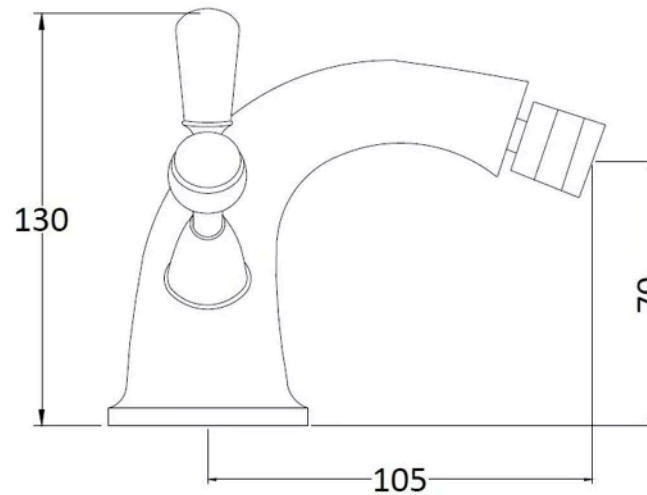

**Sales Code:** BC706DL

**Barcode:** 5056883703571

**Brand:** Hudson Reed

**Description:** Hudson Reed Topaz Brushed Pewter Bidet Mixer With Lever Handle

**Product Dimensions**

Product	130 x 173 x 130mm (H x W x D)
Packaged	120 x 195 x 190mm (H x W x D)
Outer Box	395 x 550 x 320mm (H x W x D)
Nett Weight	2.2 kg
Packaged Weight	2.4 kg

**Packaging Details**

Label Size (mm)	50 x 100
Label Colour	White
Label Qty	1.0000

**Product Details**

Country of Origin	China
Product Material	Brass
Control Type	Manual
Waste Type	Pop-Up
WRAS Approved	No
Valve/Cartridge Type	1/4 Turn Ceramic Disc
Colour/Finish	Brushed Pewter
Mount Type	Deck
Style	Traditional
Handle Type	Lever
TMV2 Approved	No
TMV3 Approved	No
Min Operating Pressure	0.1 Bar
Minimum Operation Pressure	0 Bar
Tap Spout Height	70 mm
Tap Spout Projection	105 mm
Tap Tails Included	Yes
Valve / Cartridge Type	1/4 Turn Ceramic Disc
Waste Included	No