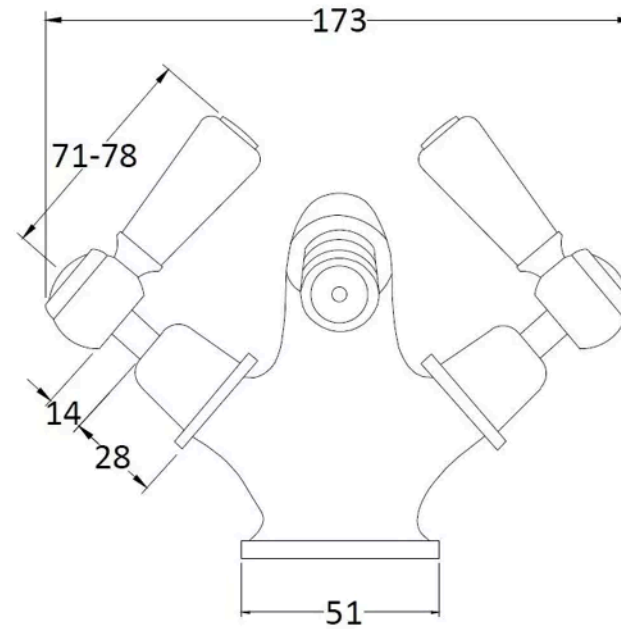

**Sales Code:** BC706DL

**Barcode:** 5056883703571

**Brand:** Hudson Reed

**Description:** Hudson Reed Topaz Brushed Pewter Bidet Mixer With Lever Handle

**Product Dimensions**

Product	130 x 173 x 130mm (H x W x D)
Packaged	120 x 195 x 190mm (H x W x D)
Outer Box	395 x 550 x 320mm (H x W x D)
Nett Weight	2.2 kg
Packaged Weight	2.4 kg

**Packaging Details**

Label Size (mm)	50 x 100
Label Colour	White
Label Qty	1.0000

**Product Details**

Country of Origin	China
Product Material	Brass
Control Type	Manual
Waste Type	Pop-Up
WRAS Approved	No
Valve/Cartridge Type	1/4 Turn Ceramic Disc
Colour/Finish	Brushed Pewter
Mount Type	Deck
Style	Traditional
Handle Type	Lever
TMV2 Approved	No
TMV3 Approved	No
Min Operating Pressure	0.1 Bar
Minimum Operation Pressure	0 Bar
Tap Spout Height	70 mm
Tap Spout Projection	105 mm
Tap Tails Included	Yes
Valve / Cartridge Type	1/4 Turn Ceramic Disc
Waste Included	No