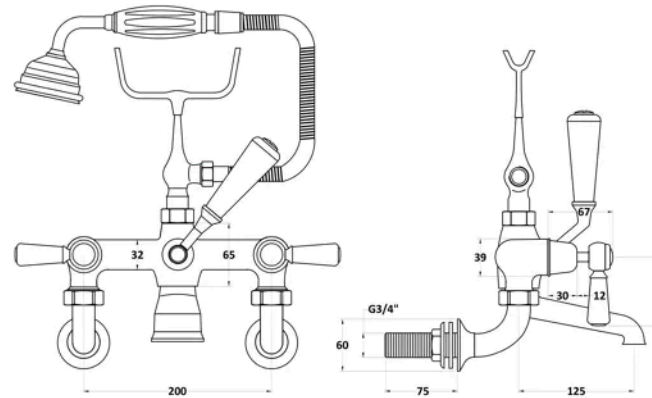

Sales Code:
BC804DLWM

Barcode: 5056883703175

Brand: Hudson
Reed

Description: Hudson Reed Topaz Brushed Brass Wall Mounted Bath Shower Mixer With Lever Handle

Product Dimensions

Product	320 x 350 x 155mm (H x W x D)
Packaged	150 x 232 x 330mm (H x W x D)
Outer Box	330 x 520 x 360mm (H x W x D)
Nett Weight	4.7 kg
Packaged Weight	4.9 kg

Packaging Details

Label Size (mm)	50 x 100
Label Colour	White
Label Qty	1.0000

Product Details

Country of Origin	China
Product Material	Brass
Control Type	Manual
WRAS Approved	No
Valve/Cartridge Type	1/4 Turn Ceramic Disc
Colour/Finish	Brushed Brass
Mount Type	Wall Hung
Style	Traditional
Handle Type	Lever
TMV2 Approved	No
TMV3 Approved	No
Pipe Size	22 mm (3/4" BSP)
Pipe Centres	196
Handset Included	Yes
Hose Included	Yes
Hose Length	1500 mm
Min Operating Pressure	0.2 Bar
Minimum Operation Pressure	0 Bar
Tap Spout Projection	121 mm
Valve / Cartridge Type	1/4 Turn Ceramic Disc
Waste Included	No