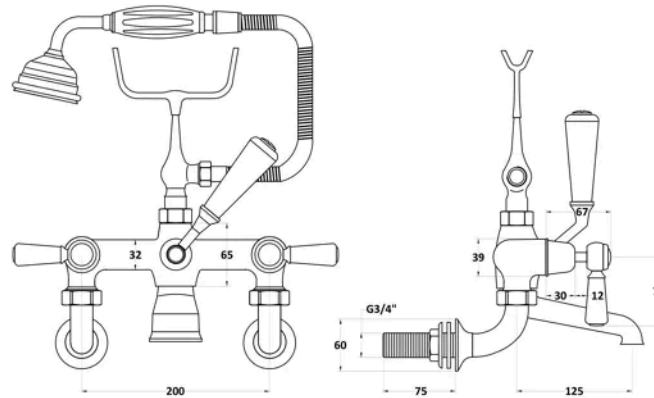

Sales Code:
BC704DLWM

Barcode: 5056883703564

Brand: Hudson
Reed

Description: Hudson Reed Topaz Brushed Pewter Wall Mounted Bath Shower Mixer With Lever Handle

Product Dimensions

Product	320 x 350 x 155mm (H x W x D)
Packaged	150 x 232 x 330mm (H x W x D)
Outer Box	330 x 520 x 360mm (H x W x D)
Nett Weight	4.7 kg
Packaged Weight	4.9 kg

Packaging Details

Label Size (mm)	50 x 100
Label Colour	White
Label Qty	1.0000

Product Details

Country of Origin	China
Product Material	Brass
Control Type	Manual
WRAS Approved	No
Valve/Cartridge Type	1/4 Turn Ceramic Disc
Colour/Finish	Brushed Pewter
Mount Type	Wall Hung
Style	Traditional
Handle Type	Lever
TMV2 Approved	No
TMV3 Approved	No
Pipe Size	22 mm (3/4" BSP)
Pipe Centres	196
Handset Included	Yes
Hose Included	Yes
Hose Length	1500 mm
Min Operating Pressure	0.2 Bar
Minimum Operation Pressure	0 Bar
Tap Spout Projection	121 mm
Valve / Cartridge Type	1/4 Turn Ceramic Disc
Waste Included	No