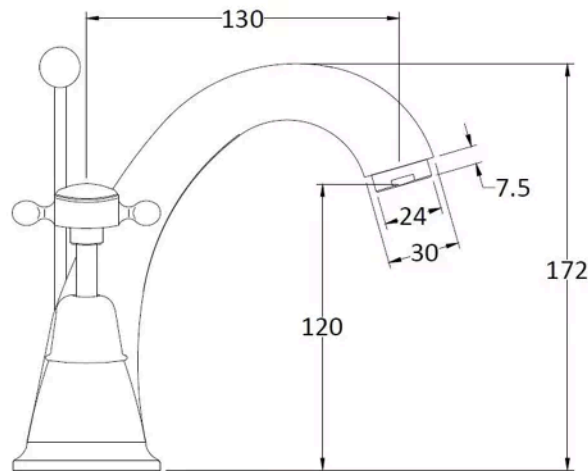

Sales Code:
BC705DX

Barcode: 5056883703267

Brand: Hudson
Reed

Description: Hudson Reed Topaz Brushed Pewter Mono Basin Mixer With Crosshead Handle With Waste

Product Dimensions

Product	176 x 214 x 185mm (H x W x D)
Packaged	125 x 220 x 390mm (H x W x D)
Outer Box	395 x 415 x 440mm (H x W x D)
Nett Weight	1.88 kg
Packaged Weight	2.43 kg

Packaging Details

Label Size (mm)	50 x 100
Label Colour	White
Label Qty	1.0000

Product Details

Country of Origin	United Kingdom
Product Material	Brass
Control Type	Manual
Waste Type	Pop-Up
WRAS Approved	No
Valve/Cartridge Type	1/4 Turn Ceramic Disc
Colour/Finish	Brushed Pewter
Mount Type	Deck
Style	Traditional
Handle Type	Crosshead
TMV2 Approved	No
TMV3 Approved	No
Min Operating Pressure	0.1 Bar
Minimum Operation Pressure	0 Bar
Tap Spout Height	120 mm
Tap Spout Projection	130 mm
Tap Tails Included	Yes
Valve / Cartridge Type	1/4 Turn Ceramic Disc
Waste Included	Yes