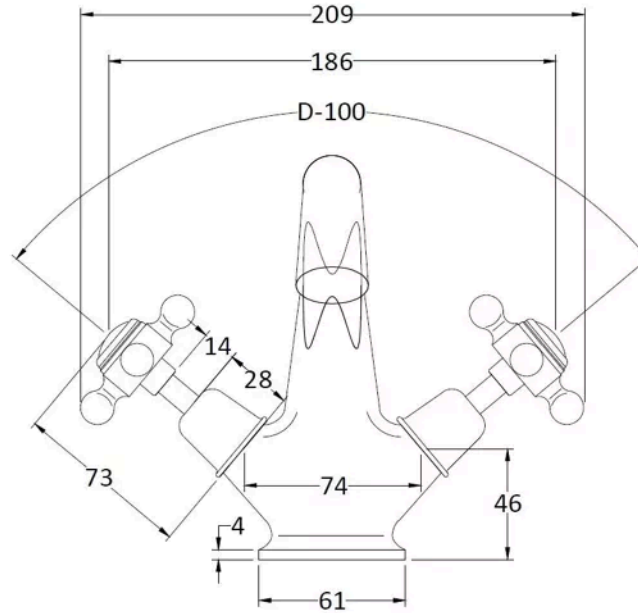

Sales Code:
BC705DX

Barcode: 5056883703267

Brand: Hudson
Reed

Description: Hudson Reed Topaz Brushed Pewter Mono Basin Mixer With Crosshead Handle With Waste

Product Dimensions

Product	176 x 214 x 185mm (H x W x D)
Packaged	125 x 220 x 390mm (H x W x D)
Outer Box	395 x 415 x 440mm (H x W x D)
Nett Weight	1.88 kg
Packaged Weight	2.43 kg

Packaging Details

Label Size (mm)	50 x 100
Label Colour	White
Label Qty	1.0000

Product Details

Country of Origin	United Kingdom
Product Material	Brass
Control Type	Manual
Waste Type	Pop-Up
WRAS Approved	No
Valve/Cartridge Type	1/4 Turn Ceramic Disc
Colour/Finish	Brushed Pewter
Mount Type	Deck
Style	Traditional
Handle Type	Crosshead
TMV2 Approved	No
TMV3 Approved	No
Min Operating Pressure	0.1 Bar
Minimum Operation Pressure	0 Bar
Tap Spout Height	120 mm
Tap Spout Projection	130 mm
Tap Tails Included	Yes
Valve / Cartridge Type	1/4 Turn Ceramic Disc
Waste Included	Yes