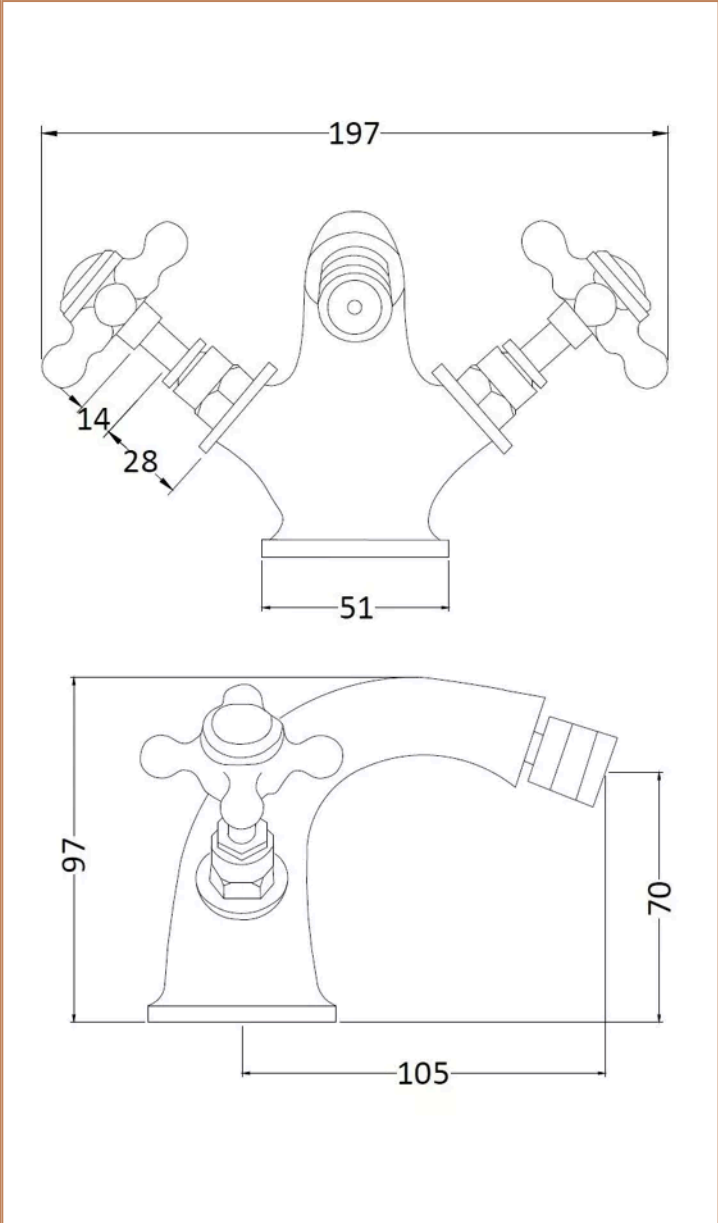

Sales Code: BC806HX

Barcode: 5056883702857

Brand: Hudson Reed

Description: Hudson Reed Topaz Brushed Brass Bidet Mixer With Crosshead Handle

Product Dimensions

Product	97 x 197 x 130mm (H x W x D)
Packaged	120 x 195 x 190mm (H x W x D)
Outer Box	395 x 550 x 320mm (H x W x D)
Nett Weight	2.2 kg
Packaged Weight	2.4 kg

Packaging Details

Label Size (mm)	50 x 100
Label Colour	White
Label Qty	1.0000

Product Details

Country of Origin	China
Product Material	Brass
Control Type	Manual
Waste Type	Pop-Up
WRAS Approved	No
Valve/Cartridge Type	1/4 Turn Ceramic Disc
Colour/Finish	Brushed Brass
Mount Type	Deck
Style	Traditional
Handle Type	Crosshead
TMV2 Approved	No
TMV3 Approved	No
Min Operating Pressure	0.1 Bar
Minimum Operation Pressure	0 Bar
Tap Spout Height	70 mm
Tap Spout Projection	105 mm
Tap Tails Included	Yes
Valve / Cartridge Type	1/4 Turn Ceramic Disc
Waste Included	No