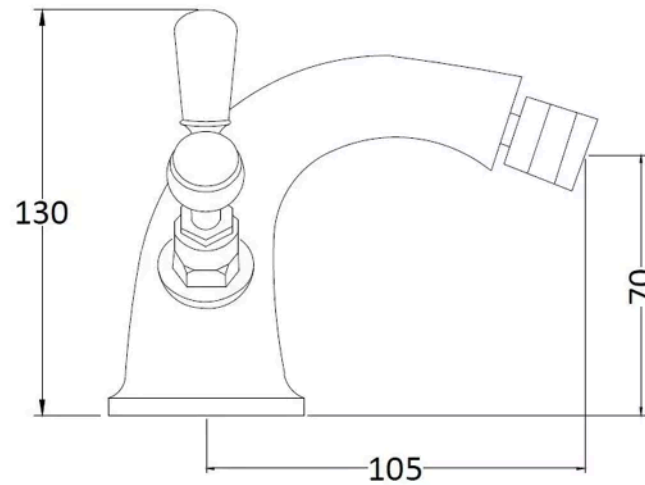

**Sales Code:** BC806HL

**Barcode:** 5056883703076

**Brand:** Hudson Reed

**Description:** Hudson Reed Topaz Brushed Brass Bidet Mixer With Lever Handle

### Product Dimensions

Product	130 x 173 x 130mm (H x W x D)
Packaged	120 x 195 x 190mm (H x W x D)
Outer Box	395 x 550 x 320mm (H x W x D)
Nett Weight	2.2 kg
Packaged Weight	2.4 kg

### Packaging Details

Label Size (mm)	50 x 100
Label Colour	White
Label Qty	1.0000

### Product Details

Country of Origin	China
Product Material	Brass
Control Type	Manual
Waste Type	Pop-Up
WRAS Approved	No
Valve/Cartridge Type	1/4 Turn Ceramic Disc
Colour/Finish	Brushed Brass
Mount Type	Deck
Style	Traditional
Handle Type	Lever
TMV2 Approved	No
TMV3 Approved	No
Min Operating Pressure	0.1 Bar
Minimum Operation Pressure	0 Bar
Tap Spout Height	70 mm
Tap Spout Projection	105 mm
Tap Tails Included	Yes
Valve / Cartridge Type	1/4 Turn Ceramic Disc
Waste Included	No