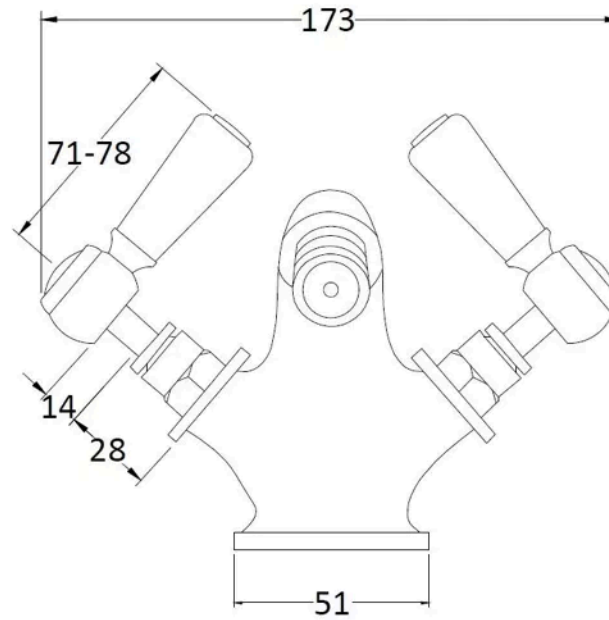

**Sales Code:** BC806HL

**Barcode:** 5056883703076

**Brand:** Hudson Reed

**Description:** Hudson Reed Topaz Brushed Brass Bidet Mixer With Lever Handle

### Product Dimensions

Product	130 x 173 x 130mm (H x W x D)
Packaged	120 x 195 x 190mm (H x W x D)
Outer Box	395 x 550 x 320mm (H x W x D)
Nett Weight	2.2 kg
Packaged Weight	2.4 kg

### Packaging Details

Label Size (mm)	50 x 100
Label Colour	White
Label Qty	1.0000

### Product Details

Country of Origin	China
Product Material	Brass
Control Type	Manual
Waste Type	Pop-Up
WRAS Approved	No
Valve/Cartridge Type	1/4 Turn Ceramic Disc
Colour/Finish	Brushed Brass
Mount Type	Deck
Style	Traditional
Handle Type	Lever
TMV2 Approved	No
TMV3 Approved	No
Min Operating Pressure	0.1 Bar
Minimum Operation Pressure	0 Bar
Tap Spout Height	70 mm
Tap Spout Projection	105 mm
Tap Tails Included	Yes
Valve / Cartridge Type	1/4 Turn Ceramic Disc
Waste Included	No