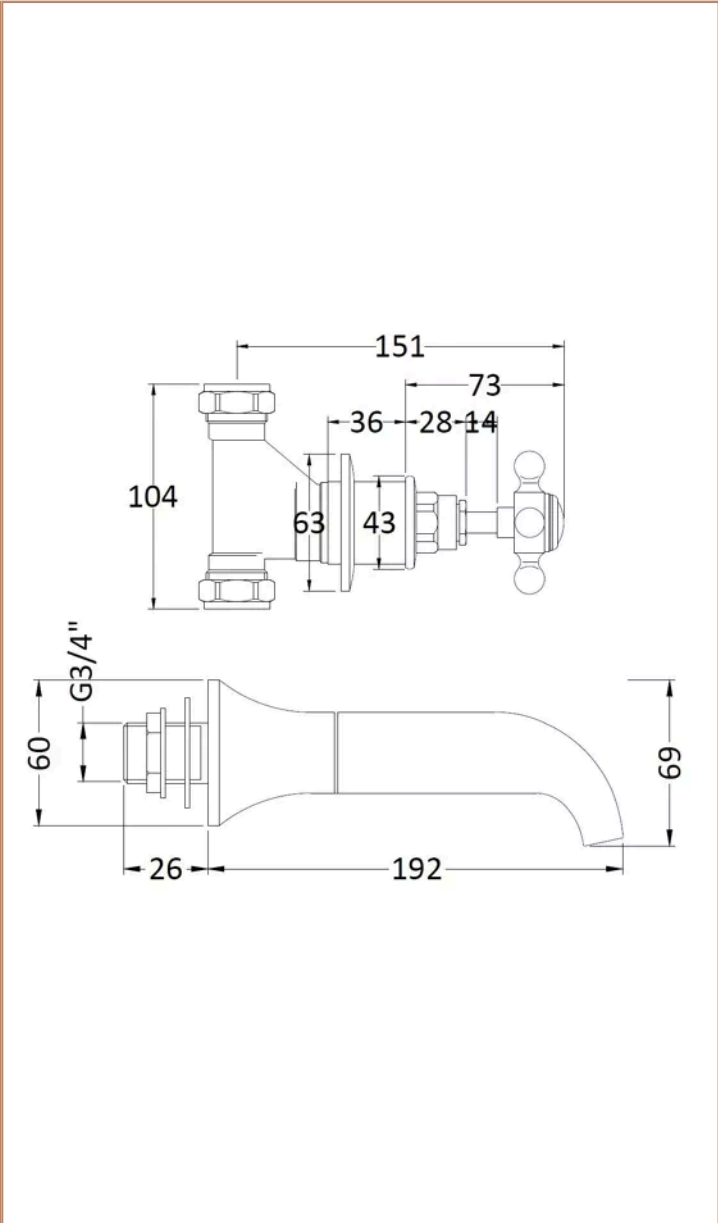

**Sales Code:**  
BC809HX

**Barcode:** 5056883702826

**Brand:** Hudson  
Reed

**Description:** Hudson Reed Topaz Brushed Brass Wall Mounted Bath Tap With Crosshead Handle

**Product Dimensions**

Product	69 x 218mm (H x D)
Packaged	85 x 185 x 270mm (H x W x D)
Outer Box	400 x 280 x 560mm (H x W x D)
Nett Weight	2.3 kg
Packaged Weight	2.5 kg

**Packaging Details**

Label Size (mm)	50 x 100
Label Colour	White
Label Qty	1.0000

**Product Details**

Country of Origin	United Kingdom
Product Material	Brass
Control Type	Manual
WRAS Approved	No
Valve/Cartridge Type	1/4 Turn Ceramic Disc
Colour/Finish	Brushed Brass
Mount Type	Wall Hung
Style	Traditional
Handle Type	Crosshead
TMV2 Approved	No
TMV3 Approved	No
Pipe Size	22 mm (3/4" BSP)
Min Operating Pressure	0.1 Bar
Minimum Operation Pressure	0 Bar
Tap Spout Projection	192 mm
Valve / Cartridge Type	1/4 Turn Ceramic Disc
Waste Included	No