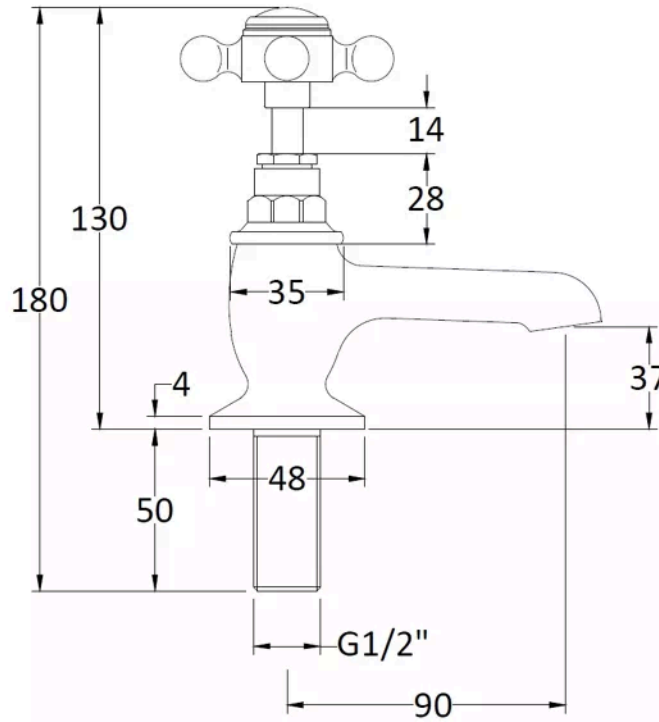

Sales Code: BC801HX

Barcode: 5056883702802

Brand: Hudson Reed

Description: Hudson Reed Topaz Brushed Brass Basin Mixer With Crosshead Handle

Product Dimensions

Product	141 x 66 x 119mm (H x W x D)
Packaged	550 x 160 x 260mm (H x W x D)
Outer Box	300 x 270 x 500mm (H x W x D)
Nett Weight	1.2 kg
Packaged Weight	1.4 kg

Packaging Details

Label Size (mm)	50 x 100
Label Colour	White
Label Qty	1.0000

Product Details

Country of Origin	United Kingdom
Product Material	Brass
Control Type	Manual
WRAS Approved	No
Valve/Cartridge Type	1/4 Turn Ceramic Disc
Colour/Finish	Brushed Brass
Mount Type	Deck
Style	Traditional
Handle Type	Crosshead
TMV2 Approved	No
TMV3 Approved	No
Min Operating Pressure	0.1 Bar
Minimum Operation Pressure	0 Bar
Tap Spout Height	37 mm
Tap Spout Projection	90 mm
Valve / Cartridge Type	1/4 Turn Ceramic Disc
Waste Included	No