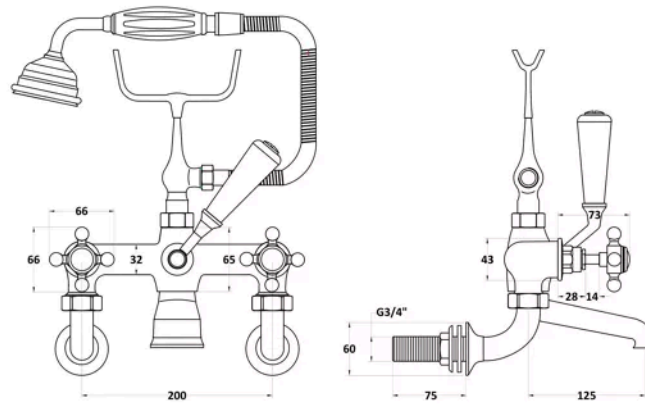

Sales Code:
BC704HXWM

Barcode: 5056883703236

Brand: Hudson
Reed

Description: Hudson Reed Topaz Brushed Pewter Wall Mounted Bath Shower Mixer With Crosshead Handle

Product Dimensions

Product	320 x 350 x 155mm (H x W x D)
Packaged	150 x 232 x 330mm (H x W x D)
Outer Box	320 x 345 x 520mm (H x W x D)
Nett Weight	4.7 kg
Packaged Weight	4.9 kg

Packaging Details

Label Size (mm)	50 x 100
Label Colour	White
Label Qty	1.0000

Product Details

Country of Origin	China
Product Material	Brass
Control Type	Manual
WRAS Approved	No
Valve/Cartridge Type	1/4 Turn Ceramic Disc
Colour/Finish	Brushed Pewter
Mount Type	Wall Hung
Style	Traditional
Handle Type	Crosshead
TMV2 Approved	No
TMV3 Approved	No
Pipe Size	22 mm (3/4" BSP)
Pipe Centres	196
Handset Included	Yes
Hose Included	Yes
Hose Length	1500 mm
Min Operating Pressure	0.2 Bar
Minimum Operation Pressure	0 Bar
Tap Spout Projection	121 mm
Valve / Cartridge Type	1/4 Turn Ceramic Disc
Waste Included	No