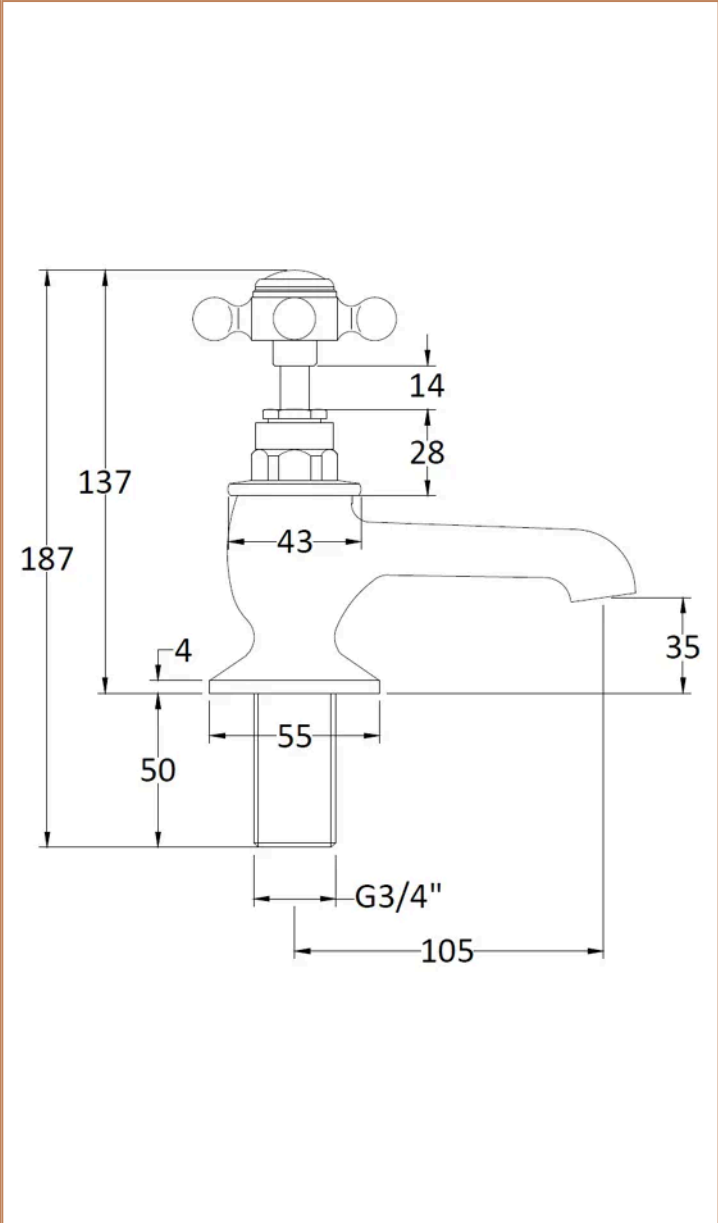

**Sales Code:** BC802HX

**Barcode:** 5056883702819

**Brand:** Hudson Reed

**Description:** Hudson Reed Topaz Brushed Brass Bath Mixer With Crosshead Handle

**Product Dimensions**

Product	137 x 66 x 119mm (H x W x D)
Packaged	550 x 160 x 260mm (H x W x D)
Outer Box	360 x 495 x 280mm (H x W x D)
Nett Weight	1.7 kg
Packaged Weight	1.9 kg

**Packaging Details**

Label Size (mm)	50 x 100
Label Colour	White
Label Qty	1.0000

**Product Details**

Country of Origin	United Kingdom
Product Material	Brass
Control Type	Manual
WRAS Approved	No
Valve/Cartridge Type	1/4 Turn Ceramic Disc
Colour/Finish	Brushed Brass
Mount Type	Deck
Style	Traditional
Handle Type	Crosshead
TMV2 Approved	No
TMV3 Approved	No
Pipe Size	22 mm (3/4" BSP)
Min Operating Pressure	0.1 Bar
Minimum Operation Pressure	0 Bar
Tap Spout Height	35 mm
Tap Spout Projection	105 mm
Valve / Cartridge Type	1/4 Turn Ceramic Disc
Waste Included	No