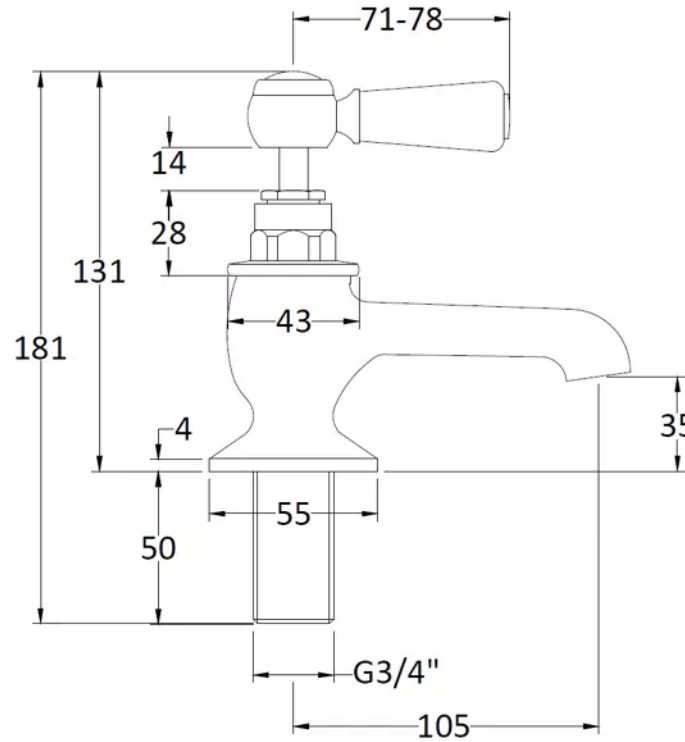

**Sales Code:** BC802HL

**Barcode:** 5056883703014

**Brand:** Hudson Reed

**Description:** Hudson Reed Topaz Brushed Brass Bath Mixer With Lever Handle

### Product Dimensions

Product	141 x 66 x 138mm (H x W x D)
Packaged	55 x 160 x 260mm (H x W x D)
Outer Box	360 x 495 x 280mm (H x W x D)
Nett Weight	1.9 kg
Packaged Weight	1.9 kg

### Packaging Details

Label Size (mm)	50 x 100
Label Colour	White
Label Qty	1.0000

### Product Details

Country of Origin	China
Product Material	Brass
Control Type	Manual
WRAS Approved	No
Valve/Cartridge Type	1/4 Turn Ceramic Disc
Colour/Finish	Brushed Brass
Mount Type	Deck
Style	Traditional
Handle Type	Lever
TMV2 Approved	No
TMV3 Approved	No
Pipe Size	22 mm (3/4" BSP)
Min Operating Pressure	0.1 Bar
Minimum Operation Pressure	0 Bar
Tap Spout Height	35 mm
Tap Spout Projection	105 mm
Valve / Cartridge Type	1/4 Turn Ceramic Disc
Waste Included	No