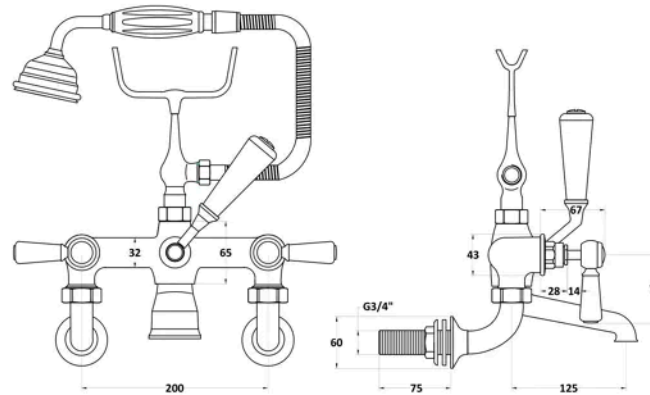

Sales Code:
BC804HLWM

Barcode: 5056883703069

Brand: Hudson
Reed

Description: Hudson Reed Topaz Brushed Brass Wall Mounted Bath Shower Mixer With Lever Handle

Product Dimensions

Product	320 x 350 x 155mm (H x W x D)
Packaged	150 x 232 x 330mm (H x W x D)
Outer Box	330 x 520 x 360mm (H x W x D)
Nett Weight	4.7 kg
Packaged Weight	4.9 kg

Packaging Details

Label Size (mm)	50 x 100
Label Colour	White
Label Qty	1.0000

Product Details

Country of Origin	China
Product Material	Brass
Control Type	Manual
WRAS Approved	No
Valve/Cartridge Type	1/4 Turn Ceramic Disc
Colour/Finish	Brushed Brass
Mount Type	Wall Hung
Style	Traditional
Handle Type	Lever
TMV2 Approved	No
TMV3 Approved	No
Pipe Size	22 mm (3/4" BSP)
Pipe Centres	196
Handset Included	Yes
Hose Included	Yes
Hose Length	1500 mm
Min Operating Pressure	0.2 Bar
Minimum Operation Pressure	0 Bar
Tap Spout Projection	121 mm
Valve / Cartridge Type	1/4 Turn Ceramic Disc
Waste Included	No