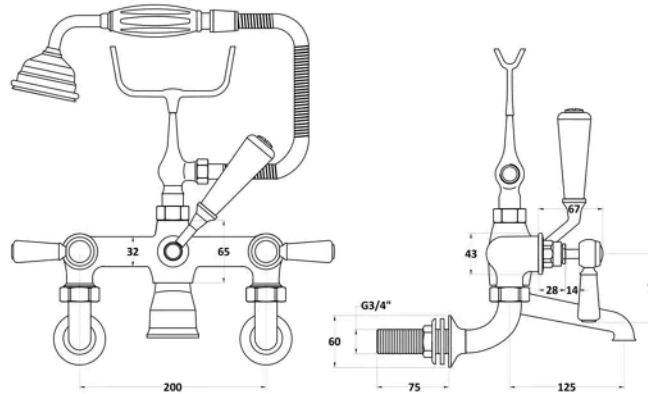

Sales Code:
BC704HLWM

Barcode: 5056883703458

Brand: Hudson
Reed

Description: Hudson Reed Topaz Brushed Pewter Wall Mounted Bath Shower Mixer With
Lever Handle

Product Dimensions

Product	320 x 350 x 155mm (H x W x D)
Packaged	150 x 232 x 330mm (H x W x D)
Outer Box	330 x 520 x 360mm (H x W x D)
Nett Weight	4.7 kg
Packaged Weight	4.9 kg

Packaging Details

Label Size (mm)	50 x 100
Label Colour	White
Label Qty	1.0000

Product Details

Country of Origin	China
Product Material	Brass
Control Type	Manual
WRAS Approved	No
Valve/Cartridge Type	1/4 Turn Ceramic Disc
Colour/Finish	Brushed Pewter
Mount Type	Wall Hung
Style	Traditional
Handle Type	Lever
TMV2 Approved	No
TMV3 Approved	No
Pipe Size	22 mm (3/4" BSP)
Pipe Centres	196
Handset Included	Yes
Hose Included	Yes
Hose Length	1500 mm
Min Operating Pressure	0.2 Bar
Minimum Operation Pressure	0 Bar
Tap Spout Projection	121 mm
Valve / Cartridge Type	1/4 Turn Ceramic Disc
Waste Included	No