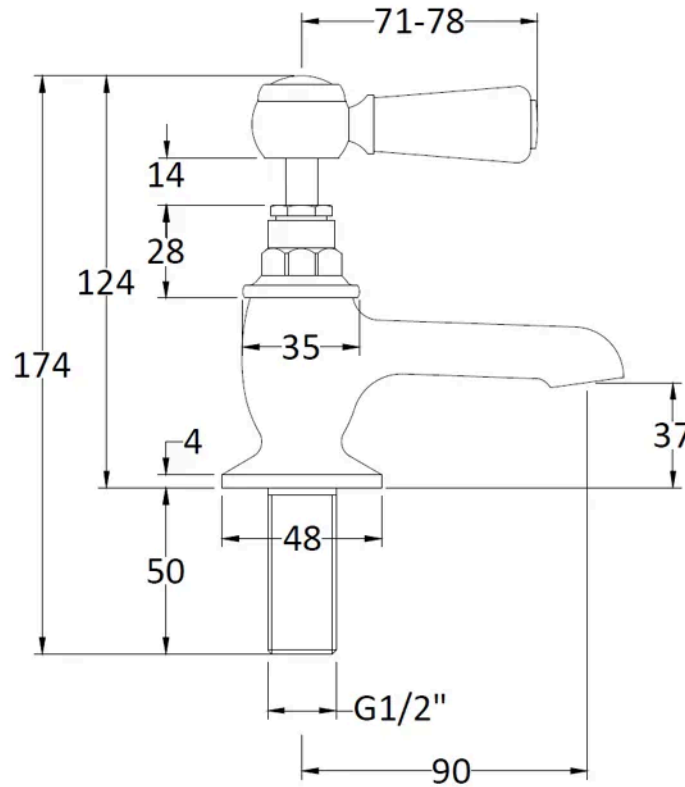

Sales Code: BC801HL

Barcode: 5056883702970

Brand: Hudson Reed

Description: Hudson Reed Topaz Brushed Brass Basin Mixer With Lever Handle

Product Dimensions

Product	122 x 66 x 119mm (H x W x D)
Packaged	55 x 160 x 260mm (H x W x D)
Outer Box	300 x 270 x 500mm (H x W x D)
Nett Weight	1.4 kg
Packaged Weight	1.4 kg

Packaging Details

Label Size (mm)	50 x 100
Label Colour	White
Label Qty	1.0000

Product Details

Country of Origin	China
Product Material	Brass
Control Type	Manual
WRAS Approved	No
Valve/Cartridge Type	1/4 Turn Ceramic Disc
Colour/Finish	Brushed Brass
Mount Type	Deck
Style	Traditional
Handle Type	Lever
TMV2 Approved	No
TMV3 Approved	No
Min Operating Pressure	0.1 Bar
Minimum Operation Pressure	0 Bar
Tap Spout Height	37 mm
Tap Spout Projection	90 mm
Valve / Cartridge Type	1/4 Turn Ceramic Disc
Waste Included	No