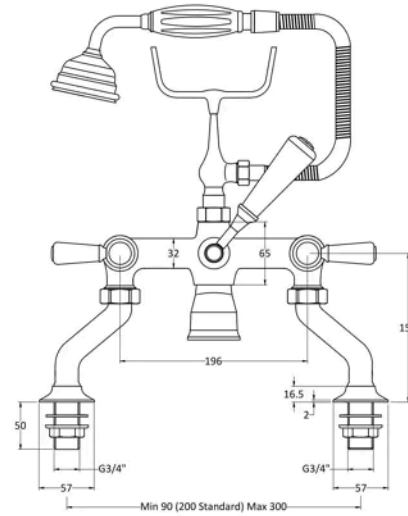

Sales Code: BC704DL

Barcode: 5056883703557

Brand: Hudson Reed

Description: Hudson Reed Topaz Brushed Pewter Bath Shower Mixer With Lever Handle

Product Dimensions

Product	320 x 350 x 155mm (H x W x D)
Packaged	150 x 232 x 330mm (H x W x D)
Outer Box	330 x 520 x 360mm (H x W x D)
Nett Weight	4.7 kg
Packaged Weight	4.9 kg

Packaging Details

Label Size (mm)	50 x 100
Label Colour	White
Label Qty	1.0000

Product Details

Country of Origin	United Kingdom
Product Material	Brass
Control Type	Manual
WRAS Approved	No
Valve/Cartridge Type	1/4 Turn Ceramic Disc
Colour/Finish	Brushed Pewter
Mount Type	Deck
Style	Traditional
Handle Type	Lever
TMV2 Approved	No
TMV3 Approved	No
Pipe Size	22 mm (3/4" BSP)
Pipe Centres	90-300
Handset Included	Yes
Hose Included	Yes
Hose Length	1500 mm
Min Operating Pressure	0.2 Bar
Minimum Operation Pressure	0 Bar
Tap Spout Height	62 mm
Tap Spout Projection	121 mm
Valve / Cartridge Type	1/4 Turn Ceramic Disc
Waste Included	No