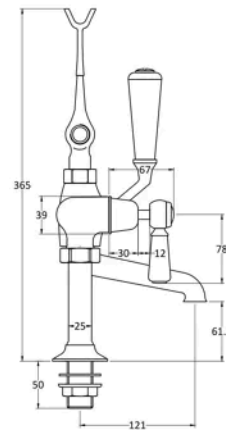

Sales Code: BC704DL

Barcode: 5056883703557

Brand: Hudson Reed

Description: Hudson Reed Topaz Brushed Pewter Bath Shower Mixer With Lever Handle

Product Dimensions

Product	320 x 350 x 155mm (H x W x D)
Packaged	150 x 232 x 330mm (H x W x D)
Outer Box	330 x 520 x 360mm (H x W x D)
Nett Weight	4.7 kg
Packaged Weight	4.9 kg

Packaging Details

Label Size (mm)	50 x 100
Label Colour	White
Label Qty	1.0000

Product Details

Country of Origin	United Kingdom
Product Material	Brass
Control Type	Manual
WRAS Approved	No
Valve/Cartridge Type	1/4 Turn Ceramic Disc
Colour/Finish	Brushed Pewter
Mount Type	Deck
Style	Traditional
Handle Type	Lever
TMV2 Approved	No
TMV3 Approved	No
Pipe Size	22 mm (3/4" BSP)
Pipe Centres	90-300
Handset Included	Yes
Hose Included	Yes
Hose Length	1500 mm
Min Operating Pressure	0.2 Bar
Minimum Operation Pressure	0 Bar
Tap Spout Height	62 mm
Tap Spout Projection	121 mm
Valve / Cartridge Type	1/4 Turn Ceramic Disc
Waste Included	No