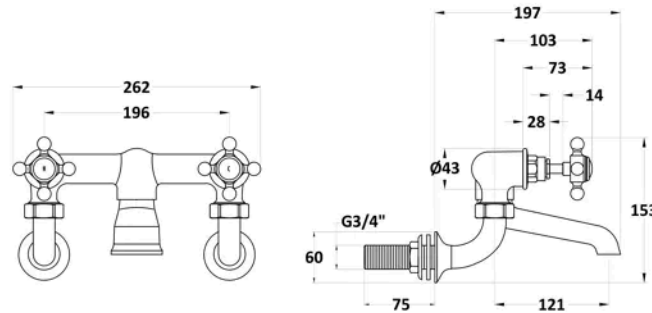

**Sales Code:** BC703HXWM

**Barcode:** 5056883703229

**Brand:** Hudson Reed

**Description:** Hudson Reed Topaz Brushed Pewter Bath Filler With Crosshead Handle

### Product Dimensions

Product	142 x 262 x 197mm (H x W x D)
Packaged	125 x 250 x 200mm (H x W x D)
Outer Box	200 x 250 x 125mm (H x W x D)
Nett Weight	2 kg
Packaged Weight	2,3 kg

### Packaging Details

Label Size (mm)	50 x 100
Label Colour	White
Label Qty	1.0000

### Product Details

Country of Origin	China
Product Material	Brass
Control Type	Manual
WRAS Approved	No
Valve/Cartridge Type	1/4 Turn Ceramic Disc
Colour/Finish	Brushed Pewter
Mount Type	Wall Hung
Style	Traditional
Handle Type	Crosshead
TMV2 Approved	No
TMV3 Approved	No
Pipe Size	22 mm (3/4" BSP)
Pipe Centres	196
Handset Included	Yes
Min Operating Pressure	0.2 Bar
Minimum Operation Pressure	0 Bar
Tap Spout Projection	121 mm
Valve / Cartridge Type	1/4 Turn Ceramic Disc
Waste Included	No