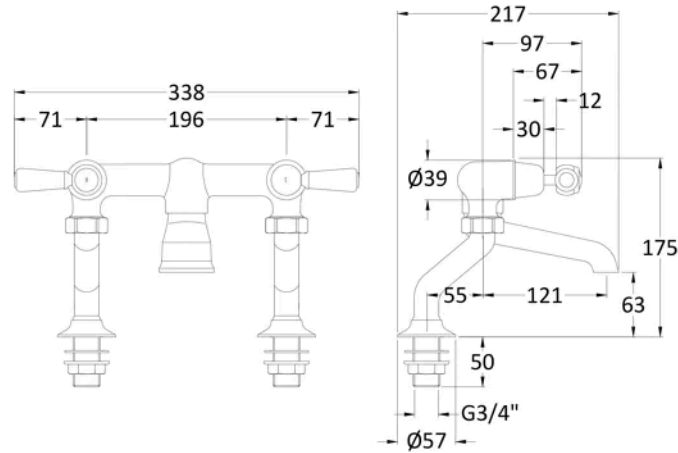

**Sales Code:** BC703DL

**Barcode:** 5056883703533

**Brand:** Hudson Reed

**Description:** Hudson Reed Topaz Brushed Pewter Bath Filler With Lever Handle

### Product Dimensions

Product	175 x 338 x 217mm (H x W x D)
Packaged	125 x 250 x 200mm (H x W x D)
Outer Box	200 x 250 x 125mm (H x W x D)
Nett Weight	2 kg
Packaged Weight	2.3 kg

### Packaging Details

Label Size (mm)	50 x 100
Label Colour	White
Label Qty	1.0000

### Product Details

Country of Origin	China
Product Material	Brass
Control Type	Manual
WRAS Approved	No
Valve/Cartridge Type	1/4 Turn Ceramic Disc
Colour/Finish	Brushed Pewter
Mount Type	Deck
Style	Traditional
Handle Type	Lever
TMV2 Approved	No
TMV3 Approved	No
Pipe Size	22 mm (3/4" BSP)
Pipe Centres	90-300
Handset Included	Yes
Min Operating Pressure	0.2 Bar
Minimum Operation Pressure	0 Bar
Tap Spout Height	63 mm
Tap Spout Projection	121 mm
Valve / Cartridge Type	1/4 Turn Ceramic Disc
Waste Included	No