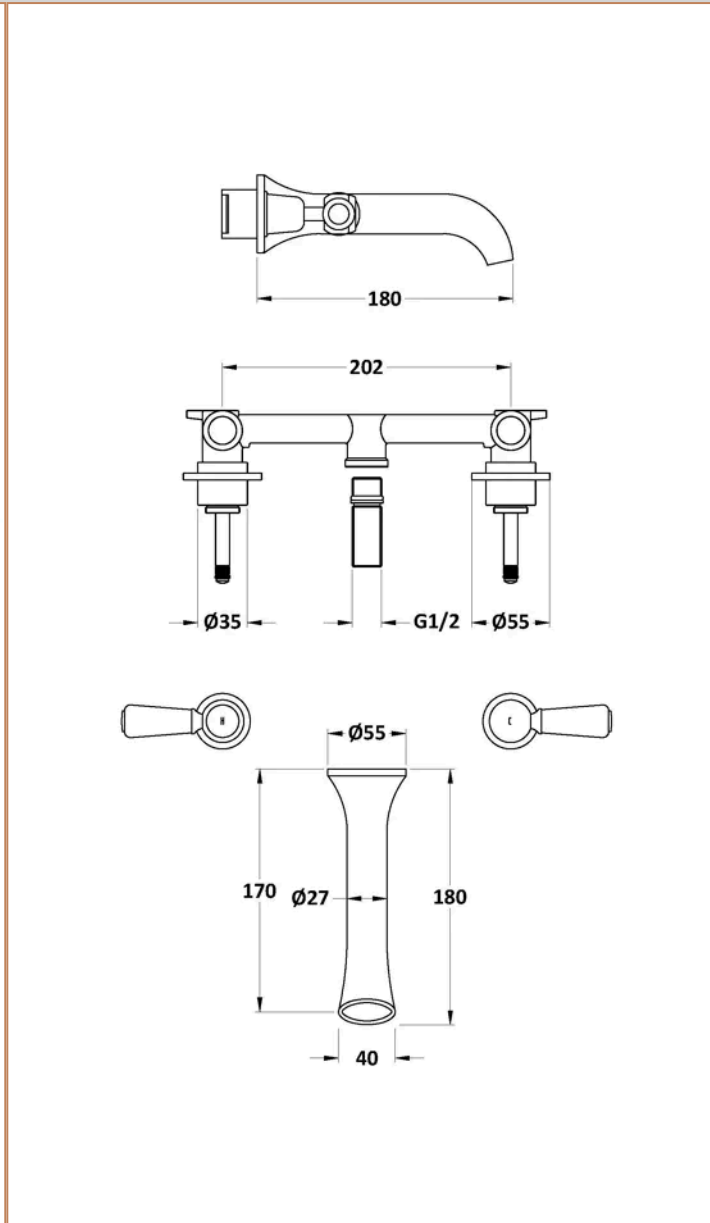

Sales Code: BC817DL

Barcode: 5056883703113

Brand: Hudson Reed

Description: Hudson Reed Topaz Brushed Brass Wall Mounted Basin Mixer With Lever Handle

Product Dimensions

Product	55 x 180mm (H x D)
Packaged	65 x 350 x 213mm (H x W x D)
Nett Weight	1.7 kg
Packaged Weight	2 kg

Packaging Details

Label Size (mm)	50 x 100
Label Colour	White
Label Qty	1.0000

Product Details

Country of Origin	China
Product Material	Brass
Control Type	Manual
WRAS Approved	No
Valve/Cartridge Type	1/4 Turn Ceramic Disc
Colour/Finish	Brushed Brass
Mount Type	Wall Hung
Style	Traditional
Handle Type	Lever
TMV2 Approved	No
TMV3 Approved	No
Min Operating Pressure	0.1 Bar
Minimum Operation Pressure	0 Bar
Tap Spout Projection	180 mm
Valve / Cartridge Type	1/4 Turn Ceramic Disc
Waste Included	No